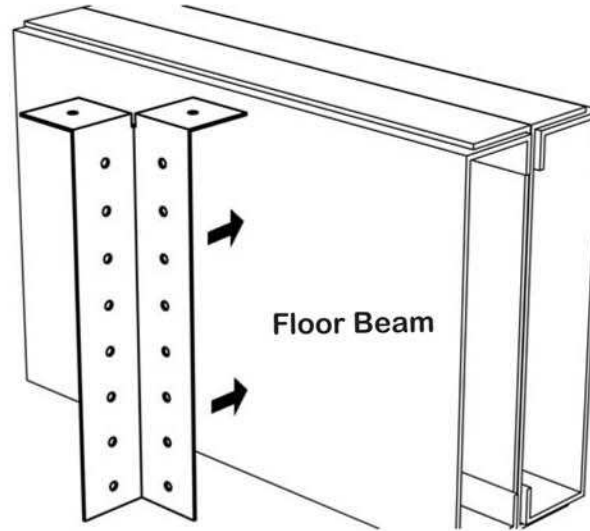

StiffClip® JC Installation Instructions

Joist Clip

StiffClip® JC

Refer to Design Drawings
for fastener type, size,
and amount

Refer to Design Drawings
for fastener type, size,
and amount

For Installation, Technical, or
Submittal questions, contact TSN
at (888) 474-4876.