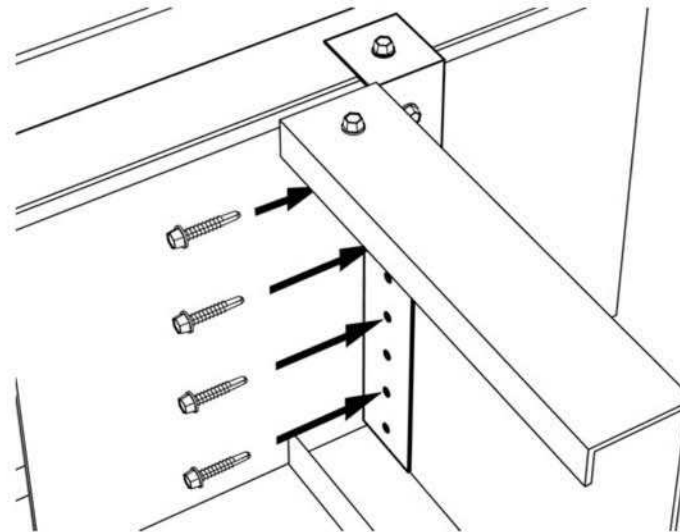

StiffClip® JC Installation Instructions

Joist Clip

StiffClip® JC

Refer to Design Drawings
for fastener type, size,
and amount

Refer to Design Drawings
for fastener type, size,
and amount

For Installation, Technical, or
Submittal questions, contact TSN
at (888) 474-4876.