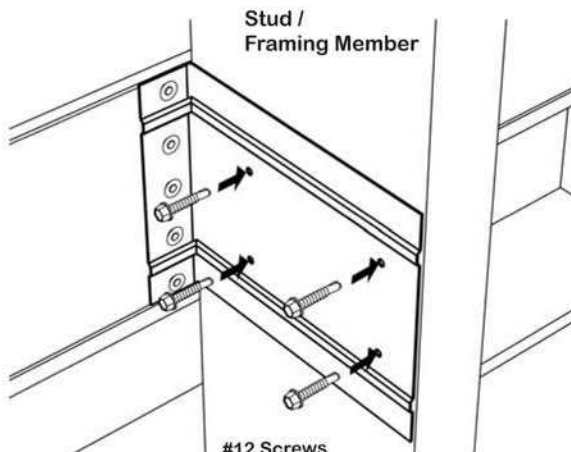

StiffClip® LB Installation Instructions - Multi-Purpose Clip

StiffClip® LB

Framing Member/
Structure

Refer to Design Drawings
for fastener type, size, and amount

Stud /
Framing Member

#12 Screws

Refer to Design Drawings
for # of screws