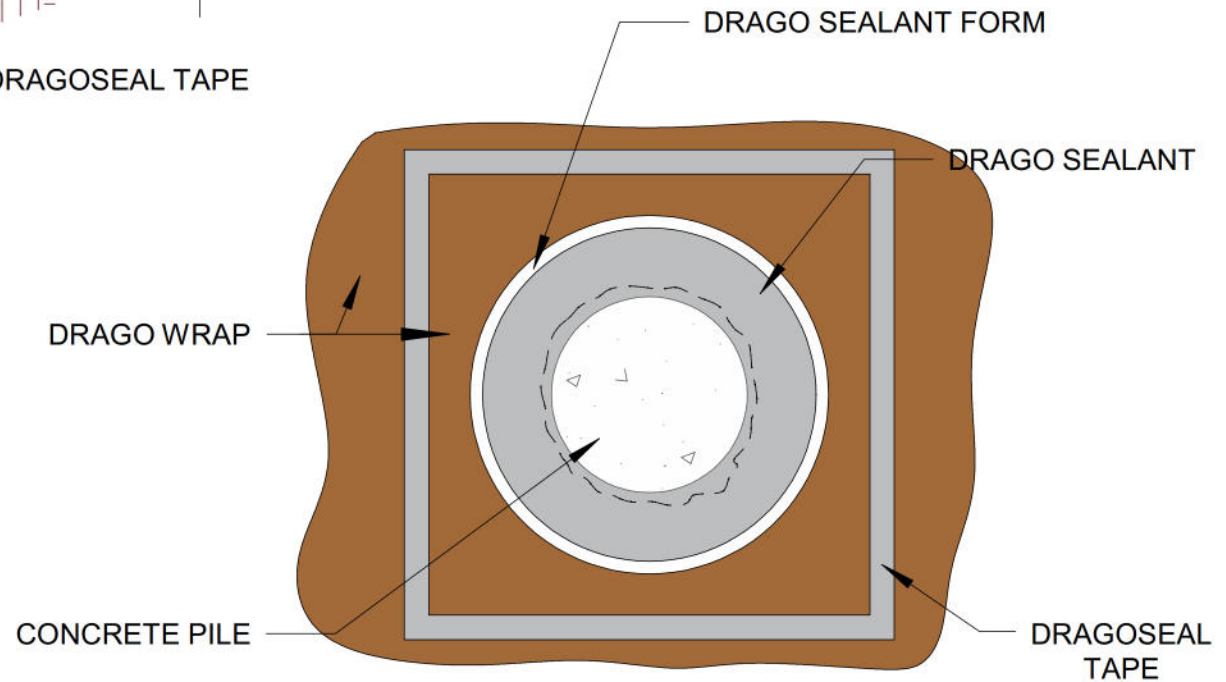

TOP VIEW

DRAGO® WRAP		
SEALED TO PILE WITH DRAGOSEAL® TAPE, DRAGO® SEALANT, AND DRAGO® SEALANT FORM		
CONCEPTUAL FIELD ILLUSTRATION		
PAGE 1 OF 1	NOT TO SCALE	8 MARCH 2022

Conceptual Field Illustrations are drawings prepared by Stego Industries, LLC and intended to illustrate potential installation or repair details. These illustrations are not design documents and must be reviewed and approved by the appropriate design professional prior to utilization. Likewise, in no way do these illustrations waive the requirements of the Contract Documents or supersede local code requirements. A Conceptual Field Illustration that does not comply with the applicable version of ASTM E1643 and the installation instructions of the products under consideration, by definition, is not a Stego recommendation; rather, it is merely an example of a potential way to complete the work.