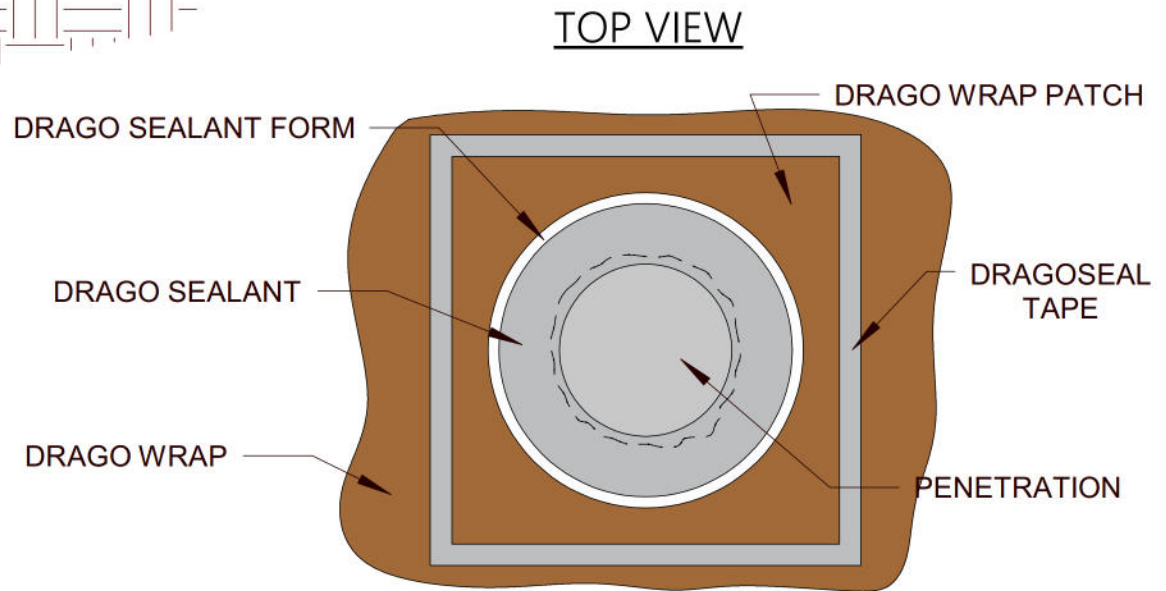

SIDE VIEW

DRAGO® WRAP

PENETRATION SEALED WITH DRAGOSEAL™ TAPE, DRAGO® SEALANT, AND DRAGO® SEALANT FORM

CONCEPTUAL FIELD ILLUSTRATION

PAGE 1 OF 1

NOT TO SCALE

27 JANUARY 2022

Conceptual Field Illustrations are drawings prepared by Stego Industries, LLC and intended to illustrate potential installation or repair details. These illustrations are not design documents and must be reviewed and approved by the appropriate design professional prior to utilization. Likewise, in no way do these illustrations waive the requirements of the Contract Documents or supersede local code requirements. A Conceptual Field Illustration that does not comply with the applicable version of ASTM E1643 and Beast's installation instructions, by definition, is not a Stego recommendation; rather, it is merely an example of a potential way to complete the work.