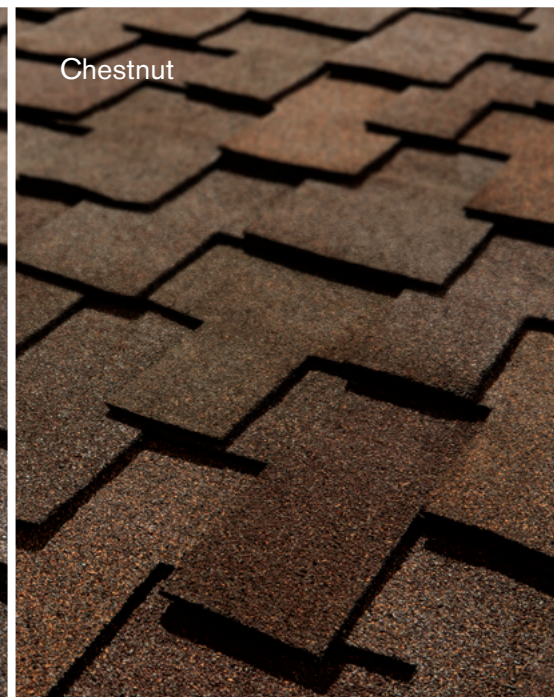

TAMKO's **blended shadowtone** creates dimension, striking contrast and remarkable depth while adding curb appeal to help ensure a look you'll want to call your own.

HERITAGE® VINTAGE®

Weathered Wood

PRIOR TO MAKING YOUR FINAL COLOR SELECTION, TAMKO RECOMMENDS VIEWING AN ACTUAL ROOF INSTALLATION OF THE SAME SHINGLE COLOR AND MANUFACTURING PLANT YOU ARE CONSIDERING FOR THE FULL IMPACT OF COLOR BLENDING AND PATTERNS. AS COLORS VARY BY REGION, YOU MAY WANT TO VISIT [WWW.TAMKO.COM](http://WWW.TAMKO.COM) AND VIEW COLORS AVAILABLE BY ZIP CODE. HOUSE PHOTOGRAPHY IN THIS BROCHURE MAY HAVE BEEN DIGITALLY MODIFIED OR CREATED USING PHOTOGRAPHS OF ACTUAL SHINGLES. PRINTED REPRODUCTION OF THE SHINGLE COLORS IS AS ACCURATE AS OUR PRINTING WILL PERMIT. PRIOR TO INSTALLING THE SHINGLES, OPEN A BUNDLE AND VIEW A FEW OF THE SHINGLES TO BE CERTAIN IT IS THE COLOR YOU SELECTED. TAMKO WILL NOT BE RESPONSIBLE FOR COLOR CLAIMS ONCE THE SHINGLES ARE INSTALLED ON A ROOF.

Fossil Grey

Chestnut

Leave a bold impression with the striking depth of Heritage Vintage. Add fresh, vivid color to your roof with dramatic greys, warm browns and daring reds. Heritage Vintage shingles replicate the natural aesthetics of wood shakes to perfectly complement your home and your style.

Fossil Grey

Weathered Wood

Chestnut

Invest in curb appeal. Roofing is the highest return on investment for exterior remodeling projects, according to the NARI and National Association of REALTORS.

REALTOR® Mag, Dec. 2015,  
<http://www.tamko.com/realtormag-value>