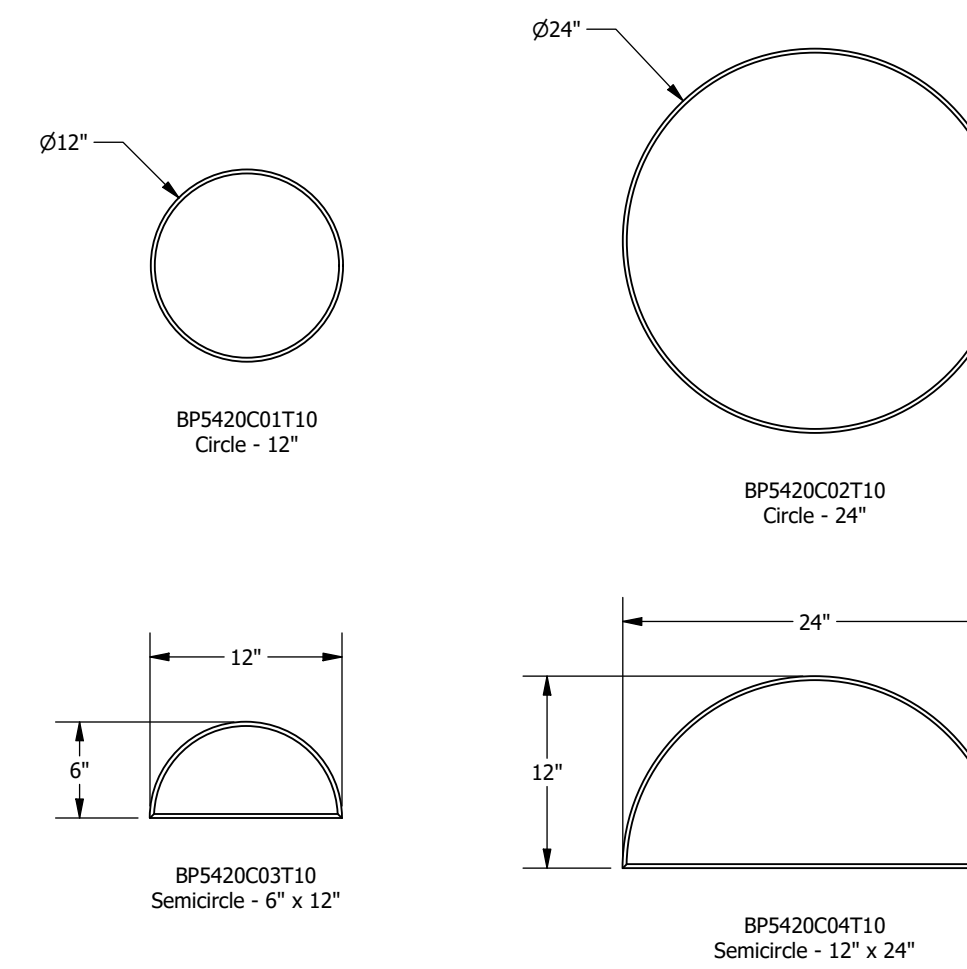

SQUARES & RECTANGLES

CIRCLES

30 DEGREE SHAPES

45 DEGREE SHAPES

60 DEGREE SHAPES

SQUARES & RECTANGLES

BP5420R01T10
Square - 12" x 12"

BP5420R02T10
Rectangle - 12" x 24"

BP5420R03T10
Rectangle - 12" x 36"

BP5420R04T10
Rectangle - 12" x 48"

BP5420R05T10
Square - 24" x 24"

BP5420R06T10
Rectangle - 24" x 48"

CIRCLES

BP5420C01T10
Circle - 12"

BP5420C02T10
Circle - 24"

BP5420C03T10
Semicircle - 6" x 12"

BP5420P02T10
45 Degree Parallelogram - 24" x 48" - Right

60 DEGREE SHAPES

BP5420H01T10
Hexagon - 12" x 14"

BP5420H02T10
Hexagon - 24" x 28"

BP5420Z01T10
Trapezoid - 6" x 14"

BP5420Z02T10
Trapezoid - 12" x 28"

BP5420T05T10
60 Degree Right Triangle - 12" x 7" - Right

BP5420T06T10
60 Degree Right Triangle - 24" x 14" - Right

BP5420P05T10
60 Degree Parallelogram - 24" x 14"

BP5420P06T10
60 Degree Parallelogram - 48" x 28"