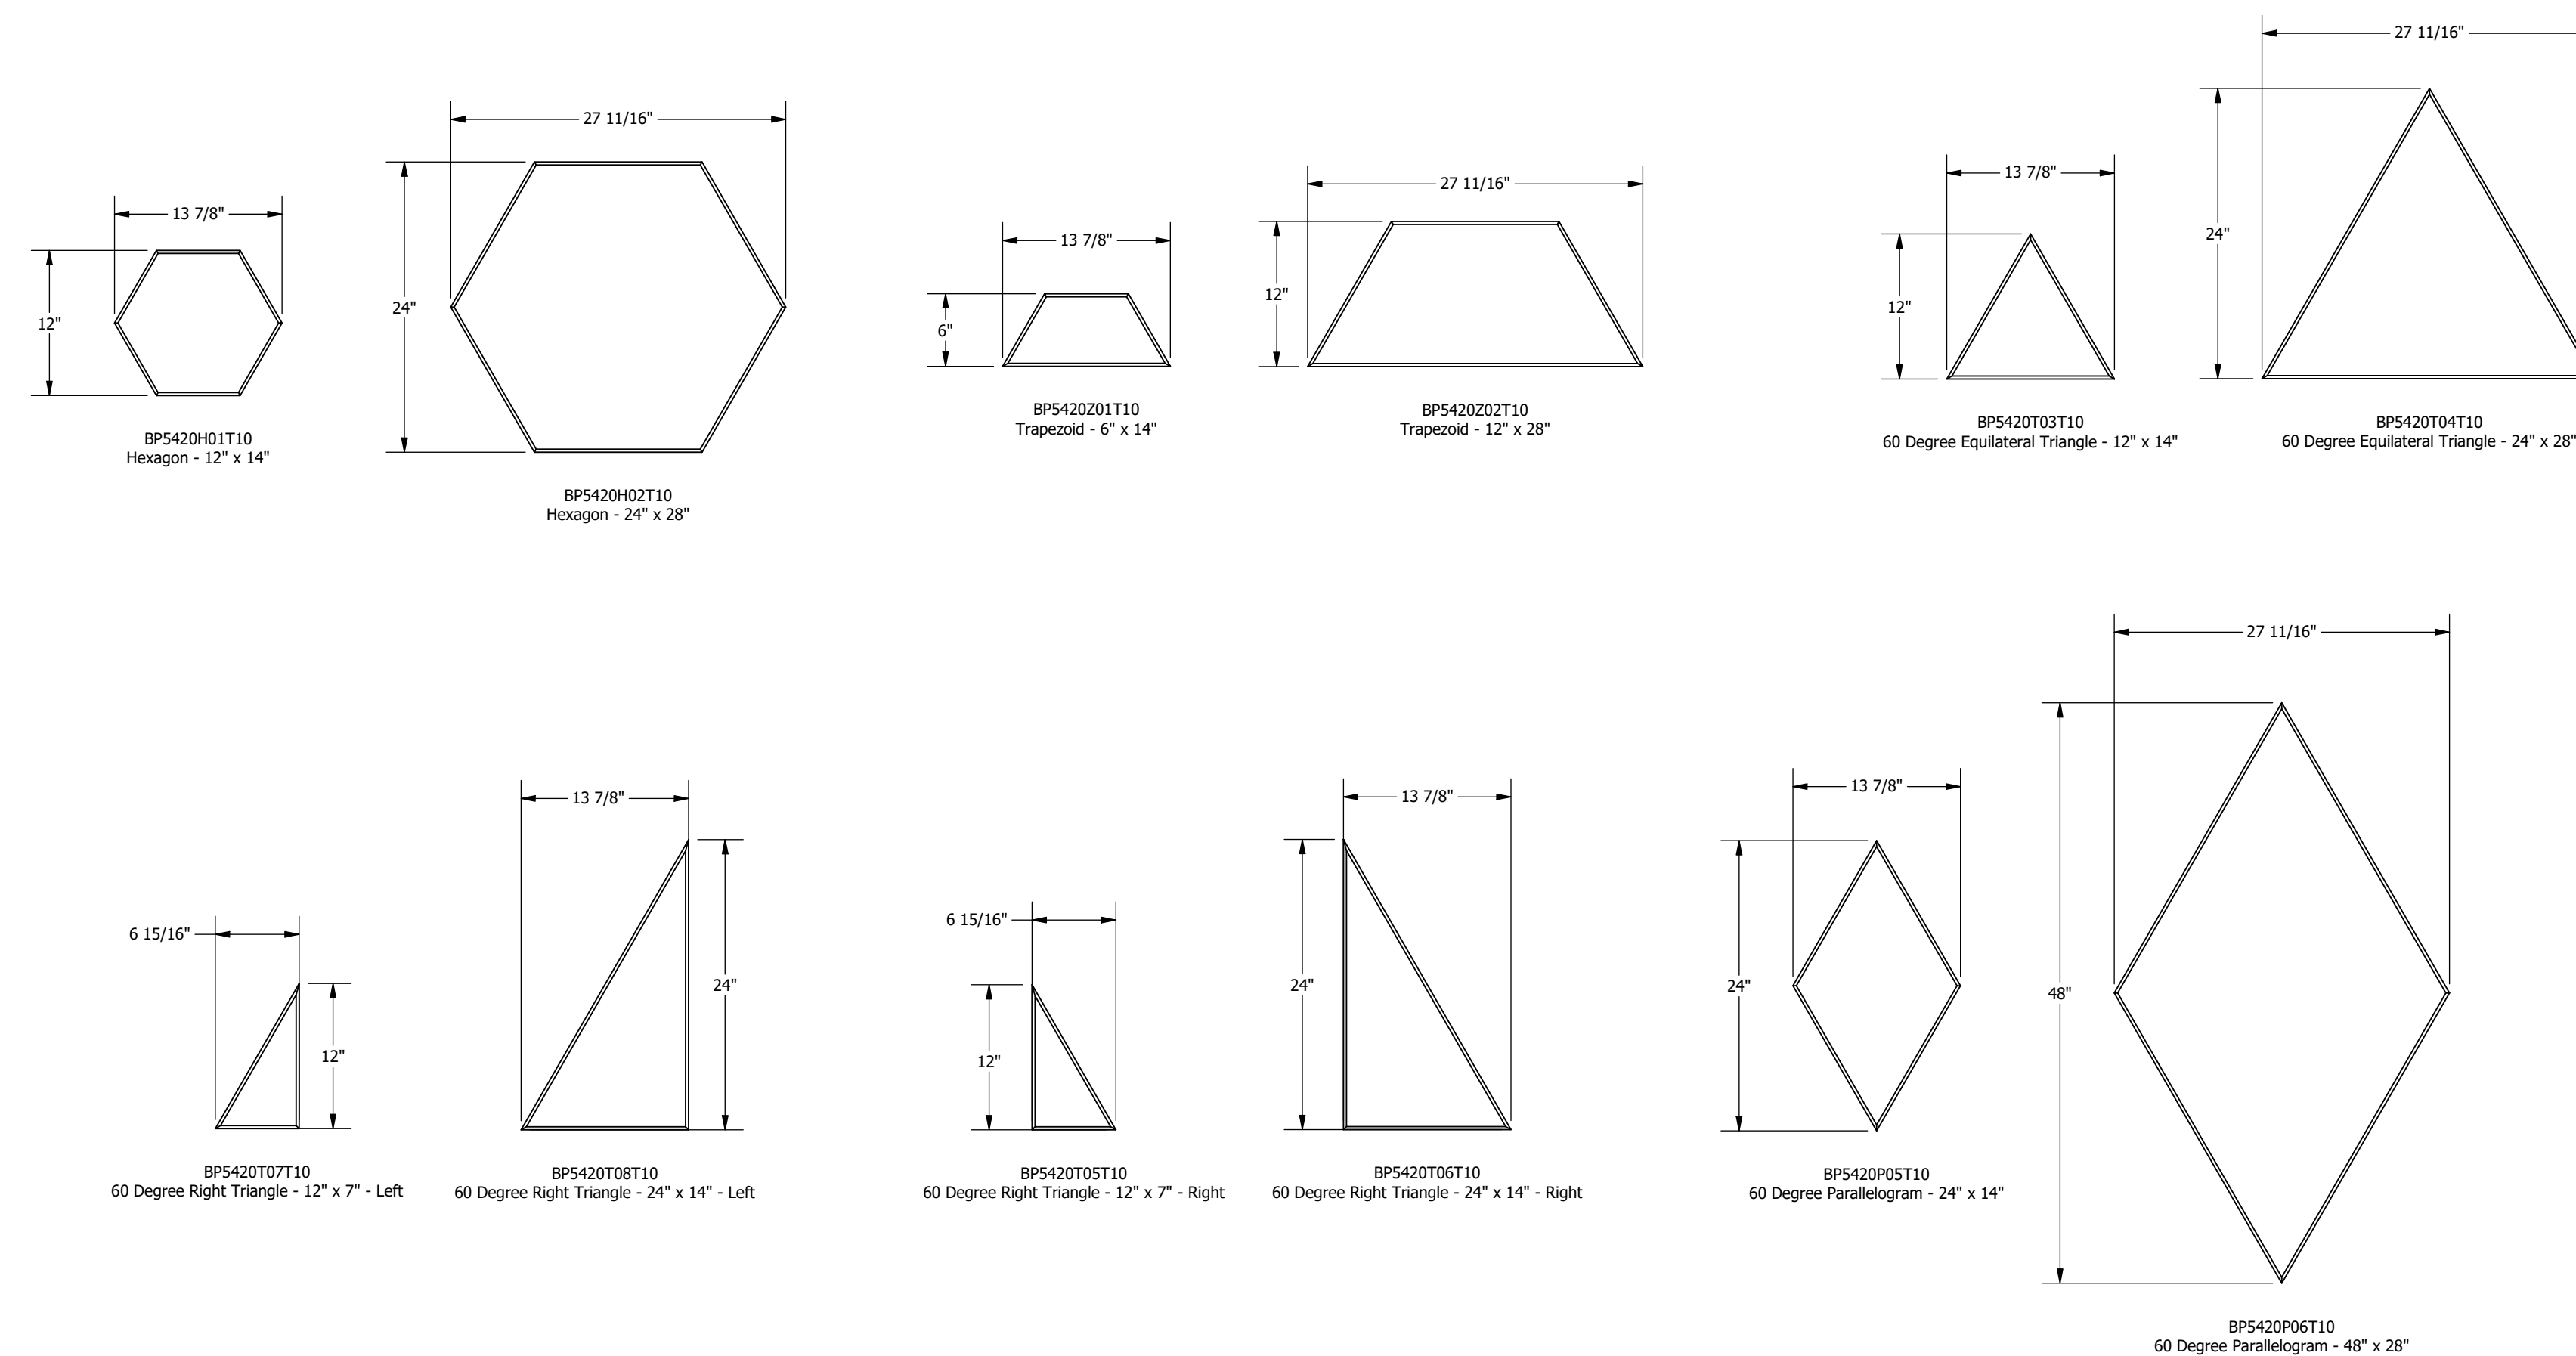

SQUARES & RECTANGLES

CIRCLES

30 DEGREE SHAPES

45 DEGREE SHAPES

60 DEGREE SHAPES

SQUARES & RECTANGLES

BP5420R01T10
Square - 12" x 12"

BP5420R02T10
Rectangle - 12" x 24"

BP5420R03T10
Rectangle - 12" x 36"

BP5420R04T10
Rectangle - 12" x 48"

BP5420R05T10
Square - 24" x 24"

BP5420R06T10
Rectangle - 24" x 48"

CIRCLES

BP5420C01T10
Circle - 12"

BP5420C02T10
Circle - 24"

BP5420C03T10
Semicircle - 6" x 12"

BP5420C04T10
Semicircle - 12" x 24"

30 DEGREE SHAPES

BP5420T11T10
30 Degree Isosceles Triangle - 24" x 7"

BP5420T12T10
30 Degree Isosceles Triangle - 48" x 14"

45 DEGREE SHAPES

BP5420T01T10
45 Degree Right Triangle - 12" x 12"

BP5420T02T10
45 Degree Right Triangle - 24" x 24"

BP5420P03T10
45 Degree Parallelogram - 12" x 24" - Left

BP5420P04T10
45 Degree Parallelogram - 24" x 48" - Left

BP5420P01T10
45 Degree Parallelogram - 12" x 24" - Right