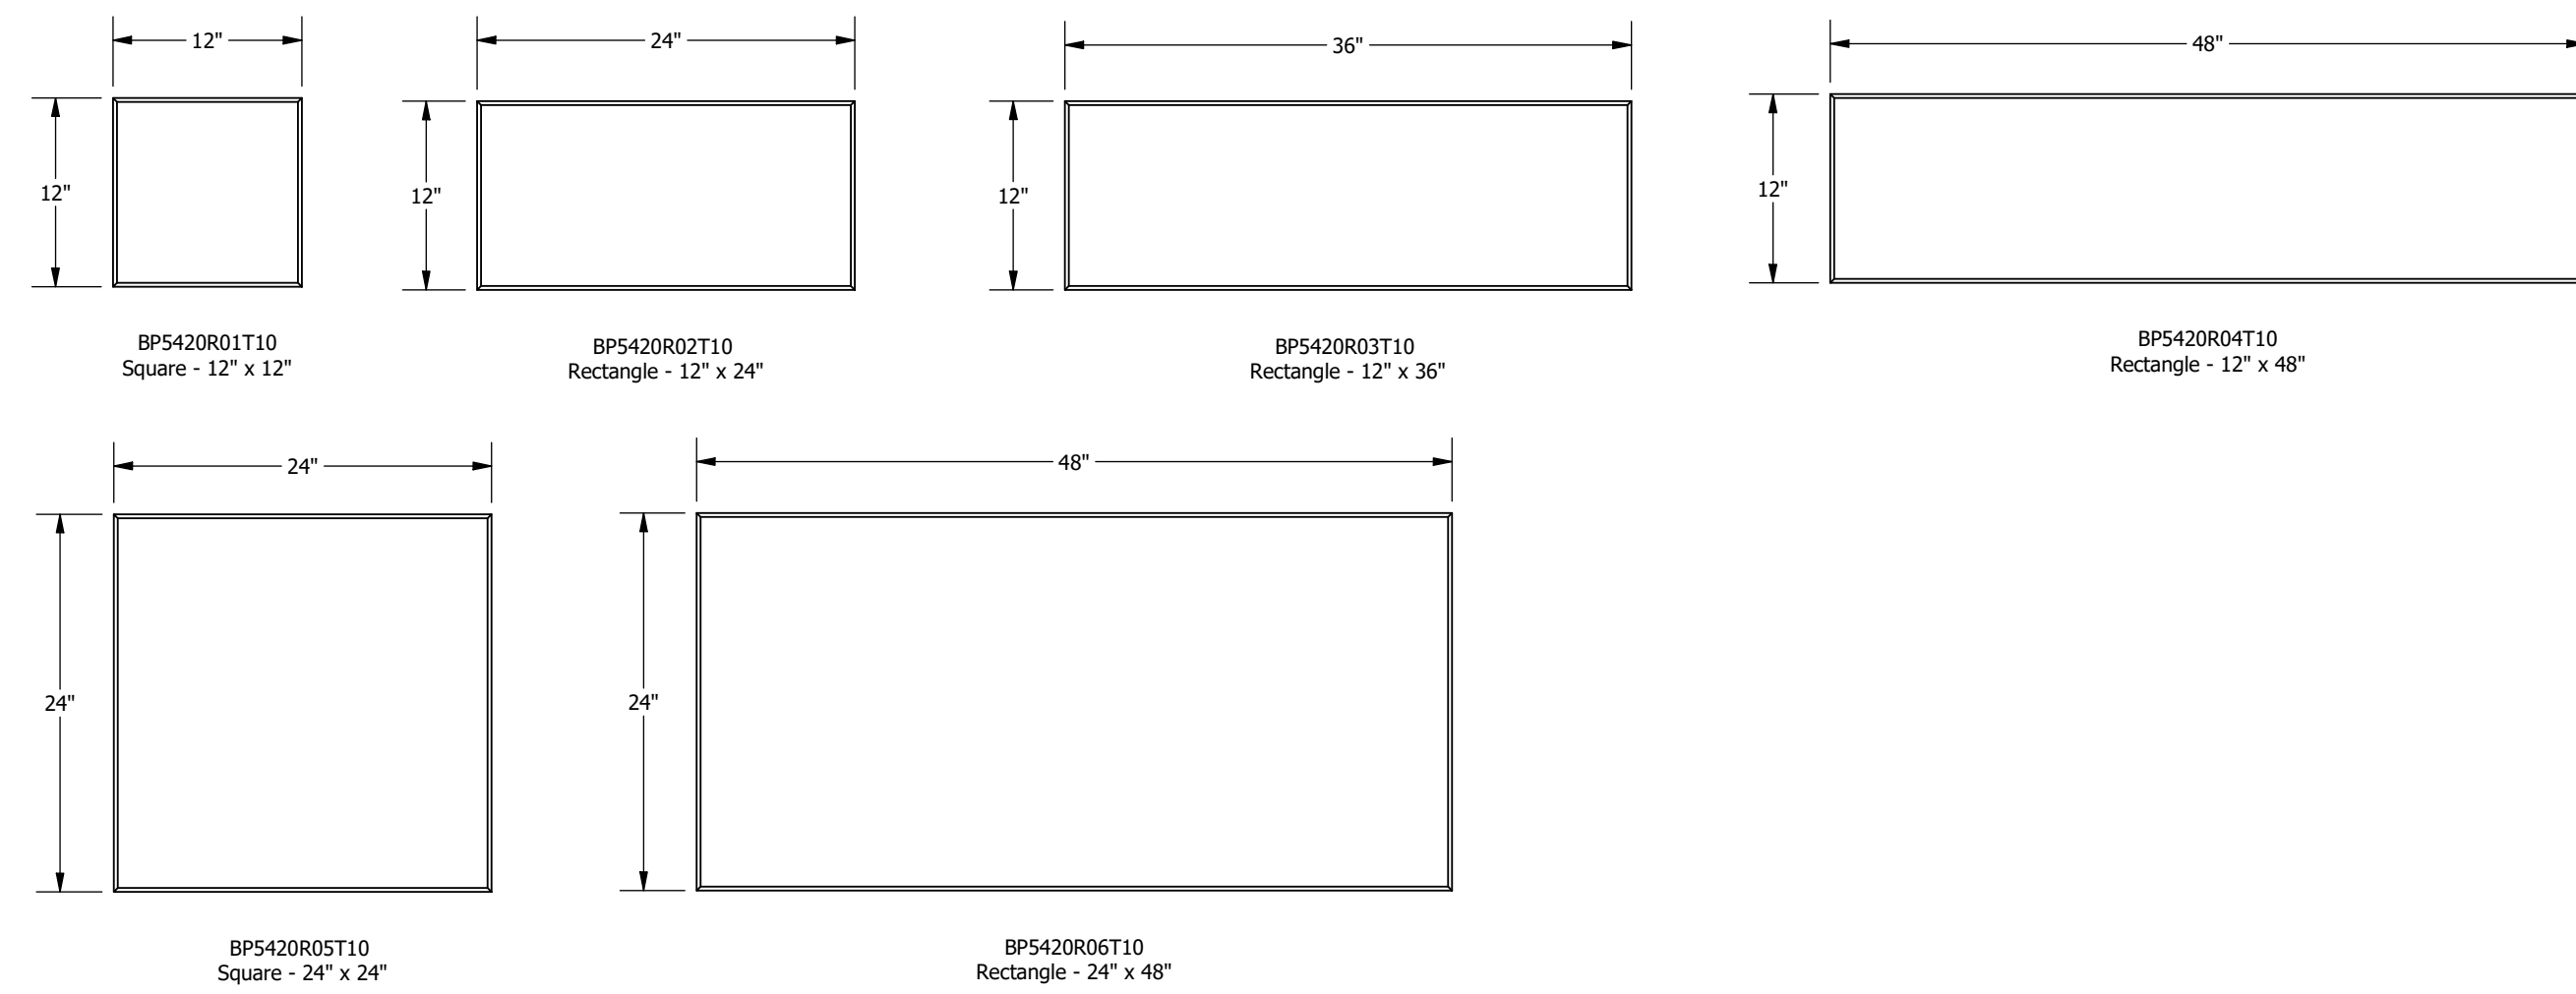

SQUARES & RECTANGLES

CIRCLES

30 DEGREE SHAPES

45 DEGREE SHAPES

60 DEGREE SHAPES

SQUARES & RECTANGLES

BP5420R01T10
Square - 12" x 12"

BP5420R02T10
Rectangle - 12" x 24"

BP5420R03T10
Rectangle - 12" x 36"

BP5420R04T10
Rectangle - 12" x 48"

BP5420R05T10
Square - 24" x 24"

BP5420R06T10
Rectangle - 24" x 48"

CIRCLES

BP5420C01T10
Circle - 12"

BP5420C02T10
Circle - 24"

BP5420C03T10
Semicircle - 6" x 12"

BP5420C04T10
Semicircle - 12" x 24"

30 DEGREE SHAPES

BP5420T11T10
30 Degree Isosceles Triangle - 24" x 7"

BP5420T12T10
30 Degree Isosceles Triangle - 48" x 14"

45 DEGREE SHAPES

BP5420T01T10
45 Degree Right Triangle - 12" x 12"

BP5420T03T10
60 Degree Equilateral Triangle - 12" x 14"

BP5420T04T10
60 Degree Equilateral Triangle - 24" x 28"

BP5420T07T10
60 Degree Right Triangle - 12" x 7" - Left

BP5420T08T10
60 Degree Right Triangle - 24" x 14" - Left