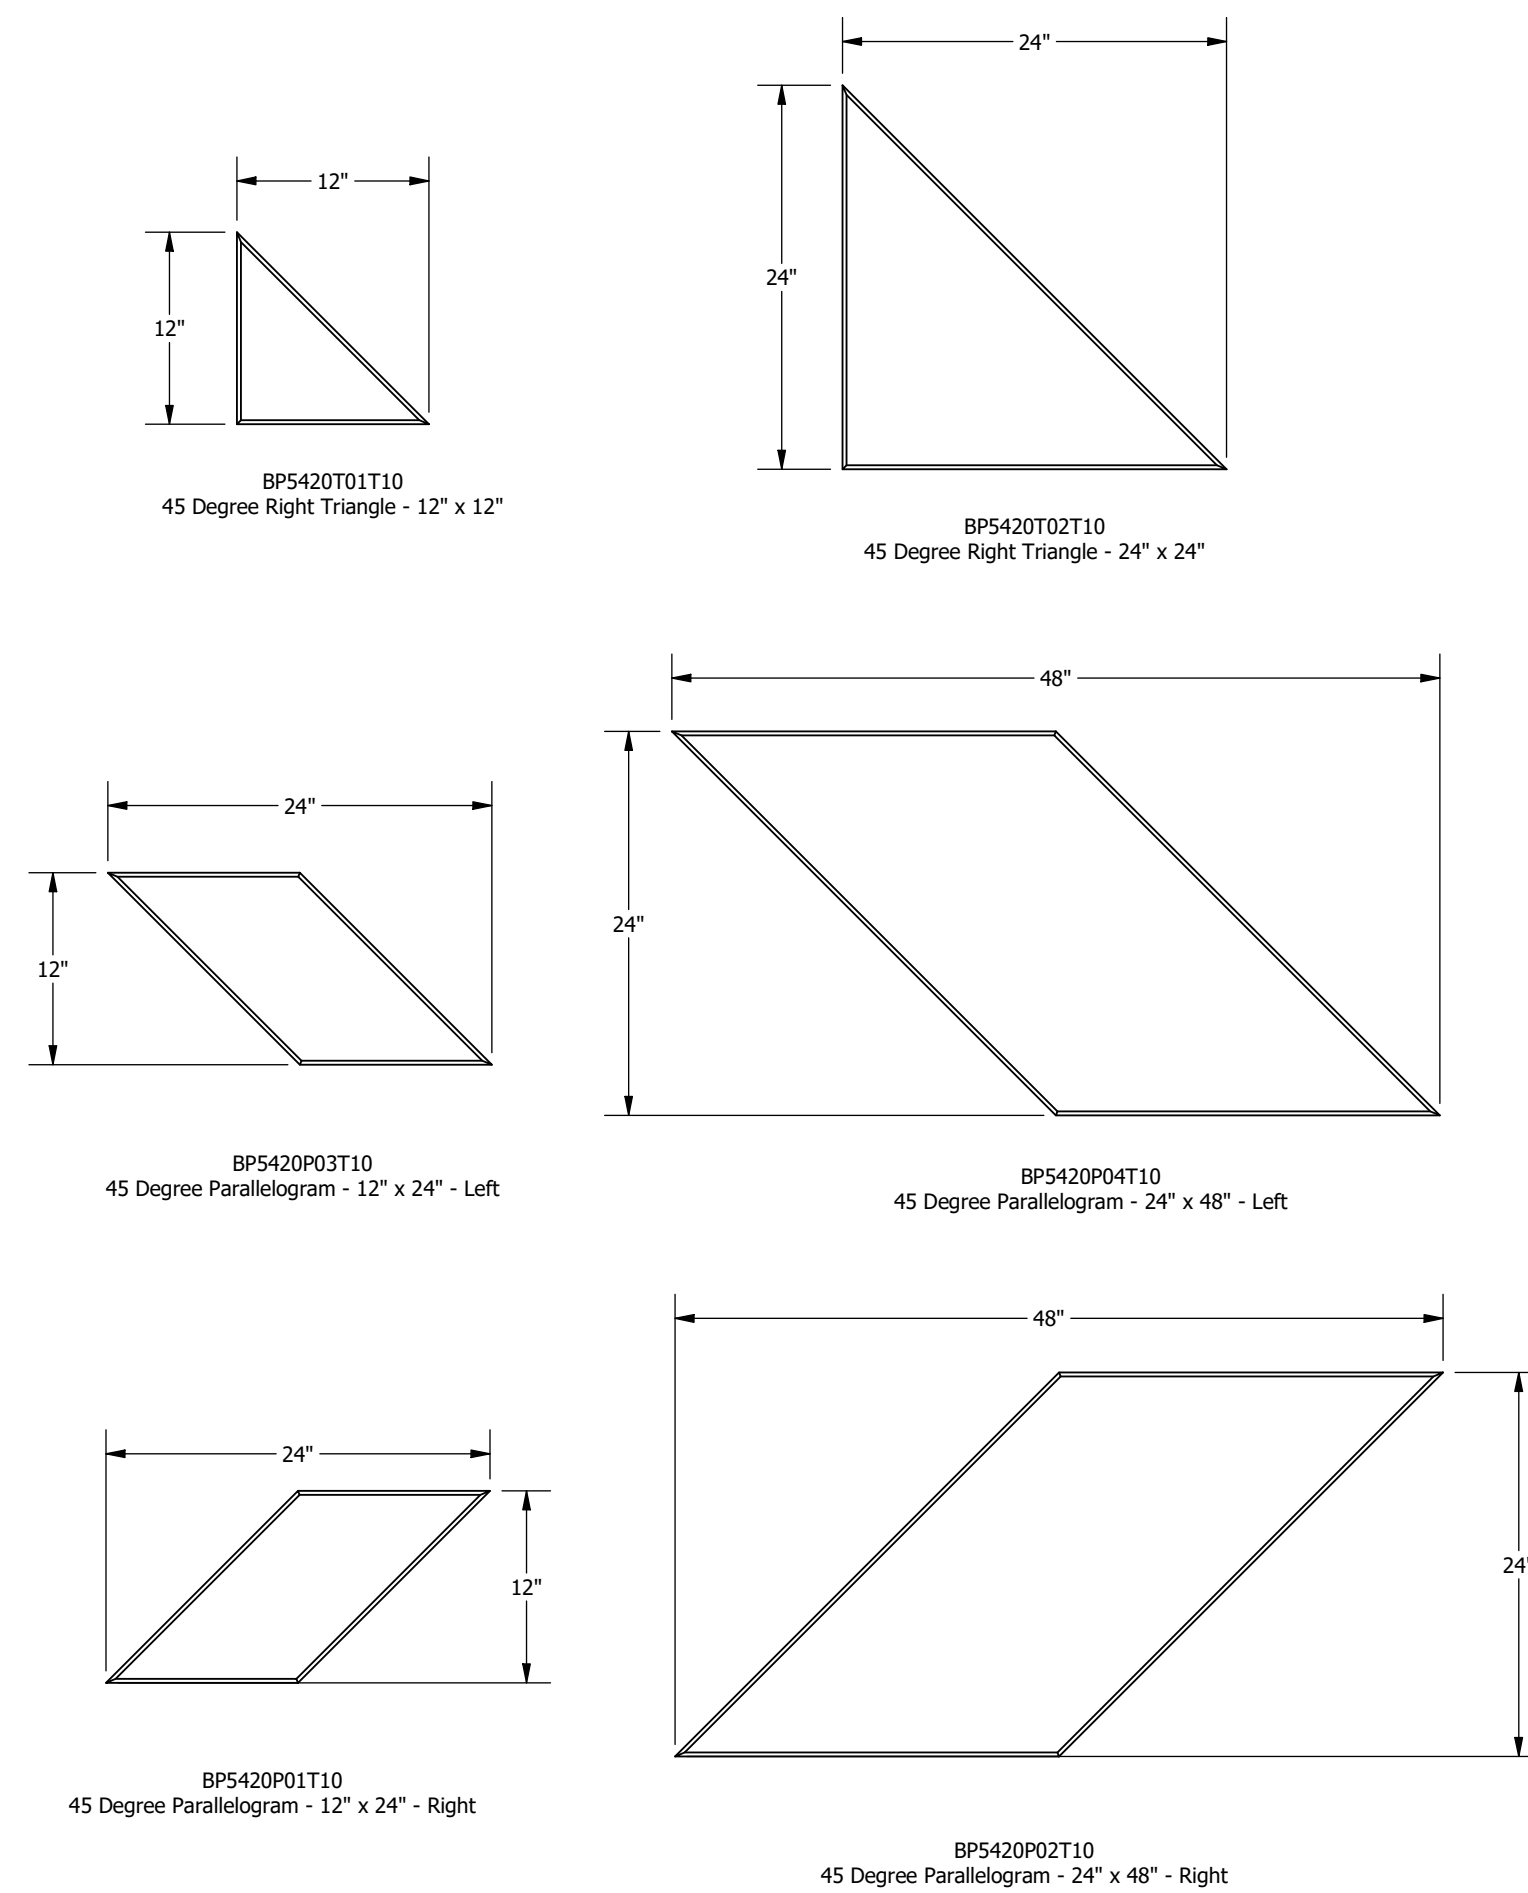

SQUARES & RECTANGLES

CIRCLES

30 DEGREE SHAPES

45 DEGREE SHAPES

60 DEGREE SHAPES

SQUARES & RECTANGLES

BP5420R01T10
Square - 12" x 12"

BP5420R02T10
Rectangle - 12" x 24"

BP5420R03T10
Rectangle - 12" x 36"

BP5420R04T10
Rectangle - 12" x 48"

BP5420R05T10
Square - 24" x 24"

BP5420R06T10
Rectangle - 24" x 48"

CIRCLES

BP5420C01T10
Circle - 12"

BP5420C02T10
Circle - 24"

BP5420C03T10
Semicircle - 6" x 12"

BP5420C04T10
Semicircle - 12" x 24"

30 DEGREE SHAPES

BP5420T11T10
30 Degree Isosceles Triangle - 24" x 7"

BP5420T12T10
30 Degree Isosceles Triangle - 48" x 14"

45 DEGREE SHAPES

BP5420T01T10
45 Degree Right Triangle - 12" x 12"

BP5420T02T10
45 Degree Right Triangle - 24" x 24"

BP5420P03T10
45 Degree Parallelogram - 12" x 24" - Left

BP5420P04T10
45 Degree Parallelogram - 24" x 48" - Left

BP5420P01T10
45 Degree Parallelogram - 12" x 24" - Right