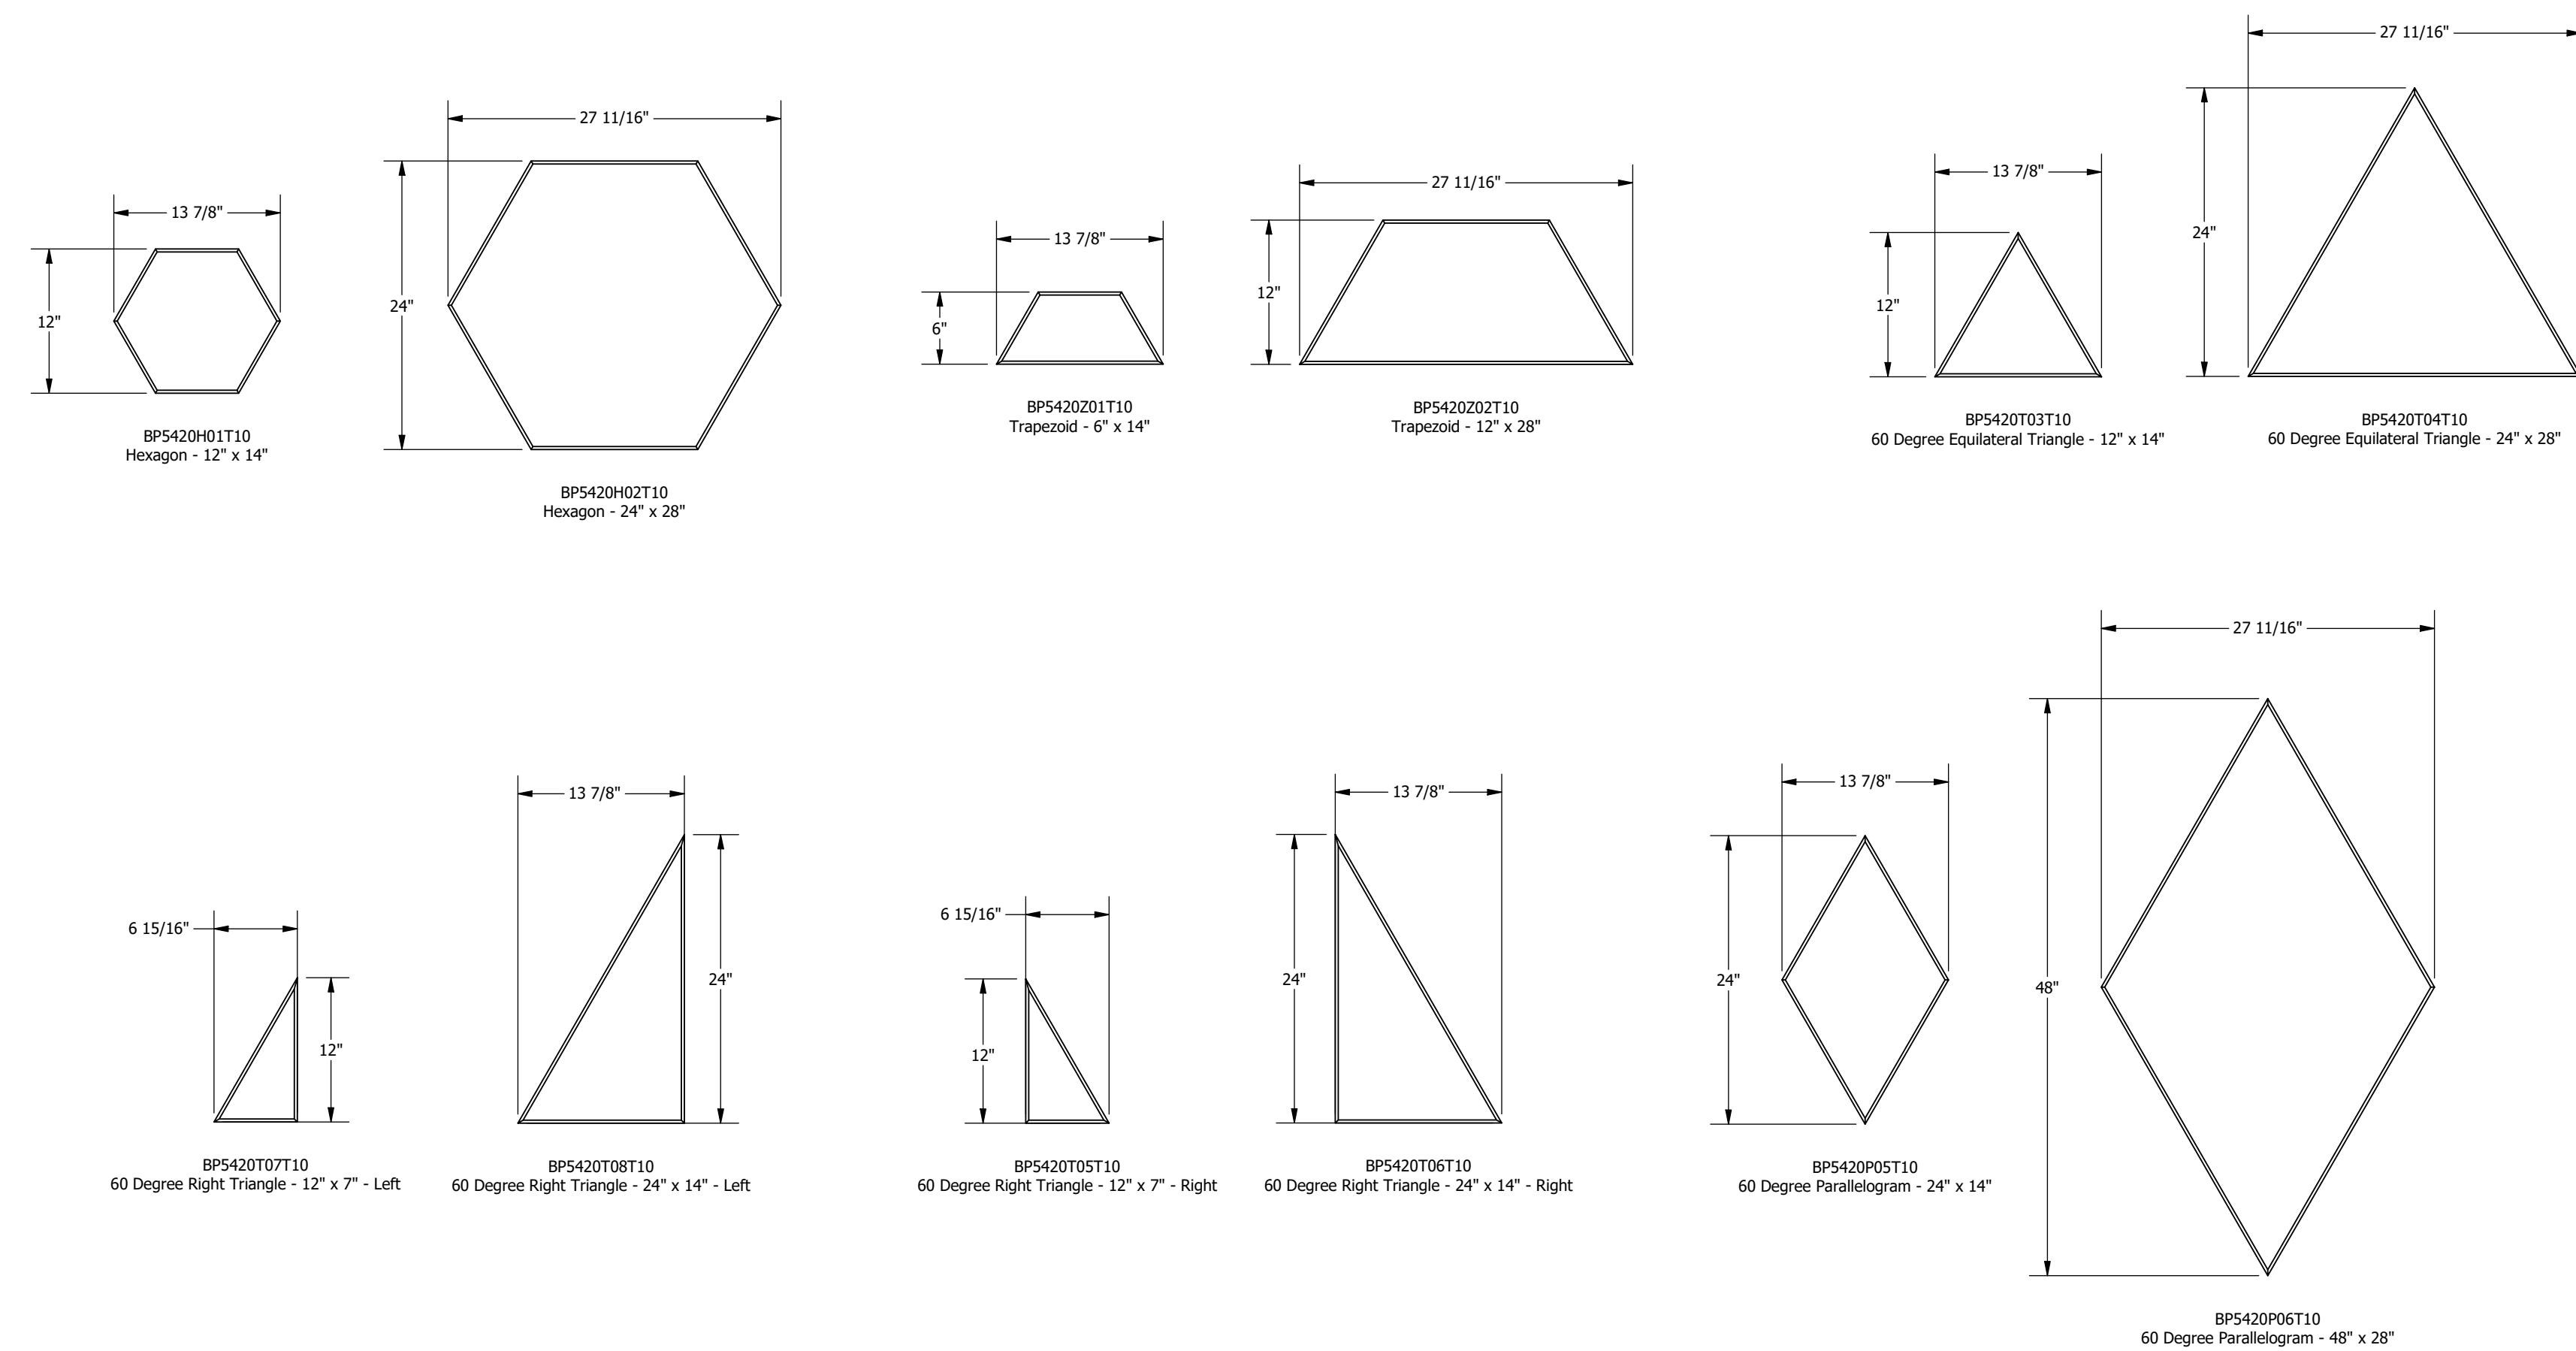

SQUARES & RECTANGLES

CIRCLES

30 DEGREE SHAPES

45 DEGREE SHAPES

60 DEGREE SHAPES

SQUARES & RECTANGLES

BP5420R01T10
Square - 12" x 12"

BP5420R02T10
Rectangle - 12" x 24"

BP5420R03T10
Rectangle - 12" x 36"

BP5420R04T10
Rectangle - 12" x 48"

BP5420R05T10
Square - 24" x 24"

BP5420R06T10
Rectangle - 24" x 48"

CIRCLES

BP5420C01T10
Circle - 12"

BP5420C02T10
Circle - 24"

BP5420C03T10
Semicircle - 6" x 12"

BP5420C04T10
Semicircle - 12" x 24"

30 DEGREE SHAPES

BP5420T11T10
30 Degree Isosceles Triangle - 24" x 7"

BP5420T12T10
30 Degree Isosceles Triangle - 48" x 14"

45 DEGREE SHAPES

BP5420T01T10
45 Degree Right Triangle - 12" x 12"

BP5420T02T10
45 Degree Right Triangle - 24" x 24"

BP5420P03T10
45 Degree Parallelogram - 12" x 24" - Left

BP5420P04T10
45 Degree Parallelogram - 24" x 48" - Left

BP5420P01T10
45 Degree Parallelogram - 12" x 24" - Right