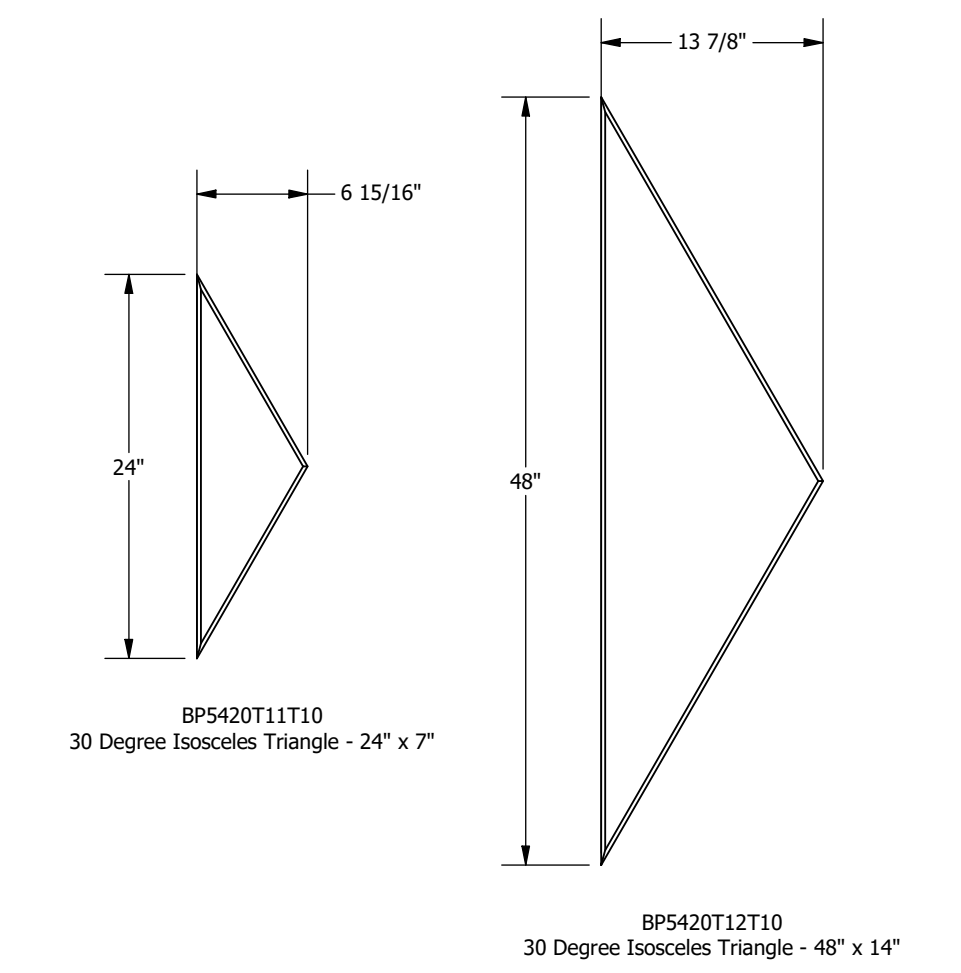

SQUARES & RECTANGLES

CIRCLES

30 DEGREE SHAPES

45 DEGREE SHAPES

60 DEGREE SHAPES

SQUARES & RECTANGLES

BP5420R01T10
Square - 12" x 12"

BP5420R02T10
Rectangle - 12" x 24"

BP5420R03T10
Rectangle - 12" x 36"

BP5420R04T10
Rectangle - 12" x 48"

BP5420R05T10
Square - 24" x 24"

BP5420R06T10
Rectangle - 24" x 48"

CIRCLES

BP5420C01T10
Circle - 12"

BP5420C02T10
Circle - 24"

BP5420C03T10
Semicircle - 6" x 12"

BP5420C04T10
Semicircle - 12" x 24"

30 DEGREE SHAPES

BP5420T11T10
30 Degree Isosceles Triangle - 24" x 7"

BP5420T12T10
30 Degree Isosceles Triangle - 48" x 14"

45 DEGREE SHAPES

BP5420T01T10
45 Degree Right Triangle - 12" x 12"

BP5420T05T10
60 Degree Right Triangle - 12" x 7" - Right

BP5420T06T10
60 Degree Right Triangle - 24" x 14" - Right

BP5420P05T10
60 Degree Parallelogram - 24" x 14"

BP5420P06T10
60 Degree Parallelogram - 48" x 28"