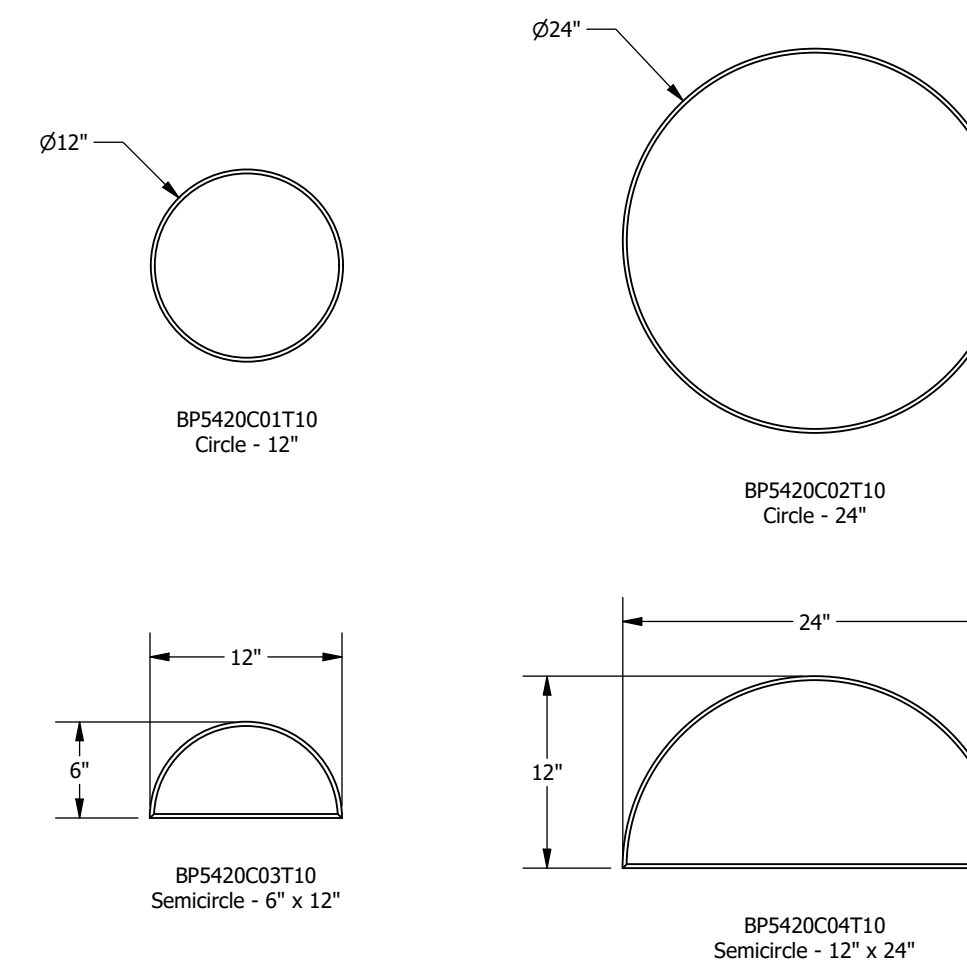

SQUARES & RECTANGLES

CIRCLES

30 DEGREE SHAPES

45 DEGREE SHAPES

60 DEGREE SHAPES

SQUARES & RECTANGLES

BP5420R01T10
Square - 12" x 12"

BP5420R02T10
Rectangle - 12" x 24"

BP5420R03T10
Rectangle - 12" x 36"

BP5420R04T10
Rectangle - 12" x 48"

BP5420R05T10
Square - 24" x 24"

BP5420R06T10
Rectangle - 24" x 48"

CIRCLES

BP5420C01T10
Circle - 12"

BP5420C02T10
Circle - 24"

BP5420C03T10
Semicircle - 6" x 12"

BP5420P02T10
45 Degree Parallelogram - 24" x 48" - Right

60 DEGREE SHAPES

BP5420H01T10
Hexagon - 12" x 14"

BP5420H02T10
Hexagon - 24" x 28"

BP5420Z01T10
Trapezoid - 6" x 14"

BP5420Z02T10
Trapezoid - 12" x 28"

BP5420T05T10
60 Degree Right Triangle - 12" x 7" - Right

BP5420T06T10
60 Degree Right Triangle - 24" x 14" - Right

BP5420P05T10
60 Degree Parallelogram - 24" x 14"

BP5420P06T10
60 Degree Parallelogram - 48" x 28"