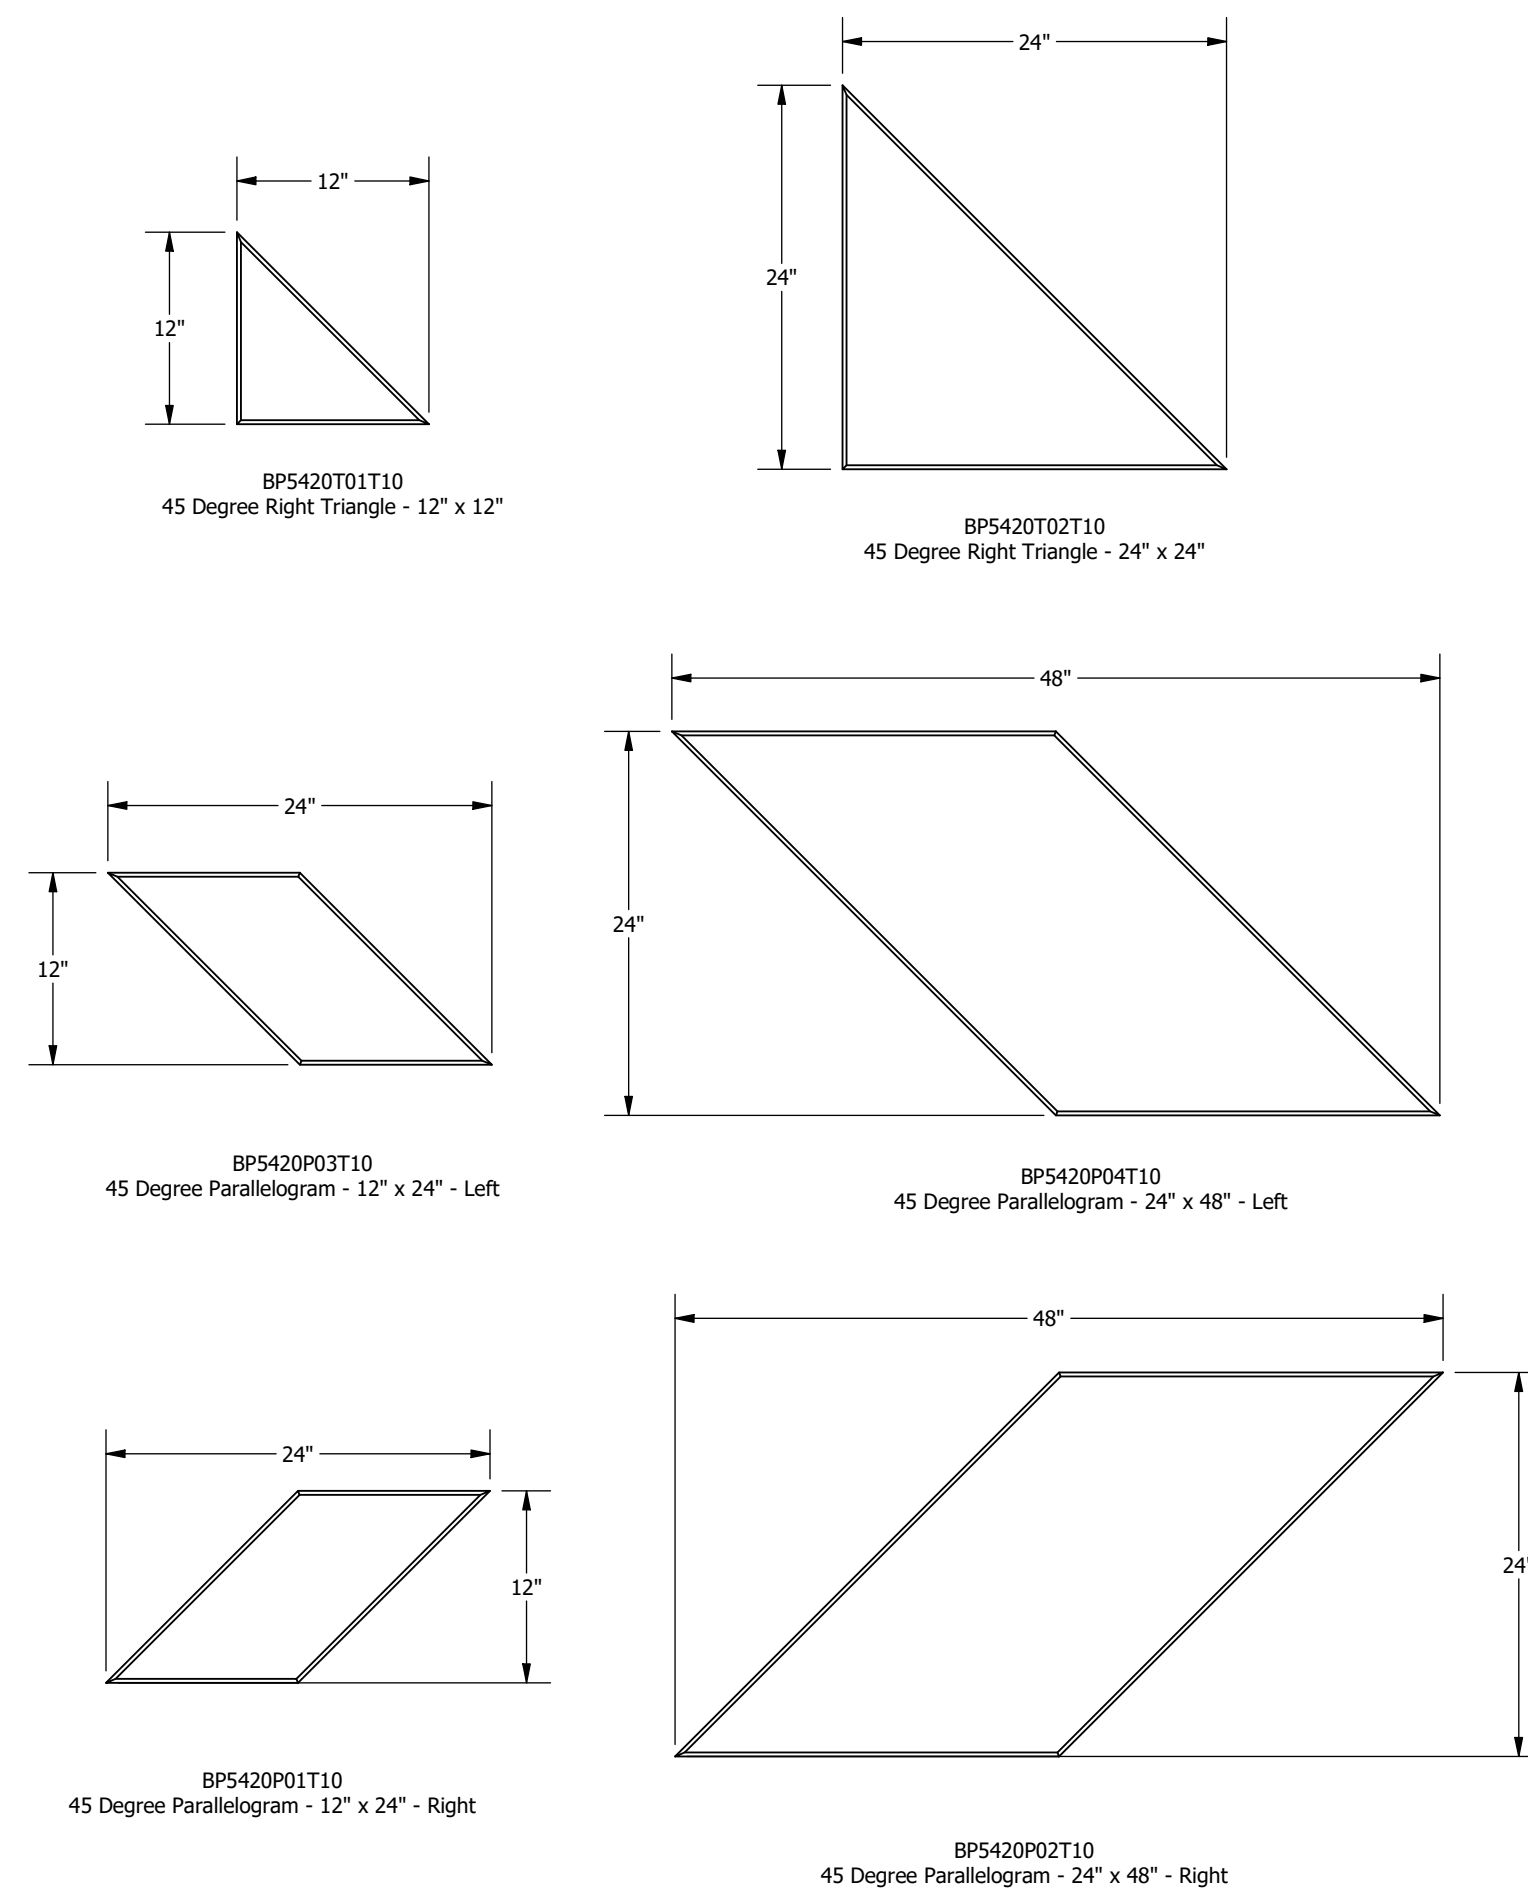

SQUARES & RECTANGLES

CIRCLES

30 DEGREE SHAPES

45 DEGREE SHAPES

60 DEGREE SHAPES

SQUARES & RECTANGLES

BP5420R01T10
Square - 12" x 12"

BP5420R02T10
Rectangle - 12" x 24"

BP5420R03T10
Rectangle - 12" x 36"

BP5420R04T10
Rectangle - 12" x 48"

BP5420R05T10
Square - 24" x 24"

BP5420R06T10
Rectangle - 24" x 48"

CIRCLES

BP5420C01T10
Circle - 12"

BP5420C02T10
Circle - 24"

BP5420C03T10
Semicircle - 6" x 12"

BP5420C04T10
Semicircle - 12" x 24"

30 DEGREE SHAPES

BP5420T11T10
30 Degree Isosceles Triangle - 24" x 7"

BP5420T12T10
30 Degree Isosceles Triangle - 48" x 14"

45 DEGREE SHAPES

BP5420T01T10
45 Degree Right Triangle - 12" x 12"

BP5420T02T10
45 Degree Right Triangle - 24" x 24"

BP5420P03T10
45 Degree Parallelogram - 12" x 24" - Left

BP5420P04T10
45 Degree Parallelogram - 24" x 48" - Left

BP5420P01T10
45 Degree Parallelogram - 12" x 24" - Right