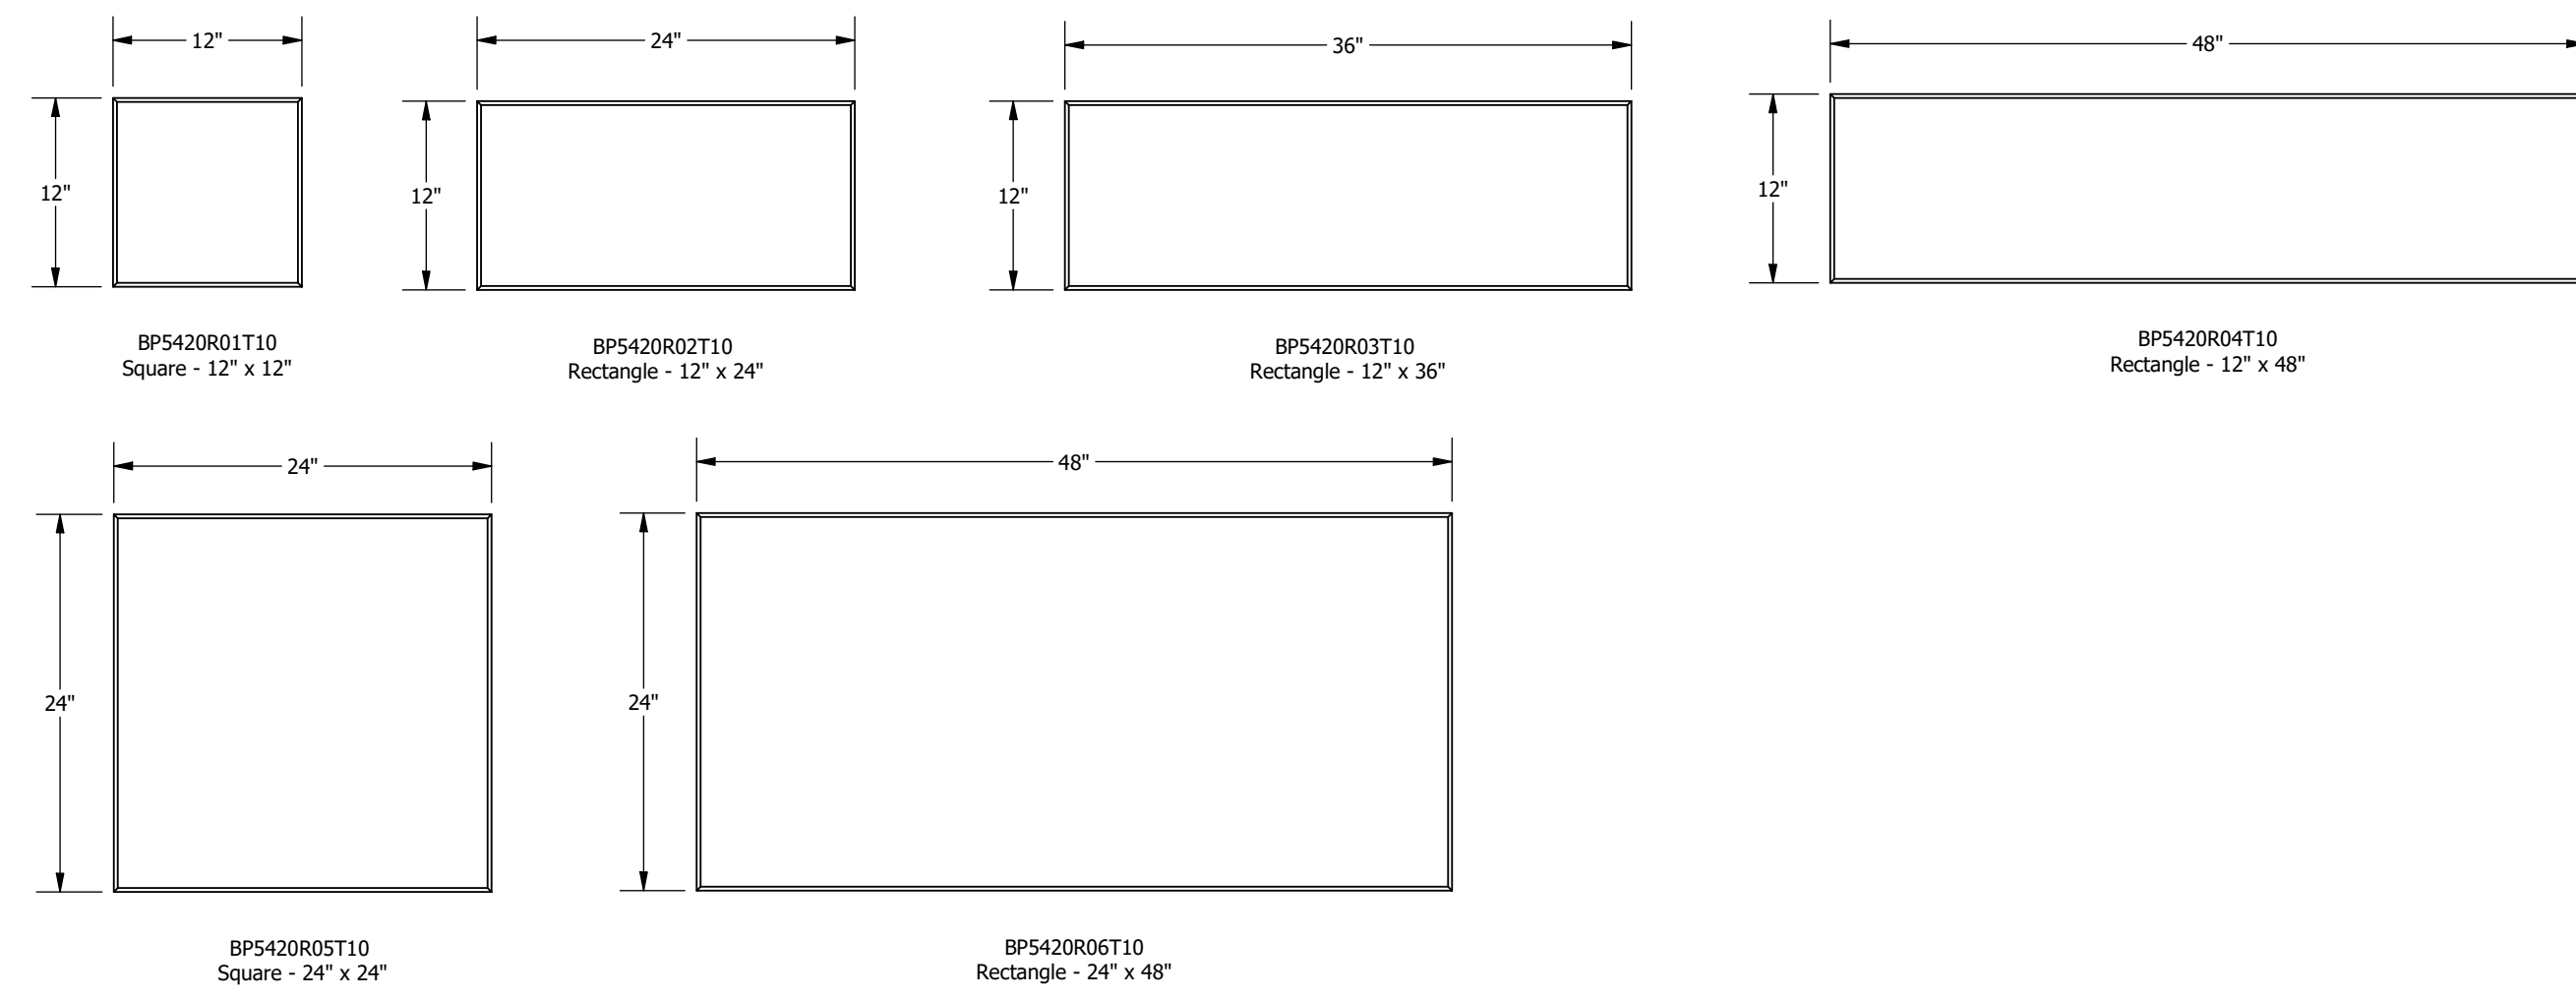

SQUARES & RECTANGLES

CIRCLES

30 DEGREE SHAPES

45 DEGREE SHAPES

60 DEGREE SHAPES

SQUARES & RECTANGLES

BP5420R01T10
Square - 12" x 12"

BP5420R02T10
Rectangle - 12" x 24"

BP5420R03T10
Rectangle - 12" x 36"

BP5420R04T10
Rectangle - 12" x 48"

BP5420R05T10
Square - 24" x 24"

BP5420R06T10
Rectangle - 24" x 48"

CIRCLES

BP5420C01T10
Circle - 12"

BP5420C02T10
Circle - 24"

BP5420C03T10
Semicircle - 6" x 12"

BP5420C04T10
Semicircle - 12" x 24"

30 DEGREE SHAPES

BP5420T11T10
30 Degree Isosceles Triangle - 24" x 7"

BP5420T12T10
30 Degree Isosceles Triangle - 48" x 14"

45 DEGREE SHAPES

BP5420T01T10
45 Degree Right Triangle - 12" x 12"

BP5420T03T10
60 Degree Equilateral Triangle - 12" x 14"

BP5420T04T10
60 Degree Equilateral Triangle - 24" x 28"

BP5420T07T10
60 Degree Right Triangle - 12" x 7" - Left

BP5420T08T10
60 Degree Right Triangle - 24" x 14" - Left