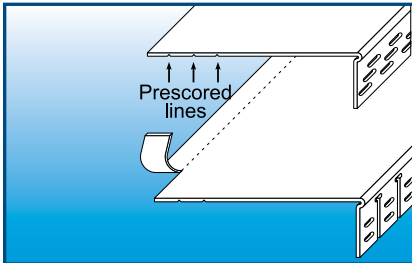

10 Super, Giant, Regular & Bullnose L Beads

SUPER L BEAD

- Has a 3 1/8" return leg, and is pre-scored at 2 5/8", 2 1/8" and 1 5/8".
- For sizes in between, use Finish Trim. See below.

STOCK No.	LENGTH	Pcs. PER BOX
3708	8'	30
3710	10'	30
3712	12'	30

SUPER ARCHWAY L BEAD

- Designed with notches allowing it to conform to any arch window.
- Prescored the same as Super L Bead.

STOCK No.	LENGTH	Pcs. PER BOX
3808	8'	30
3810	10'	30

GIANT L BEAD

- Giant L Bead has a 5 5/8" return leg and is pre-scored at 4 13/16", 4 5/16" and 3 13/16".
- For sizes in between, use Finish Trim. See below.

FINISH TRIMS

- Both slip over trims are 1" wide and designed to be used in conjunction with any Trim-Tex L Bead.
- Cut the L Bead to the desired size and slip into the Finish Trim. You create a custom size L Bead.
- 3/8" Tall Finish Trim is designed to help conceal framing gaps as wide as 3/8".