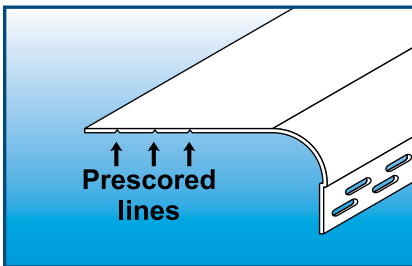

FINISH TRIMS

- Both slip over trims are 1" wide and designed to be used in conjunction with any Trim-Tex L Bead.
- Cut the L Bead to the desired size and slip into the Finish Trim. You create a custom size L Bead.
- 3/8" Tall Finish Trim is designed to help conceal framing gaps as wide as 3/8".

STOCK No.	LENGTH	Pcs. PER BOX
3910	10'	30
3950	10'	30

3/4" R. BULLNOSE SUPER L BEAD

- Has a 3 1/8" return leg and is prescored at 2 5/8", 2 1/8" and 1 5/8".
- For sizes in between, use Finish Trim.

STOCK No.	LENGTH	Pcs. PER BOX
7608	8'	30
7610	10'	30

3/4" R. BULLNOSE SUPER ARCHWAY L BEAD

- Designed with notches allowing it to conform to any arched window.
- Prescored the same as Bullnose Super L Bead.

STOCK No.	LENGTH	Pcs. PER BOX
7710	10'	30

3/4" R. BULLNOSE GIANT L BEAD