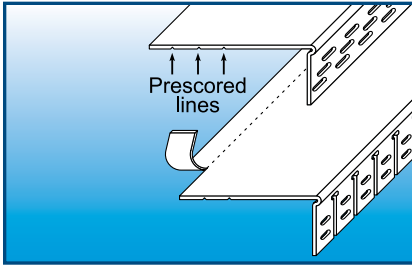

10 Super, Giant, Regular & Bullnose L Beads

SUPER L BEAD

- Has a 3 1/8" return leg, and is pre-scored at 2 5/8", 2 1/8" and 1 5/8".
- For sizes in between, use Finish Trim. See below.

STOCK No.	LENGTH	Pcs. PER BOX
3708	8'	30
3710	10'	30
3712	12'	30

SUPER ARCHWAY L BEAD

- Designed with notches allowing it to conform to any arch window.
- Prescored the same as Super L Bead.

STOCK No.	LENGTH	Pcs. PER BOX
3808	8'	30
3810	10'	30

GIANT L BEAD

- Giant L Bead has a 5 5/8" return leg and is pre-scored at 4 13/16", 4 5/16" and 3 13/16".
- For sizes in between, use Finish Trim. See below.

STOCK No.	LENGTH	Pcs. PER BOX
3850	10'	20
3852	12'	20

GIANT ARCHWAY L BEAD

- Designed with notches allowing it to conform to any arched window.
- Prescored the same as Giant L Bead.

STOCK No.	LENGTH	Pcs. PER BOX
3860	10'	20

FINISH TRIMS

- Both slip over trims are 1" wide and designed to be used in conjunction with any Trim-Tex L Bead.
- Cut the L Bead to the desired size and slip into the Finish Trim. You create a custom size L Bead.
- 3/8" Tall Finish Trim is designed to help conceal framing gaps as wide as 3/8".