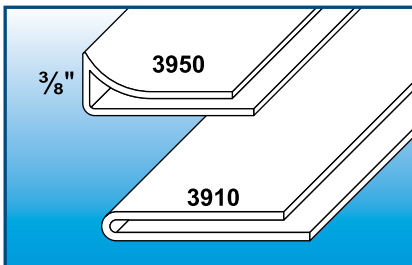

10 Super, Giant, Regular & Bullnose L Beads

SUPER L BEAD

- Has a 3 1/8" return leg, and is pre-scored at 2 5/8", 2 1/8" and 1 5/8".
- For sizes in between, use Finish Trim. See below.

STOCK No.	LENGTH	Pcs. PER BOX
3708	8'	30
3710	10'	30
3712	12'	30

SUPER ARCHWAY L BEAD

- Designed with notches allowing it to conform to any arch window.
- Prescored the same as Super L Bead.

STOCK No.	LENGTH	Pcs. PER BOX
3808	8'	30
3810	10'	30

GIANT L BEAD

- Giant L Bead has a 5 5/8" return leg and is pre-scored at 4 13/16", 4 5/16" and 3 13/16".
- For sizes in between, use Finish Trim. See below.

STOCK No.	LENGTH	Pcs. PER BOX
3850	10'	20
3852	12'	20

GIANT ARCHWAY L BEAD

- Designed with notches allowing it to conform to any arched window.
- Prescored the same as Giant L Bead.

STOCK No.	LENGTH	Pcs. PER BOX
3860	10'	20

FINISH TRIMS

- Both slip over trims are 1" wide and designed to be used in conjunction with any Trim-Tex L Bead.
- Cut the L Bead to the desired size and slip into the Finish Trim. You create a custom size L Bead.
- 3/8" Tall Finish Trim is designed to help conceal framing gaps as wide as 3/8".