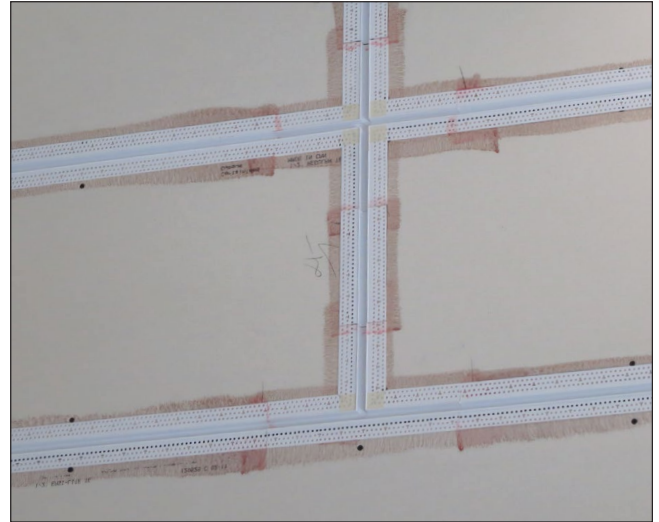

Architectural Reveals

Trim-Tex Architectural Reveals are available in a wide variety of widths and depths. The properties of rigid vinyl allow the reveals to form around curved walls with the additional benefit of 1/8" of built-in expansion. Trim-Tex Architectural Reveals, half the cost of aluminum reveals with twice the benefits.

Architectural Reveal Radius Chart

Minimum inside and outside radius the reveal can finish

REVEALS

STOCK NO.	A+B SIZE	INSIDE	OUTSIDE
AS5150	1/4" x 1/4"	1'	1'
AS5130	3/8" x 3/8"	1'	2'
AS5110	1/2" x 1/2"	6'	3'
AS5325	5/8" x 5/8"	9'	4'
AS5310	1/2" x 1"	9'	4'

F REVEALS

STOCK NO.	A+B SIZE	INSIDE	OUTSIDE
AS8710	1/2" x 1/2"	7'	6'
AS8720	3/8" x 3/8"	5'	4'
AS8750	5/8" x 5/8"	9'	7'

Z-SHADOW

STOCK NO.	A+B SIZE	INSIDE	OUTSIDE
AS5410	1/2" x 1/4"	12'	20'
AS5510	1/2" x 1/2"	12'	20'
AS5610	1/2" x 3/4"	12'	20'
AS5810	5/8" x 1/2"	20'	25'
AS6010	5/8" x 5/8"	20'	25'
AS5910	5/8" x 3/4"	20'	25'

TEAR AWAY SHADOW

STOCK NO.	A+B SIZE	INSIDE	OUTSIDE
5550T	3/8" x 3/8"	2'	2'
5560T	1/2" x 1/2"	6'	2'