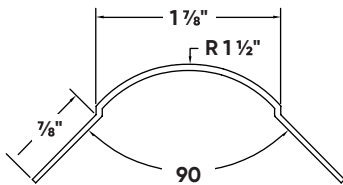

Job Name _____
Contractor _____
Date _____

Approvals (Signatures or Stamps)