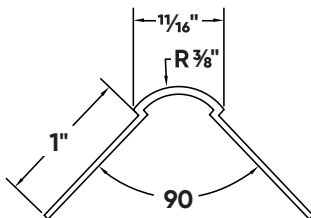

Job Name _____

Contractor _____

Date _____

Approvals (Signatures or Stamps)