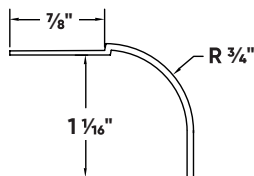

Job Name _____

Contractor _____

Date _____

Approvals (Signatures or Stamps)