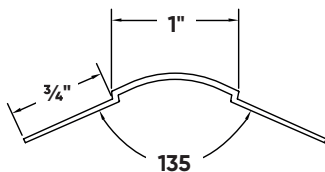

Job Name _____

Contractor _____

Date _____

Approvals (Signatures or Stamps)