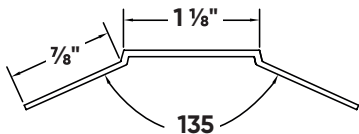

Job Name _____

Contractor _____

Date _____

Approvals (Signatures or Stamps)