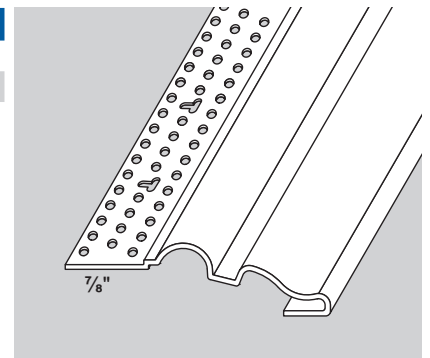

Decorative L Beads

Decorative Chair Rail Style 671

- Mounts flat onto the surface of the drywall. Adding an accent without the need for an additional layer of drywall
- Flexible enough to be installed on a curved wall
- Archway minimum 36" inside radius or 36" outside radius

STOCK NO.	LENGTH	PCS. PER BOX
67110	10'	20

Decorative L Bead Style 681

- Perfect for creating wainscoting and decorative casing around windows and doors with a layer of drywall

STOCK NO.	SIZE	LENGTH	PCS. PER BOX
68110	1/2"	10'	25
68120	5/8"	10'	25

Decorative L Bead Style 691

- Perfect for creating wainscoting and decorative casing around windows and doors with a layer of drywall

STOCK NO.	SIZE	LENGTH	PCS. PER BOX
69105	1/2"	10'	25
69110	5/8"	10'	25