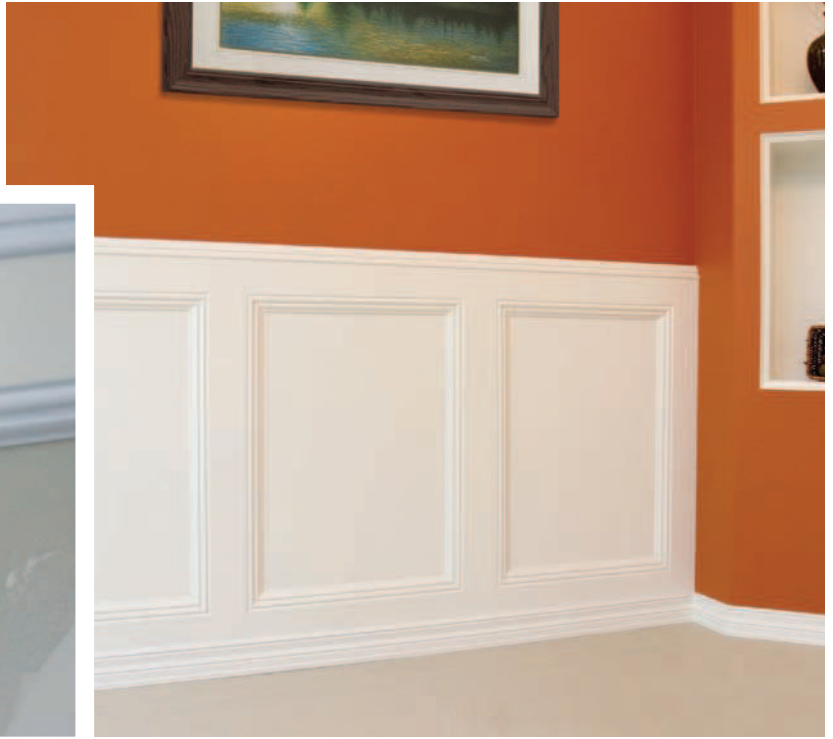

Decorative L Beads

Decorative Chair Rail Style 671

- Mounts flat onto the surface of the drywall. Adding an accent without the need for an additional layer of drywall
- Flexible enough to be installed on a curved wall
- Archway minimum 36" inside radius or 36" outside radius

STOCK NO.	LENGTH	PCS. PER BOX
67110	10'	20

Decorative L Bead Style 681

- Perfect for creating wainscoting and decorative casing around windows and doors with a layer of drywall

STOCK NO.	SIZE	LENGTH	PCS. PER BOX
68110	1/2"	10'	25
68120	5/8"	10'	25

Decorative L Bead Style 691

- Perfect for creating wainscoting and decorative casing around windows and doors with a layer of drywall

STOCK NO.	SIZE	LENGTH	PCS. PER BOX
69105	1/2"	10'	25
69110	5/8"	10'	25