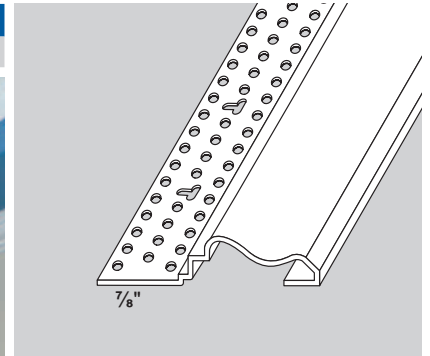

Decorative L Beads

Decorative Chair Rail Style 671

- Mounts flat onto the surface of the drywall. Adding an accent without the need for an additional layer of drywall
- Flexible enough to be installed on a curved wall
- Archway minimum 36" inside radius or 36" outside radius

STOCK NO.	LENGTH	PCS. PER BOX
67110	10'	20

Decorative L Bead Style 681

- Perfect for creating wainscoting and decorative casing around windows and doors with a layer of drywall

STOCK NO.	SIZE	LENGTH	PCS. PER BOX
68110	1/2"	10'	25
68120	5/8"	10'	25

Decorative L Bead Style 691

- Perfect for creating wainscoting and decorative casing around windows and doors with a layer of drywall

STOCK NO.	SIZE	LENGTH	PCS. PER BOX
69105	1/2"	10'	25
69110	5/8"	10'	25