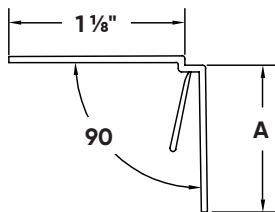

Job Name _____

Contractor _____

Date _____

Approvals (Signatures or Stamps)