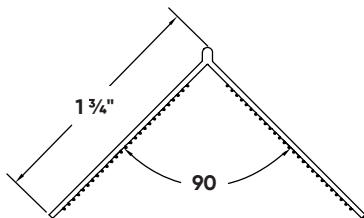

Job Name _____
Contractor _____
Date _____

Approvals (Signatures or Stamps)