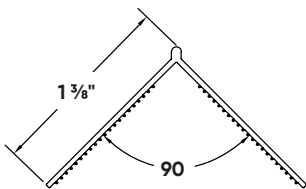

Job Name _____

Contractor _____

Date _____

Approvals (Signatures or Stamps)