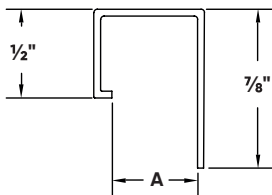

Job Name _____

Contractor _____

Date _____

Approvals (Signatures or Stamps)