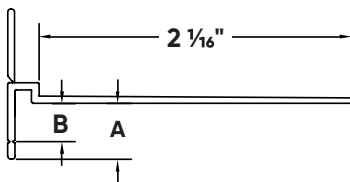

Job Name _____

Contractor _____

Date _____

Approvals (Signatures or Stamps)