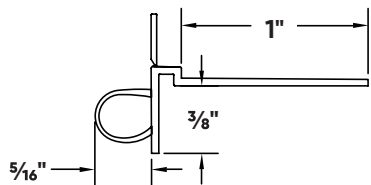

Job Name _____

Contractor _____

Date _____

Approvals (Signatures or Stamps)