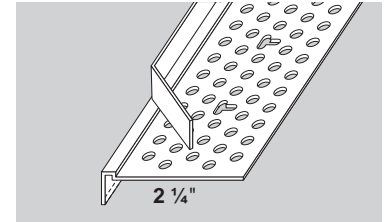

Also available in Archway, which can finish a minimum 6" inside radius or 8" outside radius.

Super Seal Tear Away™ L Bead

STOCK NO.	SIZE	LENGTH	PER BOX
9210	3/8"	10'	25

Finishes drywall next to metal windows where thermal expansion causes cracking in the drywall. Features a 5/16" round flexible gasket that compresses upon installation, forming a caulk free seal.

Shower Bead

STOCK NO.	LENGTH	PER BOX
9358	8'	25
9368 (TALL)	8'	25

Trim-Tex Shower Bead is designed to reduce the mess created by mud compound around the shower/tub flange.

Drywall Art

Use drywall waste to create affordable custom details (as seen below). Visit Trim-Tex.com for more design ideas.

100% In Stock. Zero Lead Time.

J Bead & Shadow Line J

STOCK NO.	SIZE	LENGTH	PER BOX
2010	1/4"	10'	50
1008	3/8"	8'	50
1010	3/8"	10'	50
1108	1/2"	8'	50
1110	1/2"	10'	50
1112	1/2"	12'	50
1208	5/8"	8'	50
1210	5/8"	10'	50
1212	5/8"	12'	50
2410	3/4"	10'	50
2510	7/8"	10'	35
2608	1"	8'	35
2610	1"	10'	35