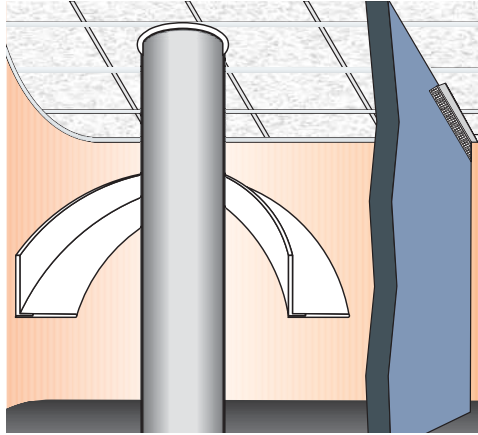

Black

STOCK NO.	SIZE	LENGTH	PER BOX
8178M	7/8"	8'	10
8179M	9/16"	8'	10

Finish an acoustical ceiling terminating at any curved wall or surface. Finishes 60" inside min. radius or 5 1/2" outside radius.