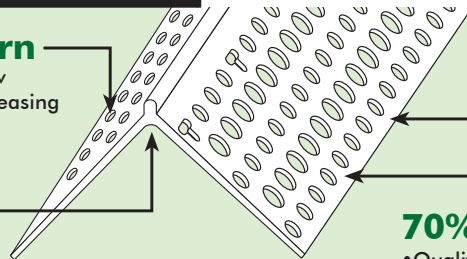

Shadow J Bead

L.E.D. Bead

Wall Mounted Deflection

FIND SOLUTIONS

With over 200 Rigid Vinyl Shapes in more than 600 Styles & Lengths

TRIM-TEX
DRYWALL PRODUCTS

Chamfer Bead is the New Look of Commercial

Chamfer Beads are great for commercial projects. With Chamfer Bead you get two sharp crisp lines on every corner. The Chamfer Bead line features large and small chamfers as well as off-angle three ways and splayed adapters. The possibilities are endless with Trim-Tex.

350 Chamfer Bead

STOCK NO.	LENGTH	PER BOX
9608	8'	30
9609	9'	30
9610	10'	30

Arch

STOCK NO.	LENGTH	PER BOX
9650	10'	30

Anatomy of a Rigid Low Profile Corner Bead

Hole Pattern

- Allows mud to flow through bead increasing adhesion strength

Low Profile

- Creates a clean, sharp and consistent look

Rigid Vinyl PVC

- Never dents, rusts or molds

70% Recycled Content

- Qualifies for LEED points

Rigid & Jumbo Low Profile Corner Bead

Features patented I-Beam technology for the most rigid vinyl bead available. I-Beam nose creates a distinctive outside corner that never dents, rusts or molds. Installs with staples and 847 Spray Adhesive.