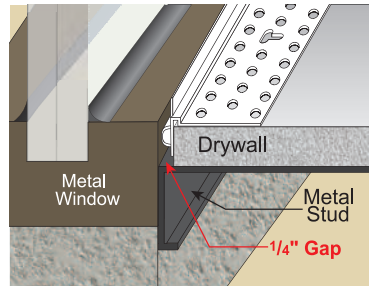

Also available in Archway, which can finish a minimum 6" inside radius or 8" outside radius.

Super Seal Tear Away™ L Bead

STOCK NO.	SIZE	LENGTH	PER BOX
9210	3/8"	10'	25

Finishes drywall next to metal windows where thermal expansion causes cracking in the drywall. Features a 5/16" round flexible gasket that compresses upon installation, forming a caulk free seal.