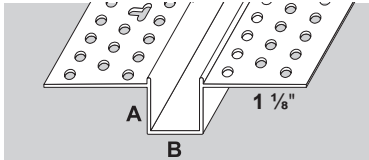

STOCK NO.	LENGTH	PER BOX
MSR007LP	7'	50
MSR008LP	8'	50
MSR009LP	9'	50
MSR010LP	10'	50
MSR012LP	12'	50

JUMBO

STOCK NO.	LENGTH	PER BOX
MSRJ08LP	8'	50
MSRJ09LP	9'	50
MSRJ10LP	10'	50

Reveal & Shadow Beads

Architectural Reveal & Shadow Beads

STOCK NO.	A+B SIZE	LENGTH	PER BOX
AS5150	1/4" x 1/4"	10'	25
AS5170	1/4" x 3/4"	10'	15
AS5160	1/2" x 1/4"	10'	20
AS5110	1/2" x 1/2"	10'	20
AS5210	1/2" x 3/4"	10'	15
AS5310	1/2" x 1"	10'	15
AS5320	5/8" x 1/2"	10'	15
AS5325	5/8" x 5/8"	10'	15
AS5340	5/8" x 1"	10'	12
AS5350	5/8" x 2"	10'	10