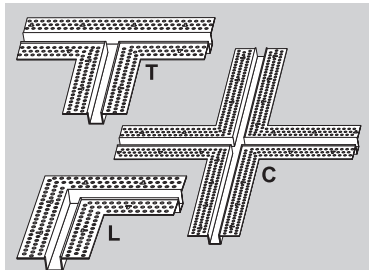

STOCK NO.	A+B SIZE	LENGTH	PER BOX
AS5150	1/4" x 1/4"	10'	25
AS5170	1/4" x 3/4"	10'	15
AS5160	1/2" x 1/4"	10'	20
AS5110	1/2" x 1/2"	10'	20
AS5210	1/2" x 3/4"	10'	15
AS5310	1/2" x 1"	10'	15
AS5320	5/8" x 1/2"	10'	15
AS5325	5/8" x 5/8"	10'	15
AS5340	5/8" x 1"	10'	12
AS5350	5/8" x 2"	10'	10

Architectural F Reveal Bead

STOCK NO.	A+B SIZE	LENGTH	PER BOX
AS8710	1/2" x 1/2"	10'	25
AS8730	1/2" x 3/4"	10'	20
AS8740	1/2" x 1"	10'	15
AS8750	5/8" x 5/8"	10'	20

Architectural Z Shadow

STOCK NO.	A+B SIZE	LENGTH	PER BOX
AS5450	1/4" x 1/2"	10'	30
AS5410	1/2" x 1/4"	10'	50
AS5510	1/2" x 1/2"	10'	50
AS5610	1/2" x 3/4"	10'	50
AS5650	1/2" x 1"	10'	30
AS5710	5/8" x 1/4"	10'	50
AS5750	5/8" x 3/8"	10'	50
AS5810	5/8" x 1/2"	10'	50
AS6010	5/8" x 5/8"	10'	50
AS5910	5/8" x 3/4"	10'	50
AS5960	5/8" x 1 1/4"	10'	25

Architectural Intersections

STOCK NO.	A+B SIZE	PER BOX
AS500*	1/4" x 1/4"	10
AS510*	1/2" x 1/2"	10
AS520*	1/2" x 3/4"	10
AS530*	1/2" x 1"	10
AS540*	5/8" x 1/2"	10
AS550*	5/8" x 5/8"	10

*Add C, L or T to Stock No. to indicate desired intersection.

TRIM-TEX products are
MADE IN THE
U.S.A.

Architectural Reveal Radius Chart

Minimum inside and outside radius the reveal can finish

Inside

Outside

Pro Tip: The rigid vinyl material of Trim-Tex beads allows the product to bend and flex around curved surfaces without the need to make notches.