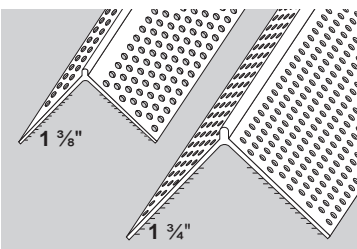

350 Chamfer Bead

STOCK NO.	LENGTH	PER BOX
9608	8'	30
9609	9'	30
9610	10'	30

Arch

STOCK NO.	LENGTH	PER BOX
9650	10'	30

Anatomy of a Rigid Low Profile Corner Bead

Hole Pattern

- Allows mud to flow through bead increasing adhesion strength

Low Profile

- Creates a clean, sharp and consistent look

Rigid Vinyl PVC

- Never dents, rusts or molds

70% Recycled Content

- Qualifies for LEED points

Rigid & Jumbo Low Profile Corner Bead

Features patented I-Beam technology for the most rigid vinyl bead available. I-Beam nose creates a distinctive outside corner that never dents, rusts or molds. Installs with staples and 847 Spray Adhesive.

Also available in Archway.

STOCK NO.	LENGTH	PER BOX
R008LP	8'	45
R009LP	9'	45
R010LP	10'	45
R012LP	12'	45

JUMBO

STOCK NO.	LENGTH	PER BOX
RJ08LP	8'	45
RJ10LP	10'	45

Mud Set Rigid & Jumbo Low Profile Corner Bead

I-Beam is 3X more rigid than standard vinyl beads. Trim-Tex Mud Set Beads allow the fill coat to be applied the same day, saving time & money. Creates a sharp crisp corner that will never dent, rest or mold. Features wider mud legs than standard corner beads for increased bonding.