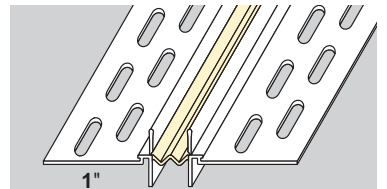

STOCK NO.	LENGTH	PER BOX
9240	10'	40
9242	12'	40

Wall Mounted Deflection Bead

Expansion Beads

093V Expansion

STOCK NO.	LENGTH	PER BOX
093V	10'	20

Superior expansion control of a full $1/4$ ". Tear off strips for easy mudding and a clean finish. UV stabilized.

093V Intersections

STOCK NO.	PER BOX
093VC	10
093VT	10

Hideaway Expansion

STOCK NO.	LENGTH	PER BOX
2710	10'	25

A low profile expansion joint. The co-extruded flexible center expands and contracts with structural movement. Tear off strips for easy mudding and a clean finish.