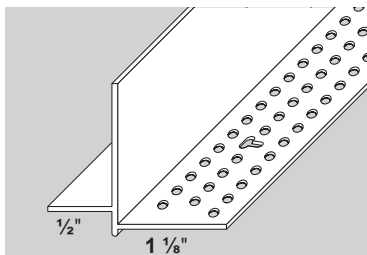

Vinyl Never Dents, Rusts or Molds

Architectural Access Door Bead