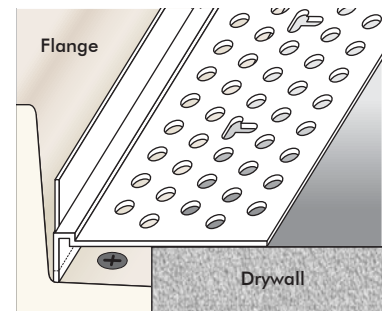

Also available in Archway, which can finish a minimum 6" inside radius or 8" outside radius.

Super Seal Tear Away™ L Bead

STOCK NO.	SIZE	LENGTH	PER BOX
9210	3/8"	10'	25

Finishes drywall next to metal windows where thermal expansion causes cracking in the drywall. Features a 5/16" round flexible gasket that compresses upon installation, forming a caulk free seal.

Shower Bead

STOCK NO.	LENGTH	PER BOX
9358	8'	25
9368 (TALL)	8'	25

Trim-Tex Shower Bead is designed to reduce the mess created by mud compound around the shower/tub flange.

Drywall Art

Use drywall waste to create affordable custom details (as seen below). Visit Trim-Tex.com for more design ideas.