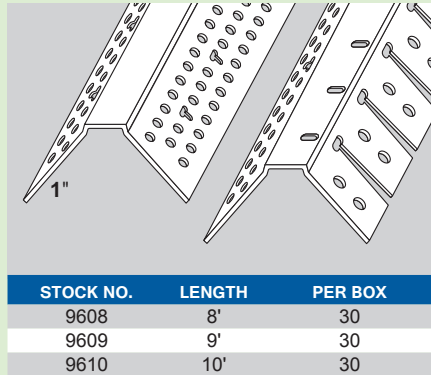

Shadow J Bead

L.E.D. Bead

Wall Mounted Deflection

FIND SOLUTIONS

With over 200 Rigid Vinyl Shapes in more than 600 Styles & Lengths

TRIM-TEX
DRYWALL PRODUCTS

Chamfer Bead is the New Look of Commercial

Chamfer Beads are great for commercial projects. With Chamfer Bead you get two sharp crisp lines on every corner. The Chamfer Bead line features large and small chamfers as well as off-angle three ways and splayed adapters. The possibilities are endless with Trim-Tex.

350 Chamfer Bead

STOCK NO.	LENGTH	PER BOX
9608	8'	30
9609	9'	30
9610	10'	30

Arch

STOCK NO.	LENGTH	PER BOX
9650	10'	30

Anatomy of a Rigid Low Profile Corner Bead

Hole Pattern

- Allows mud to flow through bead increasing adhesion strength

Low Profile

- Creates a clean, sharp and consistent look

Rigid Vinyl PVC

- Never dents, rusts or molds

70% Recycled Content

- Qualifies for LEED points

Rigid & Jumbo Low Profile Corner Bead

Features patented I-Beam technology for the most rigid vinyl bead available. I-Beam nose creates a distinctive outside corner that never dents, rusts or molds. Installs with staples and 847 Spray Adhesive.