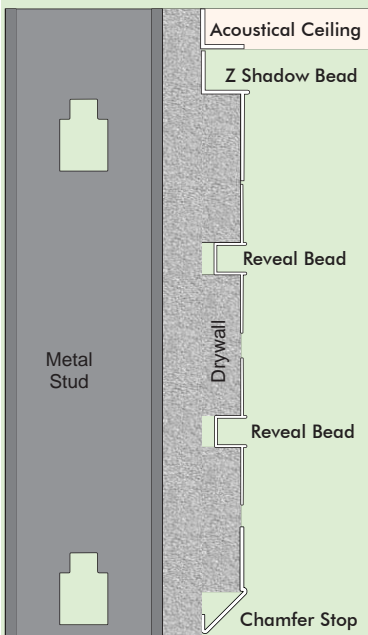

Also available in Archway, which can finish a minimum 6" inside radius or 8" outside radius.

Super Seal Tear Away™ L Bead

STOCK NO.	SIZE	LENGTH	PER BOX
9210	3/8"	10'	25

Finishes drywall next to metal windows where thermal expansion causes cracking in the drywall. Features a 5/16" round flexible gasket that compresses upon installation, forming a caulk free seal.

Shower Bead

STOCK NO.	LENGTH	PER BOX
9358	8'	25
9368 (TALL)	8'	25

Trim-Tex Shower Bead is designed to reduce the mess created by mud compound around the shower/tub flange.

Drywall Art

Use drywall waste to create affordable custom details (as seen below). Visit Trim-Tex.com for more design ideas.

100% In Stock. Zero Lead Time.

J Bead & Shadow Line J

STOCK NO.	SIZE	LENGTH	PER BOX
2010	1/4"	10'	50
1008	3/8"	8'	50
1010	3/8"	10'	50
1108	1/2"	8'	50
1110	1/2"	10'	50
1112	1/2"	12'	50
1208	5/8"	8'	50
1210	5/8"	10'	50
1212	5/8"	12'	50
2410	3/4"	10'	50
2510	7/8"	10'	35
2608	1"	8'	35
2610	1"	10'	35

Shadow Line J Bead

STOCK NO.	SIZE	LENGTH	PER BOX
1308	1/2"	8'	50
1310	1/2"	10'	50
1408	5/8"	8'	50
1410	5/8"	10'	50

Ceiling Products

Flex Grid Angle™

White

STOCK NO.	SIZE	LENGTH	PER BOX
8158M	7/8"	8'	10
8158	7/8"	8'	63
8159M	9/16"	8'	10
8159	9/16"	8'	63