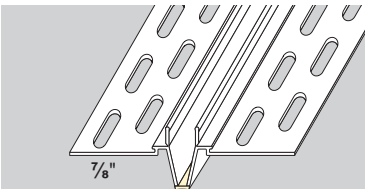

Expansion Beads

093V Expansion

STOCK NO.	LENGTH	PER BOX
093V	10'	20

Superior expansion control of a full $1/4$ ". Tear off strips for easy mudding and a clean finish. UV stabilized.