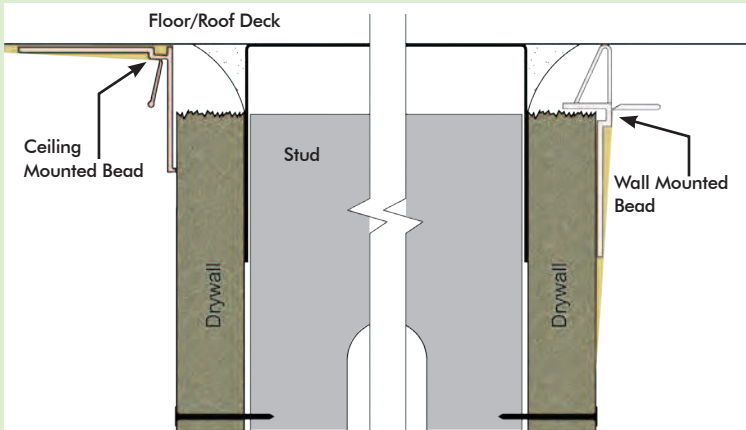

Wall Mounted Deflection Bead