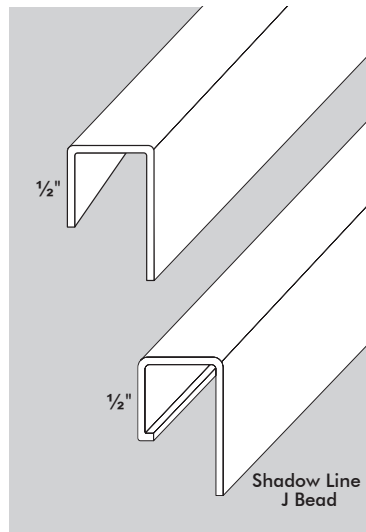

Shower Bead

STOCK NO.	LENGTH	PER BOX
9358	8'	25
9368 (TALL)	8'	25

Trim-Tex Shower Bead is designed to reduce the mess created by mud compound around the shower/tub flange.

Drywall Art

Use drywall waste to create affordable custom details (as seen below). Visit Trim-Tex.com for more design ideas.

100% In Stock. Zero Lead Time.

J Bead & Shadow Line J

STOCK NO.	SIZE	LENGTH	PER BOX
2010	1/4"	10'	50
1008	3/8"	8'	50
1010	3/8"	10'	50
1108	1/2"	8'	50
1110	1/2"	10'	50
1112	1/2"	12'	50
1208	5/8"	8'	50
1210	5/8"	10'	50
1212	5/8"	12'	50
2410	3/4"	10'	50
2510	7/8"	10'	35
2608	1"	8'	35
2610	1"	10'	35