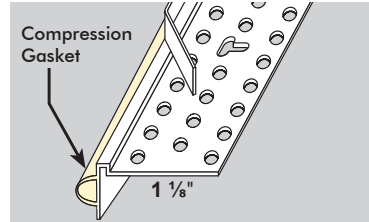

Specialty Drywall Products & Trims

Architectural L Bead

STOCK NO.	SIZE	LENGTH	PER BOX
AS3204	1/4"	10'	30
AS3206	3/8"	10'	30
AS3210	1/2"	10'	80
AS3210S	7/16"	10'	50
AS3310	5/8"	10'	80
AS3510	1"	10'	50
AS3610	1 1/4"	10'	50

Also available in Archway, which can finish a minimum 6" inside radius or 8" outside radius.

Super Seal Tear Away™ L Bead

STOCK NO.	SIZE	LENGTH	PER BOX
9210	3/8"	10'	25

Finishes drywall next to metal windows where thermal expansion causes cracking in the drywall. Features a 5/16" round flexible gasket that compresses upon installation, forming a caulk free seal.