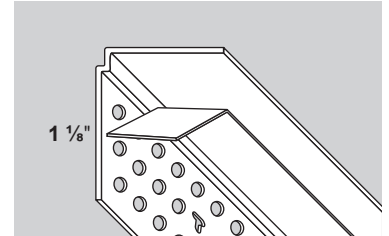

Mud On™ Ceiling Bead