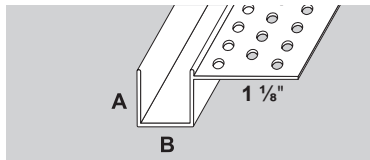

Architectural F Reveal Bead

STOCK NO.	A+B SIZE	LENGTH	PER BOX
AS8710	1/2" x 1/2"	10'	25
AS8730	1/2" x 3/4"	10'	20
AS8740	1/2" x 1"	10'	15
AS8750	5/8" x 5/8"	10'	20