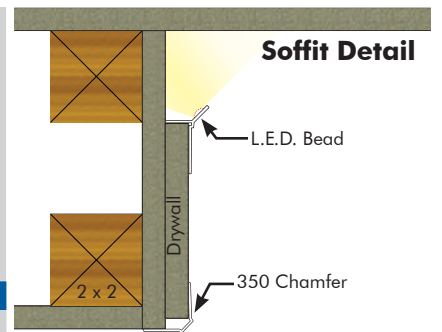

STOCK NO.	SIZE	LENGTH	PER BOX
5008	7/8"	8'	40
5010M	7/8"	10'	20
5010	7/8"	10'	40
5012	7/8"	12'	40
5020M	9/16"	10'	20
5020	9/16"	10'	40

Simulates a standard drop ceiling wall angle. Use wherever a new wall butts to an existing drop ceiling. Can be painted on the job to match any grid color.

Vinyl Never Dents, Rusts or Molds

Architectural Access Door Bead

STOCK NO.	LENGTH	PER BOX
AS8020	10'	12

L.E.D. Bead (for light covers)

STOCK NO.	LENGTH	PER BOX
LED10	10'	20

Innovative Solutions

Deflection Bead

Multi-story buildings with concrete decks are prone to deflection caused by loading and concrete sag. This deflection results in unsightly cracks along the inside corners where the walls meet the ceiling. To permanently solve this problem, Trim-Tex has designed two great products.