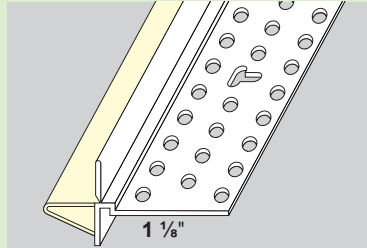

Innovative Solutions

Deflection Bead

Multi-story buildings with concrete decks are prone to deflection caused by loading and concrete sag. This deflection results in unsightly cracks along the inside corners where the walls meet the ceiling. To permanently solve this problem, Trim-Tex has designed two great products.

Wall Mounted Deflection Bead's flexible gasket compresses to prevent cracks in the drywall and provide up to $7/16$ " of protection.

Wall Mounted Deflection Bead

STOCK NO.	LENGTH	PER BOX
9220	10'	21