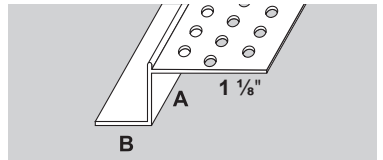

Architectural Z Shadow

STOCK NO.	A+B SIZE	LENGTH	PER BOX
AS5450	1/4" x 1/2"	10'	30
AS5410	1/2" x 1/4"	10'	50
AS5510	1/2" x 1/2"	10'	50
AS5610	1/2" x 3/4"	10'	50
AS5650	1/2" x 1"	10'	30
AS5710	5/8" x 1/4"	10'	50
AS5750	5/8" x 3/8"	10'	50
AS5810	5/8" x 1/2"	10'	50
AS6010	5/8" x 5/8"	10'	50
AS5910	5/8" x 3/4"	10'	50
AS5960	5/8" x 1 1/4"	10'	25