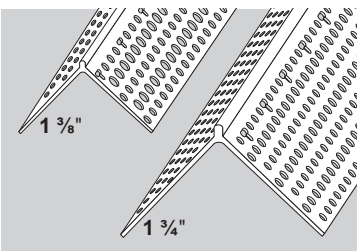

350 Chamfer Bead

STOCK NO.	LENGTH	PER BOX
9608	8'	30
9609	9'	30
9610	10'	30

Arch

STOCK NO.	LENGTH	PER BOX
9650	10'	30

Anatomy of a Rigid Low Profile Corner Bead

Hole Pattern

- Allows mud to flow through bead increasing adhesion strength

Low Profile

- Creates a clean, sharp and consistent look

Rigid Vinyl PVC

- Never dents, rusts or molds

70% Recycled Content

- Qualifies for LEED points

Rigid & Jumbo Low Profile Corner Bead

Features patented I-Beam technology for the most rigid vinyl bead available. I-Beam nose creates a distinctive outside corner that never dents, rusts or molds. Installs with staples and 847 Spray Adhesive.

Also available in Archway.

STOCK NO.	LENGTH	PER BOX
R008LP	8'	45
R009LP	9'	45
R010LP	10'	45
R012LP	12'	45

JUMBO

STOCK NO.	LENGTH	PER BOX
RJ08LP	8'	45
RJ10LP	10'	45

Mud Set Rigid & Jumbo Low Profile Corner Bead