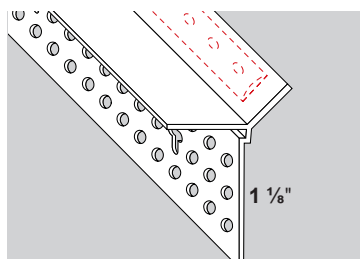

STOCK NO.	SIZE	LENGTH	PER BOX
5008	7/8"	8'	40
5010M	7/8"	10'	20
5010	7/8"	10'	40
5012	7/8"	12'	40
5020M	9/16"	10'	20
5020	9/16"	10'	40

Simulates a standard drop ceiling wall angle. Use wherever a new wall butts to an existing drop ceiling. Can be painted on the job to match any grid color.

Vinyl Never Dents, Rusts or Molds

Architectural Access Door Bead

STOCK NO.	LENGTH	PER BOX
AS8020	10'	12

L.E.D. Bead (for light covers)

STOCK NO.	LENGTH	PER BOX
LED10	10'	20

Innovative Solutions

Deflection Bead

Multi-story buildings with concrete decks are prone to deflection caused by loading and concrete sag. This deflection results in unsightly cracks along the inside corners where the walls meet the ceiling. To permanently solve this problem, Trim-Tex has designed two great products.