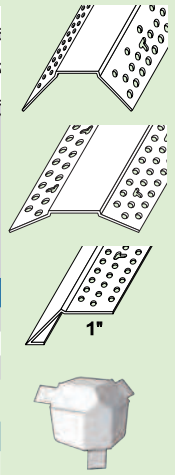

Shadow J Bead

L.E.D. Bead

Wall Mounted Deflection

FIND SOLUTIONS

With over 200 Rigid Vinyl Shapes in more than 600 Styles & Lengths

TRIM-TEX
DRYWALL PRODUCTS

Chamfer Bead is the New Look of Commercial

Chamfer Beads are great for commercial projects. With Chamfer Bead you get two sharp crisp lines on every corner. The Chamfer Bead line features large and small chamfers as well as off-angle three ways and splayed adapters. The possibilities are endless with Trim-Tex.

350 Chamfer Bead

STOCK NO.	LENGTH	PER BOX
9608	8'	30
9609	9'	30
9610	10'	30

Arch

STOCK NO.	LENGTH	PER BOX
9650	10'	30

Anatomy of a Rigid Low Profile Corner Bead

Hole Pattern

- Allows mud to flow through bead increasing adhesion strength

Low Profile

- Creates a clean, sharp and consistent look

Rigid Vinyl PVC

- Never dents, rusts or molds

70% Recycled Content

- Qualifies for LEED points

Rigid & Jumbo Low Profile Corner Bead

Features patented I-Beam technology for the most rigid vinyl bead available. I-Beam nose creates a distinctive outside corner that never dents, rusts or molds. Installs with staples and 847 Spray Adhesive.

REVEALS			
STOCK NO.	A+B SIZE	INSIDE	OUTSIDE
AS5150	1/4" x 1/4"	1'	1'
AS5170	1/4" x 3/4"	2'	2'
AS5160	1/2" x 1/4"	6'	3'
AS5110	1/2" x 1/2"	6'	3'
AS5210	1/2" x 3/4"	8'	6'
AS5310	1/2" x 1"	9'	4'
AS5320	5/8" x 1/2"	8'	4'
AS5325	5/8" x 5/8"	9'	4'
AS5340	5/8" x 1"	24'	12'
AS5350	5/8" x 2"	30'	15'