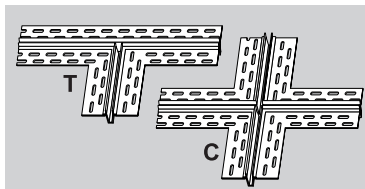

093V Intersections

STOCK NO.	PER BOX
093VC	10
093VT	10