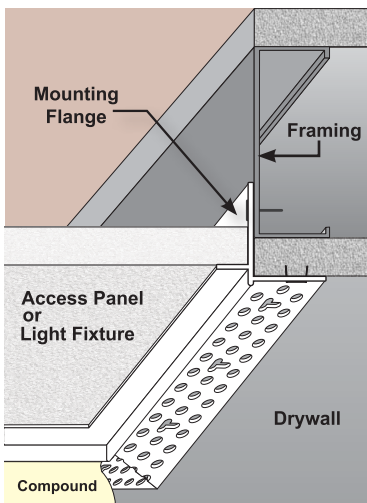

STOCK NO.	LENGTH	PER BOX
AS8020	10'	12