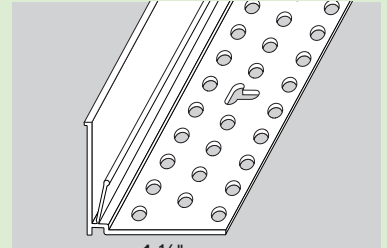

Ceiling Mounted Deflection Bead

STOCK NO.	LENGTH	PER BOX
9240	10'	40
9242	12'	40