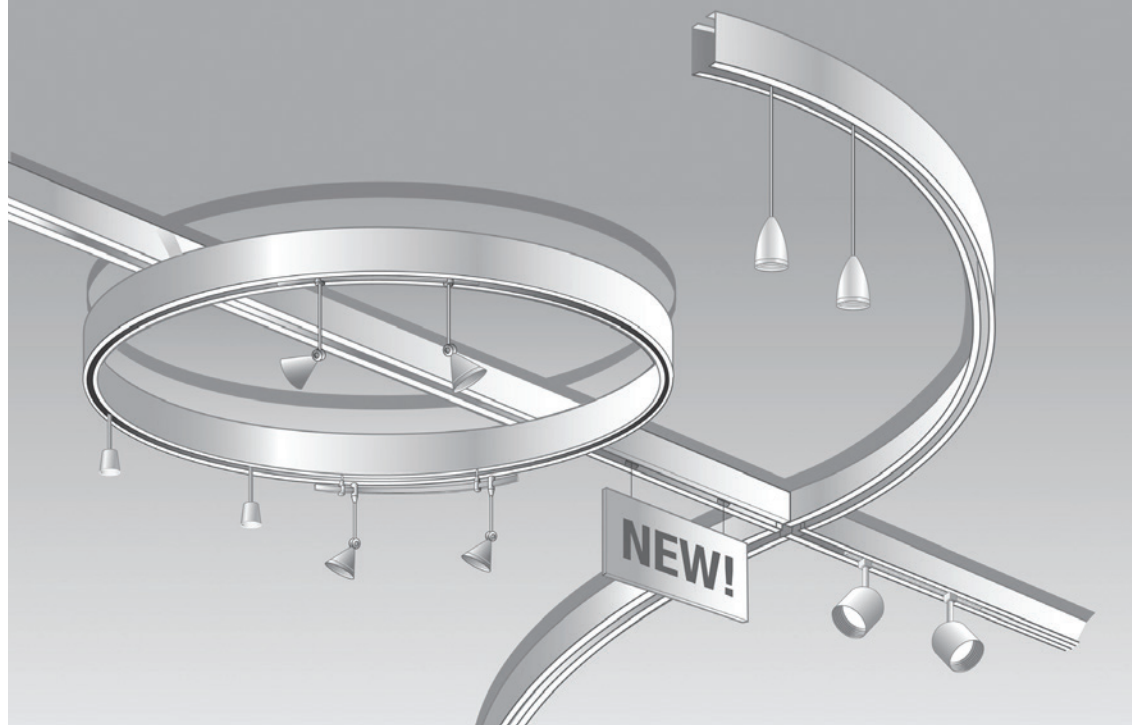

USG C² PAIRED COMPASSO™ CHANNEL ACCENTS

ORDER SAMPLES/LITERATURE
USG: usg.com or samplitt@usg.com
CGC: contact Sales Representative

TECHNICAL SERVICES
800.USG.4YOU (874-4968)

**FOR MOST UP-TO-DATE
TECHNICAL INFORMATION
AND LEED REPORT TOOL**
usgdesignstudio.com
cgcdesignstudio.com

PRODUCT INFORMATION

CUSTOM DESIGNS¹

Pre-engineered—
no field cutting

Materials	Finishes
Painted steel	Flat White (050) and Silver Satin (002) are standard. Timbre™, Wood Tones and custom colors available.

SIZE OPTIONS

Narrow Reveal (5/8")			Wide Reveal (1-3/8")	
4"	6"	8"	6"	8"

PHYSICAL DATA

Product literature

System guide: IC400
Data sheet: IC401
Warranty: SC2102
Care and maintenance: IC518
Installation: IC464

Recycled content

USG C² Paired Compasso™ Channel Accents:
25% recycled content.

Notes

1. Lighting is supplied by others.

Online tools

usgdesignstudio.com or cgcdesignstudio.com

Notice

IC401/rev. 7-22

© 2022 USG Corporation and/or its affiliates. All rights reserved. Printed in U.S.A.

Manufactured by
USG Interiors, LLC
550 West Adams Street
Chicago, IL 60661

The trademarks USG, CGC, COMPASSO, IT'S YOUR WORLD. BUILD IT., the USG/CGC logo, the design elements and colors, and related marks are trademarks of USG Corporation or its affiliates.