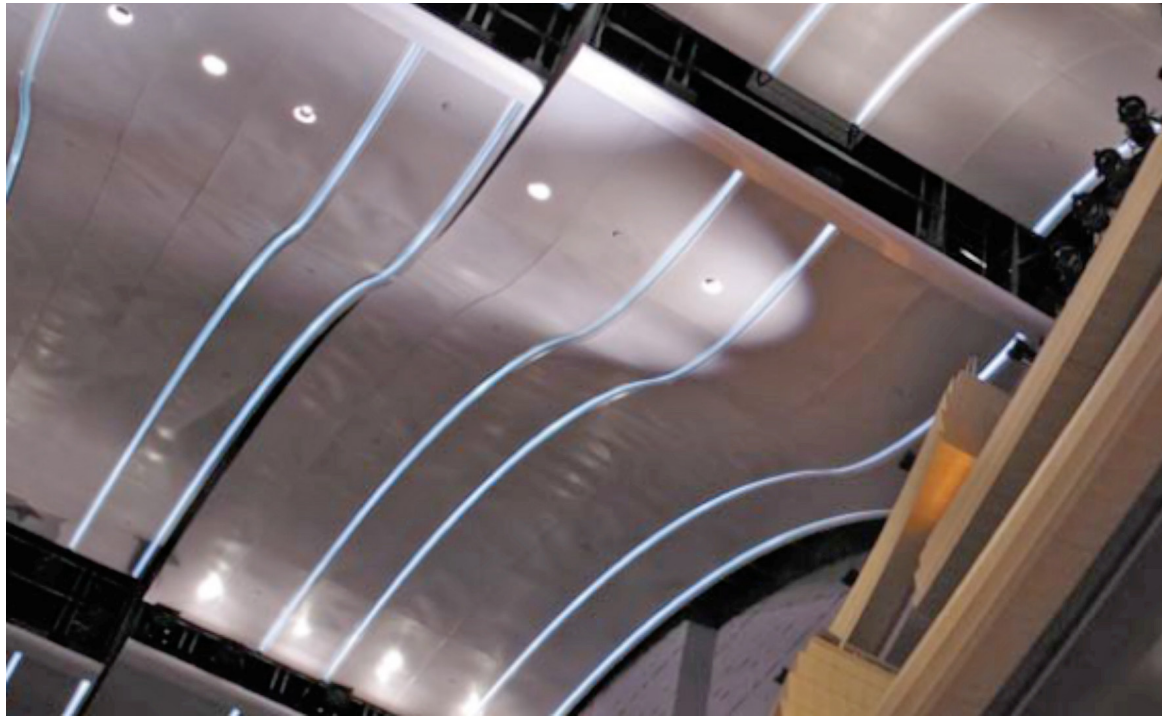

Custom Solutions

If your project requires a distinctive solution, the design experts at the USG Ceilings Solutions Group and your local USG representative can work with you to create a solution to match your unique vision. Our experienced team of architects, designers and CAD technicians can help bring your ideas to life. Our solutions can range from a variation of an existing product to a completely individual solution. Contact your local USG representative for more information.