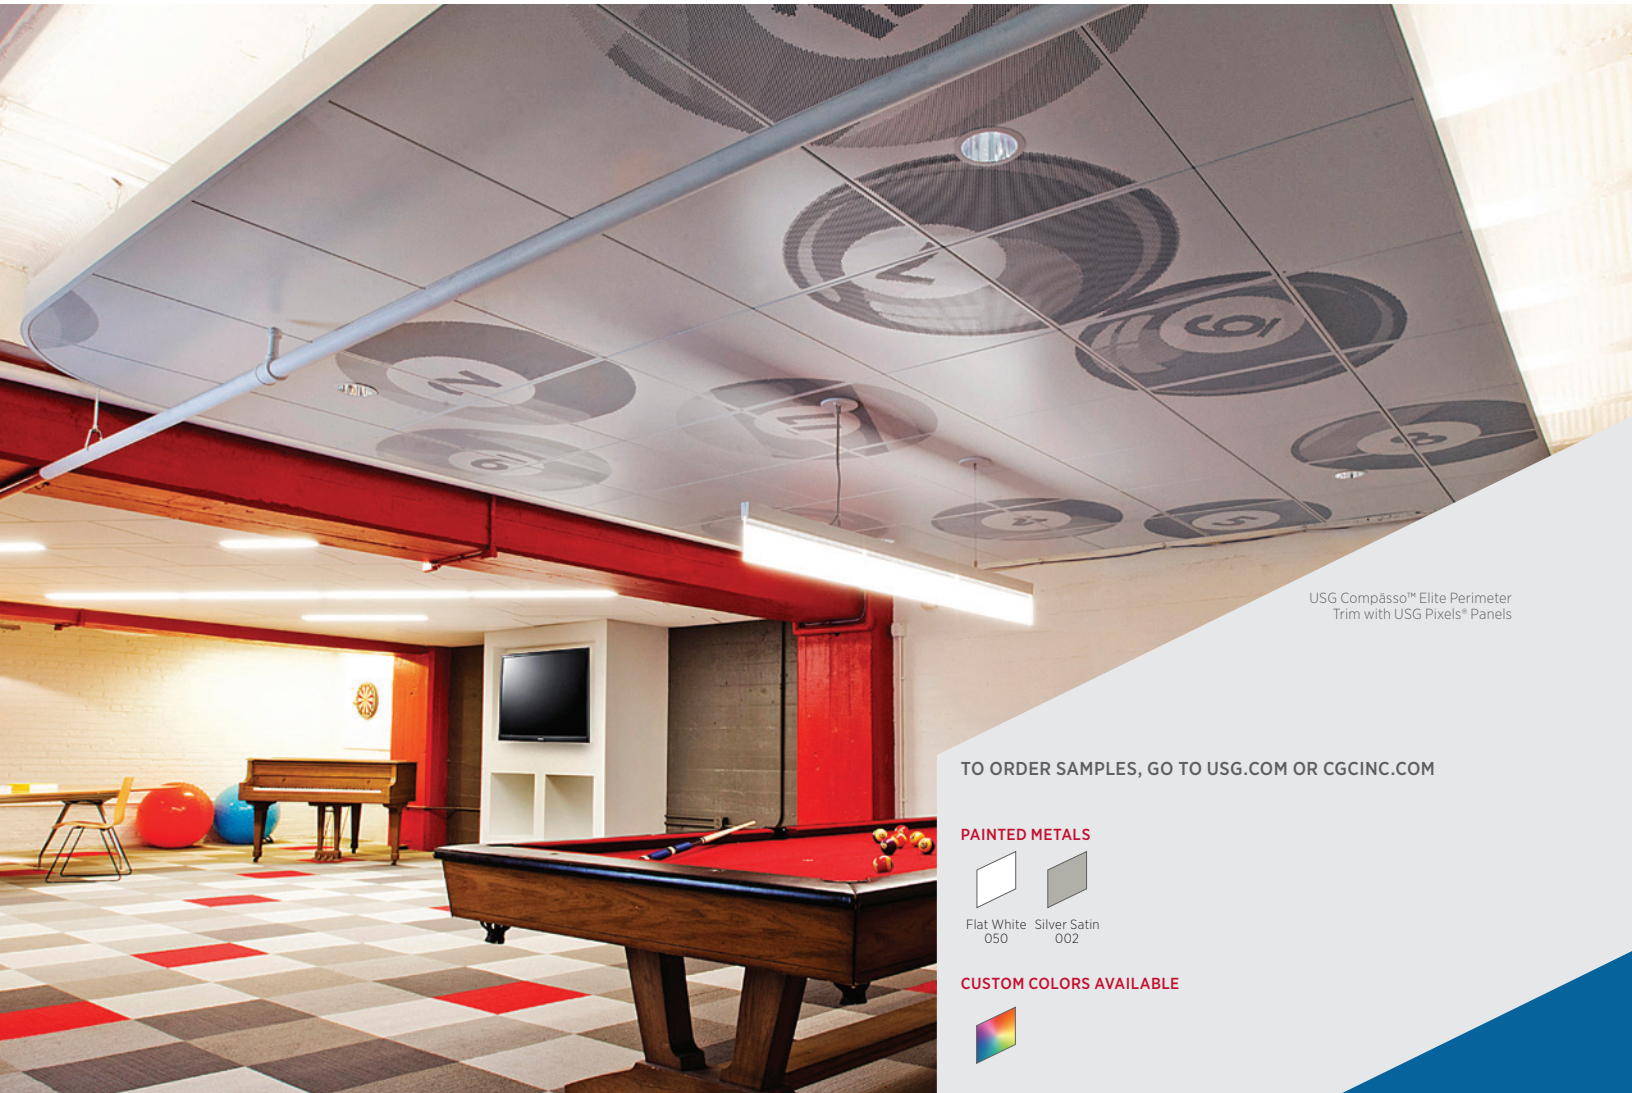

USG COMPÄSSO™ ELITE

PERIMETER TRIMS WITH ISLAND ACCENT LIGHTING

USG Compasso™ Elite Perimeter
Trim with USG Pixels® Panels

TO ORDER SAMPLES, GO TO USG.COM OR CGCINC.COM

PAINTED METALS

Flat White 050   Silver Satin 002

CUSTOM COLORS AVAILABLE

FEATURES AND BENEFITS

- Creates free-form ceiling islands with uplighting.
- Accommodates GE's Accent lighting modules.
- Available on all engineered USG Compasso™ Elite designs.
- Unique flexible track accommodates curved island designs.
- Proprietary clip attaches to USG Compasso™ Elite trim and provides cradle track and lights with exact angle for optimal lighting results.
- Designed together to work together.
- Available with USG Compositions® Decorative Clouds.

APPLICATIONS

- Interior Applications
- Pods, Islands, and Clouds
- Sloped Ceilings
- Custom Curved Radius and Length
- Quick Ship Straights
- New Construction or Renovation