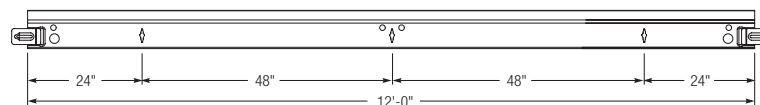

Low Emissions (VOC)
CDPH 01350 v1.2-2017 compliance on select finishes, see usg.com for more details and documentation.

High Recycled Content
USG classifies High Recycled Content as greater than 50%. Total recycled content is based on product composition of postconsumer and preconsumer (postindustrial) recycled content per FTC guidelines.

PHYSICAL DATA

Recycled content
USG GridWare™ suspension: 25% recycled content.

Online tools
usgdesignstudio.com or cgcdesignstudio.com

Notice

IC312/rev. 6-22
© 2022 USG Corporation and/or its affiliates. All rights reserved. Printed in U.S.A.

Manufactured by USG Interiors, LLC
550 West Adams Street
Chicago, IL 60661

The trademarks USG, CGC, COMPASSO, GRIDWARE, IT'S YOUR WORLD. BUILD IT., the USG/CGC logo, the design elements and colors, and related marks are trademarks of USG Corporation or its affiliates.