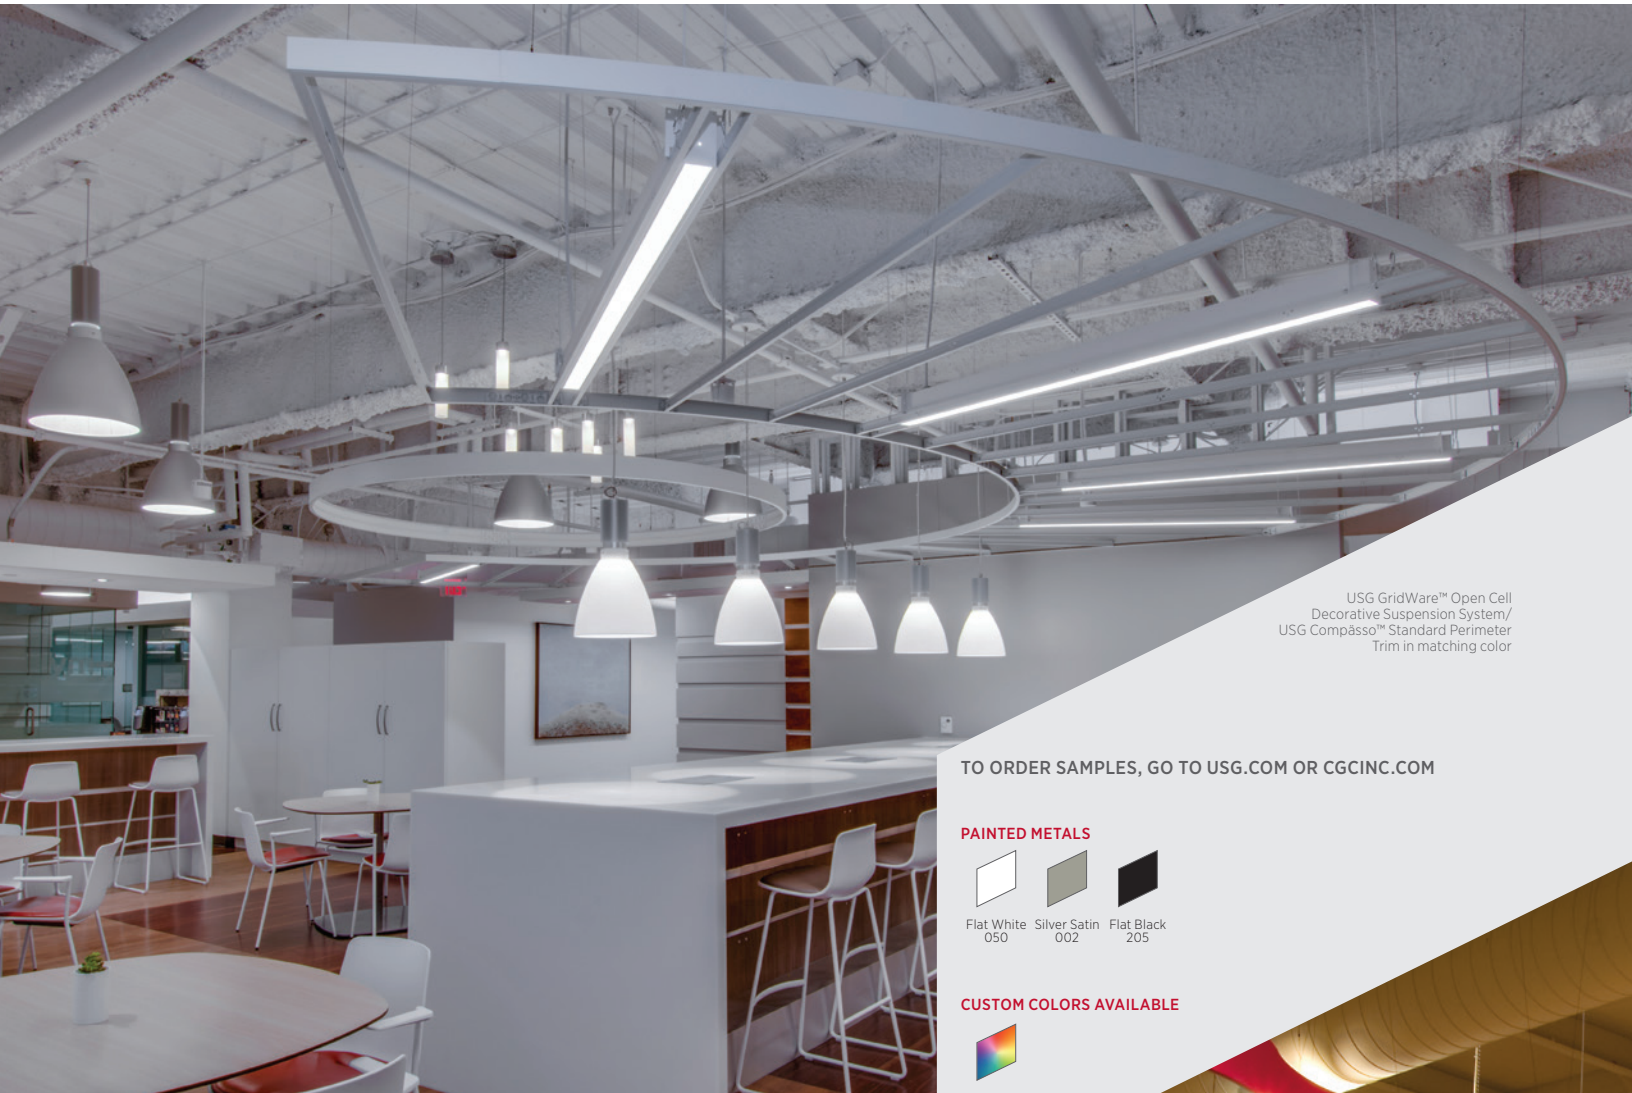

USG GRIDWARE™ OPEN CELL DECORATIVE SYSTEM

USG GridWare™ Open Cell
Decorative Suspension System/
USG Compasso™ Standard Perimeter
Trim in matching color

TO ORDER SAMPLES, GO TO USG.COM OR CGCINC.COM

PAINTED METALS

CUSTOM COLORS AVAILABLE

FEATURES AND BENEFITS

- Open-cell suspension system painted 360°.
- Tees punched with only the necessary cross-tee holes for a clean look.
- Available in three standard grid profiles: 9/16", 15/16" and 1-1/2".
- Simple system readily accommodates standard lay-in light fixtures and air diffusers.
- Custom colors available.

APPLICATIONS

- Interior and Exterior Applications
- Pods, Islands, and Clouds
- Wall to Wall Ceilings
- Sloped Ceilings
- Curved Ceilings
- New Construction