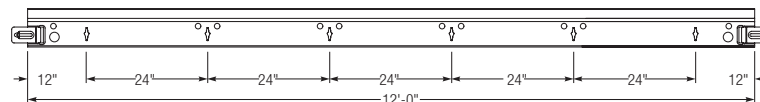

48" Cross Tee, NP
(2' x 4' & 4' x 4' grid layouts)