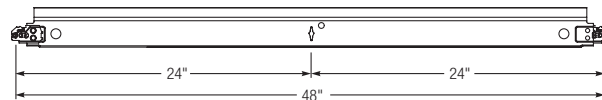

12" Main Tee, 24" o.c.
(2' x 2' & 2' x 4' grid layouts)