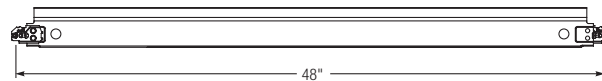

12" Main Tee, 48" o.c.
(4' x 4' grid layout)