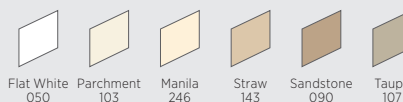

USG RADAR™ ILLUSION™ ACOUSTICAL PANELS

CLIMAPLUS™ PERFORMANCE

USG Radar™ Illusion™ Two/24 Panels
with ClimaPlus™ Performance, and
USG Donn® Brand DX® Acoustical
Suspension System

TO ORDER SAMPLES, GO TO USG.COM OR CGCINC.COM

STANDARD COLORS