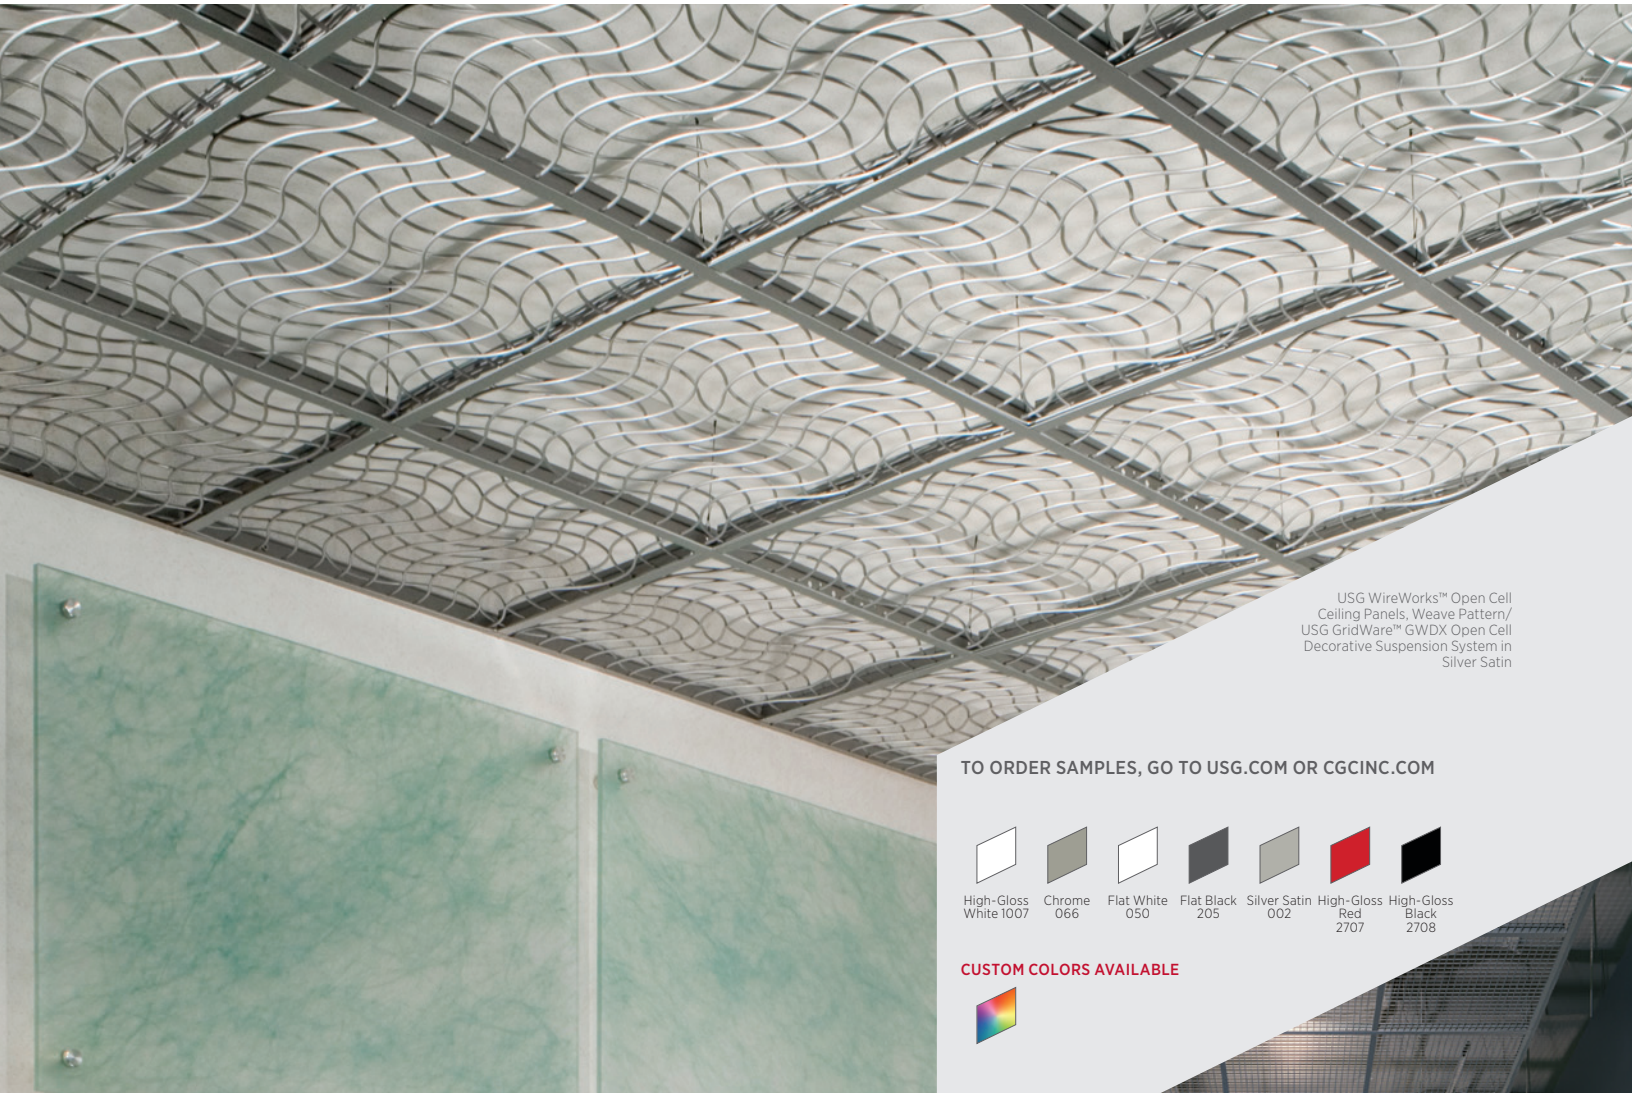

USG WIREWORKS™ OPEN CELL CEILING PANELS

USG WireWorks™ Open Cell Ceiling Panels, Weave Pattern/USG GridWare™ GWDX Open Cell Decorative Suspension System in Silver Satin

TO ORDER SAMPLES, GO TO USG.COM OR CGCINC.COM

CUSTOM COLORS AVAILABLE

FEATURES AND BENEFITS

- Metal, woven wire lay-in panels with powder-coated finish are abuse resistant and highly durable.
- Four cell sizes, as well as unique wave designs, offer flexibility to meet design and budget needs. Custom configurations available.
- Combine with the USG GridWare™ Open Cell Decorative Suspension System to create custom ceiling system.
- Easy installation into standard USG Donn® Brand suspension systems.
- Easily accommodates lightweight signage.
- Custom colors and patterns available.

APPLICATIONS

- Interior Applications
- Pods, Islands, and Clouds
- Wall to Wall Ceilings
- Sloped Ceilings
- New Construction and Renovation

USG WIREWORKS™ OPEN CELL CEILING PANELS

ORDER SAMPLES/LITERATURE
USG: usg.com or samplitt@usg.com
CGC: contact Sales Representative