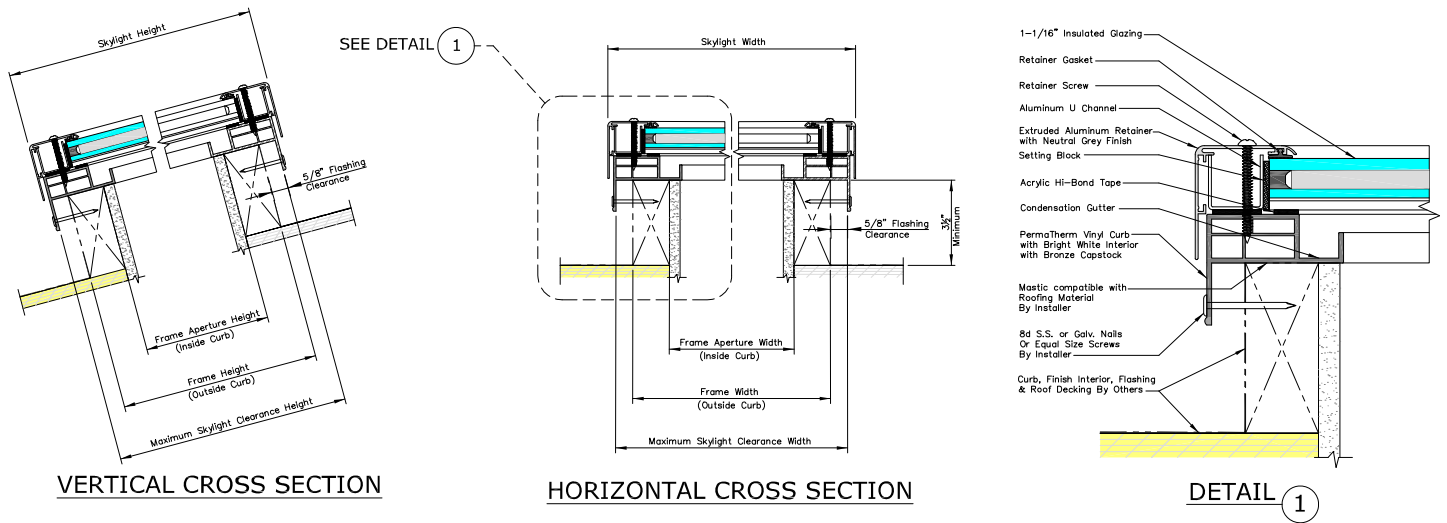

SkyMax Fixed Skylight

COMPLIANCE AND CERTIFICATIONS

- WDMA Hallmark Certification
- NFRC Certification
- Florida Product Approval
- IAPMO-ES Certified

STANDARD STOCKED SIZES

		4896	5199
Frame Width	(W-in.)	48	51
Frame Height	(H-in.)	96	99
Daylight Area	(Sq. Feet)	29.06	32

Custom sizes available up to 35 sq. ft.