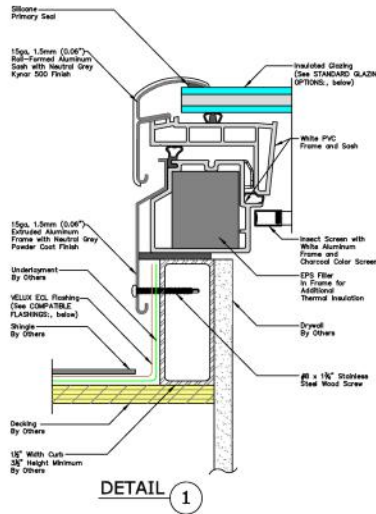

COMPLIANCE AND CERTIFICATIONS

- DBPR Florida
- IAPMO
- NFRC, National Fenestration Rating Council
- Energy Star
- WDMA, Window & Door Manufacturing Association

		2222	2234	2246	3030	3046	3434	4622*	4646
Frame Width	(W-in.)	25 1/2	25 1/2	25 1/2	33 1/2	33 1/2	37 1/2	49 1/2	49 1/2
Frame Height	(H-in.)	25 1/2	37 1/2	49 1/2	33 1/2	49 1/2	34 1/2	25 1/2	46 1/2
Daylight Area	(Sq. Feet)	2.58	4.20	5.92	5.27	8.29	6.89	7.27	13.13

* 4622 is only available in VCM