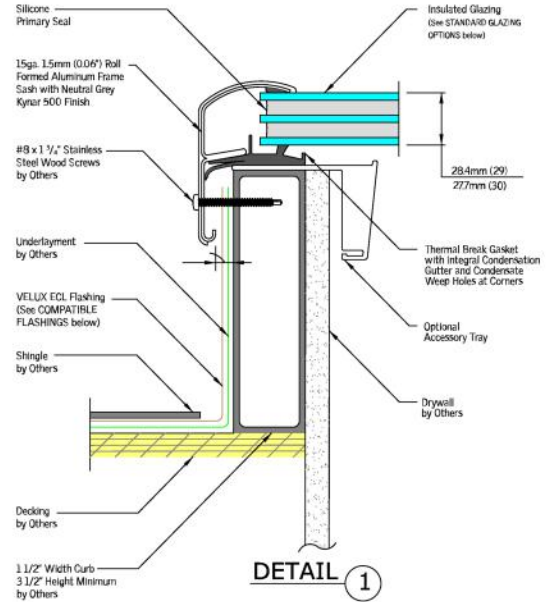

# Fixed Curb-Mounted Skylight

VERTICAL CROSS SECTION

SEE DETAIL 1

HORIZONTAL CROSS SECTION

DETAIL 1

## COMPLIANCE AND CERTIFICATIONS

- DBPR Florida
- IAPMO
- NFRC, National Fenestration Rating Council
- Energy Star
- WDMA, Window & Door Manufacturing Association

		1430	1446	2222	2230	2234	2246	2270	3030	3046	3055	3434	3446	4622	4646	4672
Frame Width	(W-in.)	17 1/2	17 1/2	25 1/2	25 1/2	25 1/2	25 1/2	25 1/2	33 1/2	33 1/2	33 1/2	37 1/2	37 1/2	49 1/2	49 1/2	49 1/2
Frame Height	(H-in.)	33 1/2	49 1/2	25 1/2	33 1/2	37 1/2	49 1/2	73 1/2	33 1/2	49 1/2	58 1/2	37 1/2	49 1/2	25 1/2	49 1/2	75 1/2
Daylight Area	(Sq. Feet)	3.07	4.68	3.52	4.76	5.39	7.27	11.01	6.46	9.85	11.76	8.27	11.14	7.27	15.02	23.47