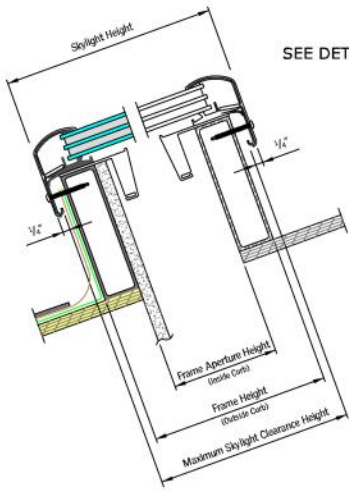

Fixed Curb-Mounted Skylight

VERTICAL CROSS SECTION

SEE DETAIL 1