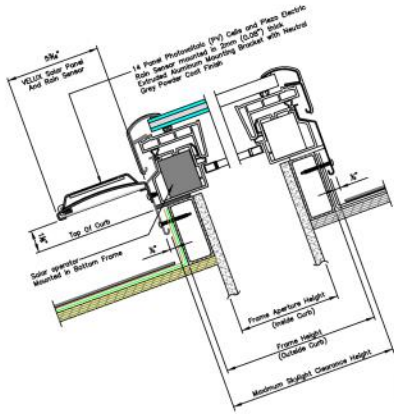

Solar Powered "Fresh Air" Curb-Mounted Skylight

VERTICAL CROSS SECTION