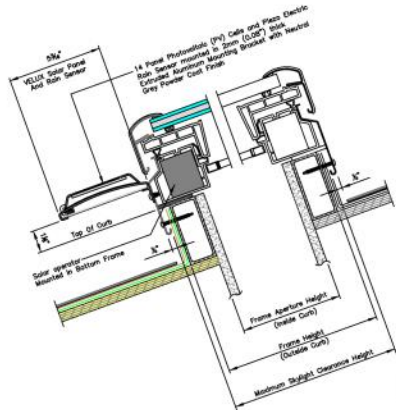

Manual "Fresh Air" Curb-Mounted Skylight

VERTICAL CROSS SECTION