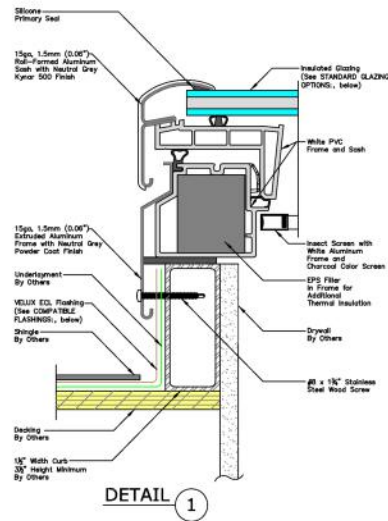

DETAIL 1

COMPLIANCE AND CERTIFICATIONS

- DBPR Florida
- IAPMO
- NFRC, National Fenestration Rating Council
- Energy Star
- WDMA, Window & Door Manufacturing Association

		2222	2234	2246	3030	3046	3434	4622*	4646
Frame Width	(W-in.)	25 1/2	25 1/2	25 1/2	33 1/2	33 1/2	37 1/2	49 1/2	49 1/2
Frame Height	(H-in.)	25 1/2	37 1/2	49 1/2	33 1/2	49 1/2	34 1/2	25 1/2	46 1/2
Daylight Area	(Sq. Feet)	2.58	4.20	5.92	5.27	8.29	6.89	7.27	13.13

* 4622 is only available in VCM