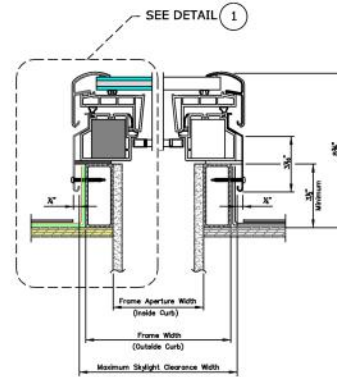

HORIZONTAL CROSS SECTION