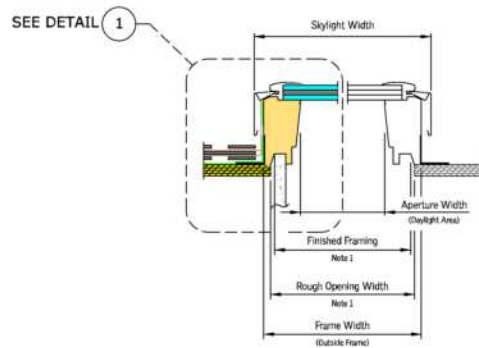

HORIZONTAL CROSS SECTION