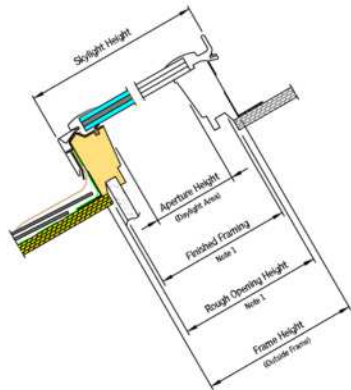

Fixed Deck-Mounted Skylight

VERTICAL CROSS SECTION