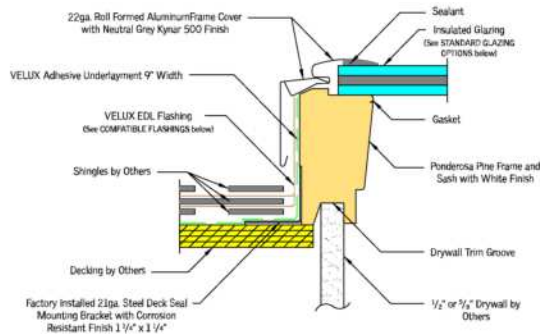

OPTIONAL SKYLIGHT UPGRADES

- Impact Glass
- Snowload Glass
- Copper Cladding
- Stain Grade Wood Interior

Fixed Deck-Mounted Skylight

VERTICAL CROSS SECTION

HORIZONTAL CROSS SECTION

COMPLIANCE AND CERTIFICATIONS

- DBPR Florida
- NFRC, National Fenestration Rating Council
- WDMA, Window & Door Manufacturing Association

		A06	C01	C04	C06	C08	C12	D26	D06	M02	M04	M06	M08	S01	S06
Rough Opening Width	(W-in.)	14 1/2	21	21	21	21	21	22 1/2	22 1/2	30 1/16	30 1/16	30 1/16	30 1/16	44 1/4	44 1/4
Rough Opening Height	(H-in.)	45 3/4	26 7/8	37 7/8	45 3/4	54 7/16	70 1/4	22 15/16	45 3/4	30	37 7/8	45 3/4	54 7/16	26 7/8	45 3/4
Daylight Area	(Sq. Feet)	3.56	3.04	4.43	5.43	6.52	8.52	2.78	5.94	5.15	6.64	8.13	9.77	6.92	12.36