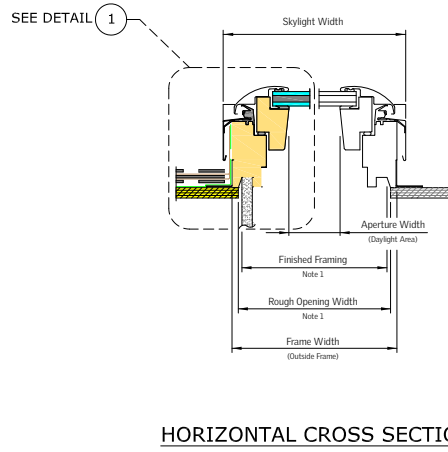

COMPLIANCE AND CERTIFICATIONS

- DBPR Florida
- IAPMO
- NFRC, National Fenestration Rating Council
- Energy Star
- WDMA, Window & Door Manufacturing Association

		C01	C04	C06	C08	M02	M04	M06	M08	S01	S06
Rough Opening Width	(W-in.)	21	21	21	21	30 1/16	30 1/16	30 1/16	30 1/16	44 1/4	44 1/4
Rough Opening Height	(H-in.)	26 7/8	37 7/8	45 3/4	54 7/16	30	37 7/8	45 3/4	54 7/16	26 7/8	45 3/4
Daylight Area	(Sq. Feet)	2.27	3.50	4.38	5.34	4.11	5.48	6.86	8.36	5.57	10.73