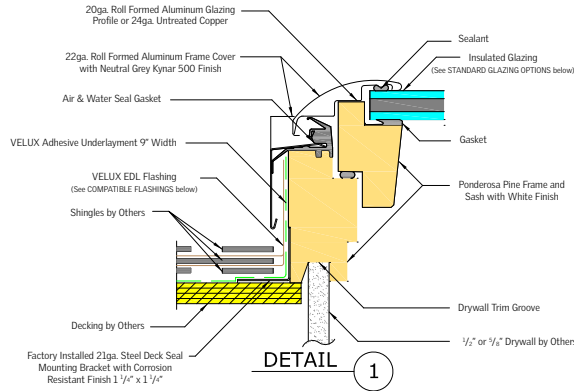

COMPLIANCE AND CERTIFICATIONS

- DBPR Florida
- IAPMO
- NFRC, National Fenestration Rating Council
- Energy Star
- WDMA, Window & Door Manufacturing Association

		C01	C04	C06	C08	M02	M04	M06	M08	S01	S06
Rough Opening Width	(W-in.)	21	21	21	21	30 1/16	30 1/16	30 1/16	30 1/16	44 1/4	44 1/4
Rough Opening Height	(H-in.)	26 7/8	37 7/8	45 3/4	54 7/16	30	37 7/8	45 3/4	54 7/16	26 7/8	45 3/4
Daylight Area	(Sq. Feet)	2.27	3.50	4.38	5.34	4.11	5.48	6.86	8.36	5.57	10.73