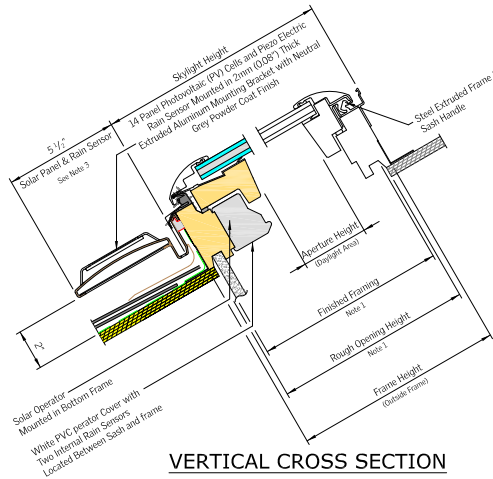

COMPLIANCE AND CERTIFICATIONS

- DBPR Florida
- IAPMO
- NFRC, National Fenestration Rating Council
- Energy Star
- WDMA, Window & Door Manufacturing Association

		C01	C04	C06	C08	M02	M04	M06	M08	S01	S06
Rough Opening Width	(W-in.)	21	21	21	21	30 1/16	30 1/16	30 1/16	30 1/16	44 1/4	44 1/4
Rough Opening Height	(H-in.)	26 7/8	37 7/8	45 3/4	54 7/16	30	37 7/8	45 3/4	54 7/16	26 7/8	45 3/4
Daylight Area	(Sq. Feet)	2.27	3.50	4.38	5.34	4.11	5.48	6.86	8.36	5.57	10.73