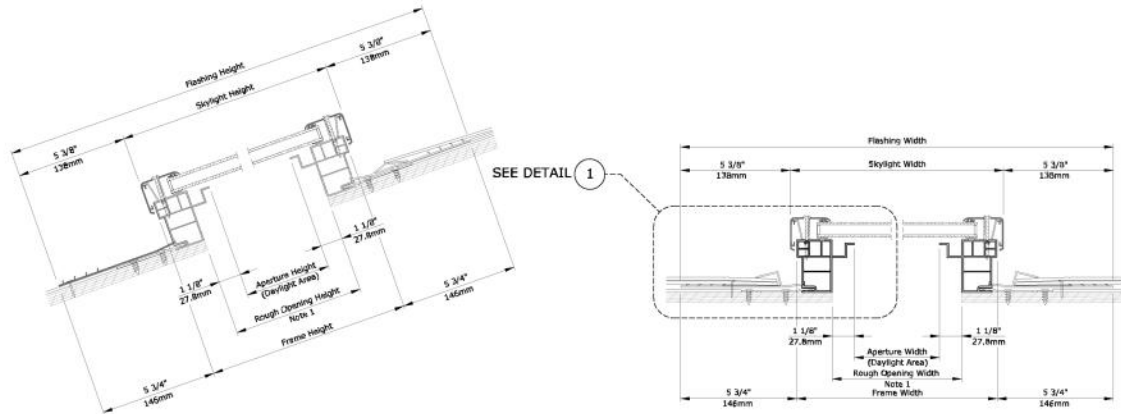

Self-Flushed Fixed Skylight

VERTICAL CROSS SECTION

HORIZONTAL CROSS SECTION