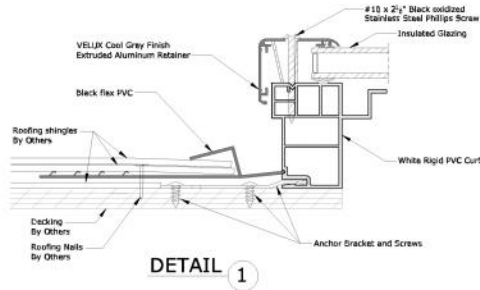

OPTIONAL SKYLIGHT UPGRADES

- Impact Glass
- White Laminated Glass

ACCESSORIES

- Factory pre-installed Room-Darkening or Light Filtering shades

Self-Flushed Fixed Skylight

VERTICAL CROSS SECTION

HORIZONTAL CROSS SECTION

COMPLIANCE AND CERTIFICATIONS

- Energy Star

		2222	2230	2246	3030	3046	4646
Rough Opening Width	(W-in.)	22 1/2	22 1/2	22 1/2	30 1/2	30 1/2	46 1/2
Rough Opening Height	(H-in.)	22 1/2	30 1/2	46 1/2	30 1/2	46 1/2	46 1/2
Daylight Area	(Sq. Feet)	2.63	3.71	5.87	5.24	8.29	13.12