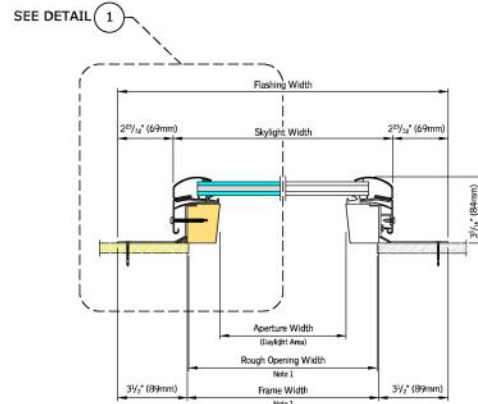

HORIZONTAL CROSS SECTION