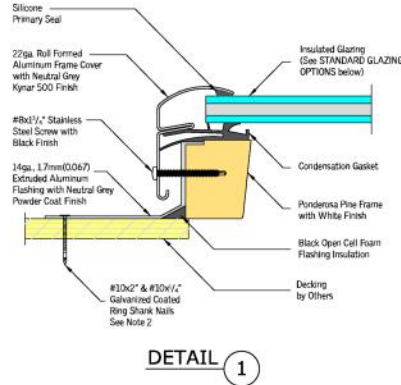

OPTIONAL SKYLIGHT UPGRADES

- Impact Glass
- White Laminated Glass
- Tempered LoE

Eligible for a
Federal Solar Tax Credit
off product and installation

ACCESSORIES

- Factory pre-installed Room-Darkening or Light Filtering shades

Self-Flushed Fixed Skylight

VERTICAL CROSS SECTION

HORIZONTAL CROSS SECTION

DETAIL 1

COMPLIANCE AND CERTIFICATIONS

- DBPR Florida
- IAPMO
- NFRC, National Fenestration Rating Council
- WDMA, Window & Door Manufacturing Association