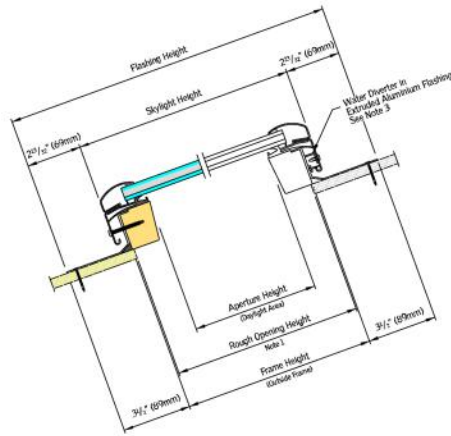

Self-Flushed Fixed Skylight

VERTICAL CROSS SECTION