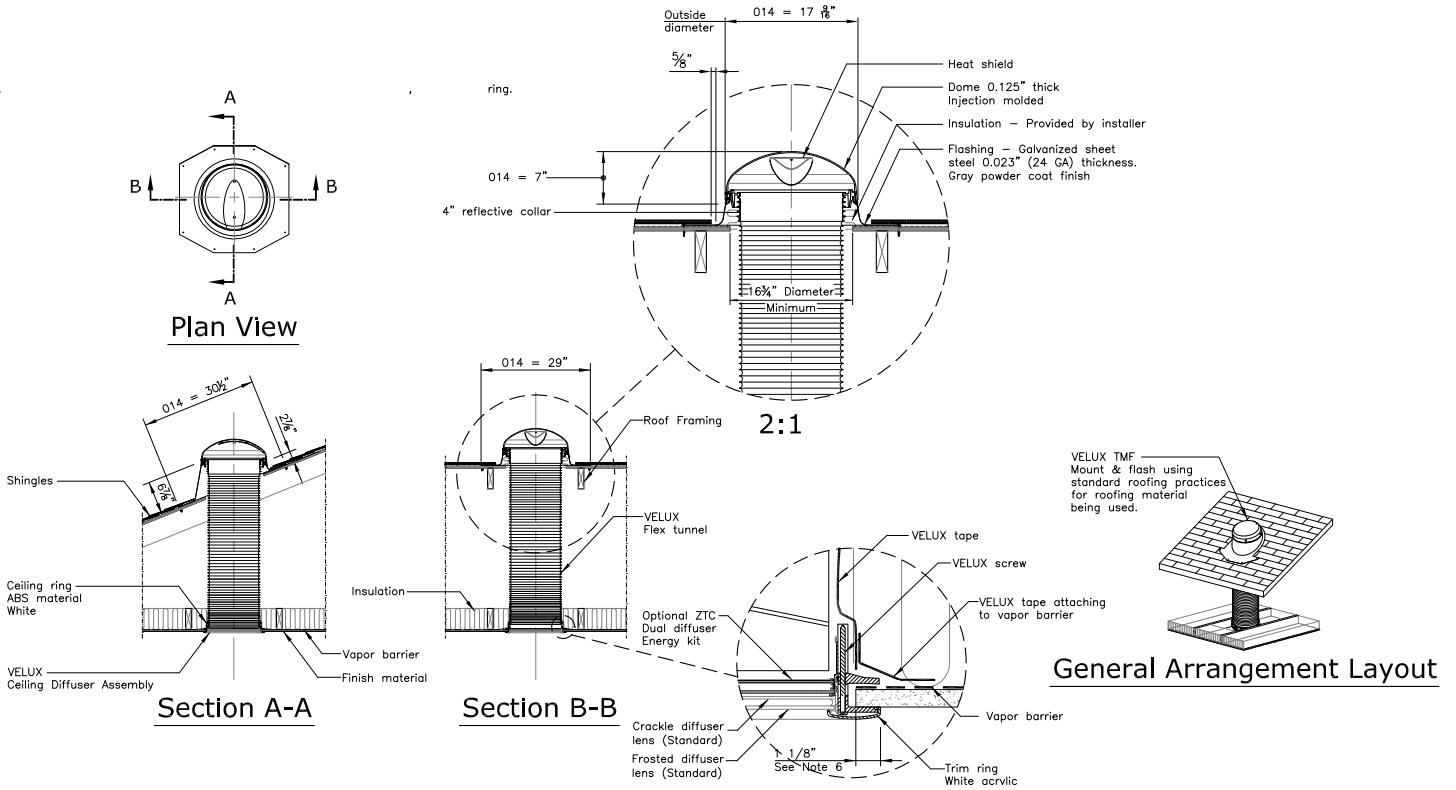

Sun Tunnel® Skylights Flexible Pitched Flashing

COMPLIANCE AND CERTIFICATIONS

- Florida Product Approval - Impact Resistant
- NFRC, National Fenestration Rating Council
- WDMA, Window & Door Manufacturing Association
- IAPMO ES

Model TGF	Rough Opening (ceiling)	Rough Opening (roof deck)	Tunnel Length with Kit (ft.)	Maximum Recommended Install Length (ft.)
● 014	14 3/4	14 1/2 x 20	8	8