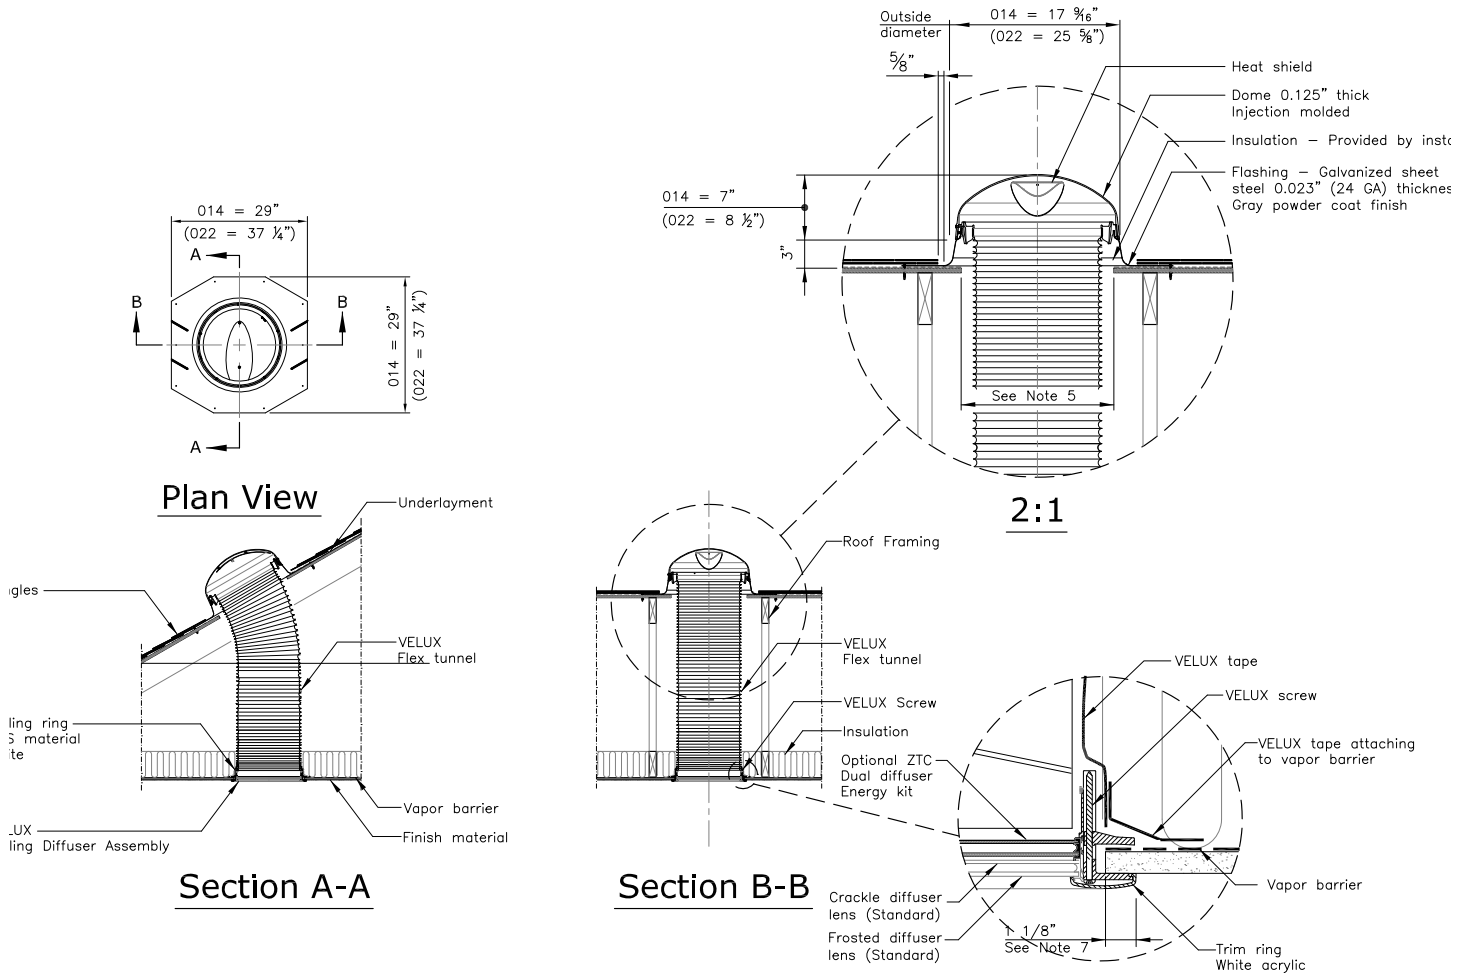

Sun Tunnel® Skylights

Flexible Low-Profile Flashing

COMPLIANCE AND CERTIFICATIONS

- Florida Product Approval - Impact Resistant
- NFRC, National Fenestration Rating Council
- WDMA, Window & Door Manufacturing Association
- IAPMO ES

Model TGF	Rough Opening (ceiling)	Rough Opening (roof deck)	Tunnel Length with Kit (ft.)	Maximum Recommended Install Length (ft.)
014	14 3/4	14 1/2 x 18	8	8
022	22 3/4	22 1/2 x 26	8	12