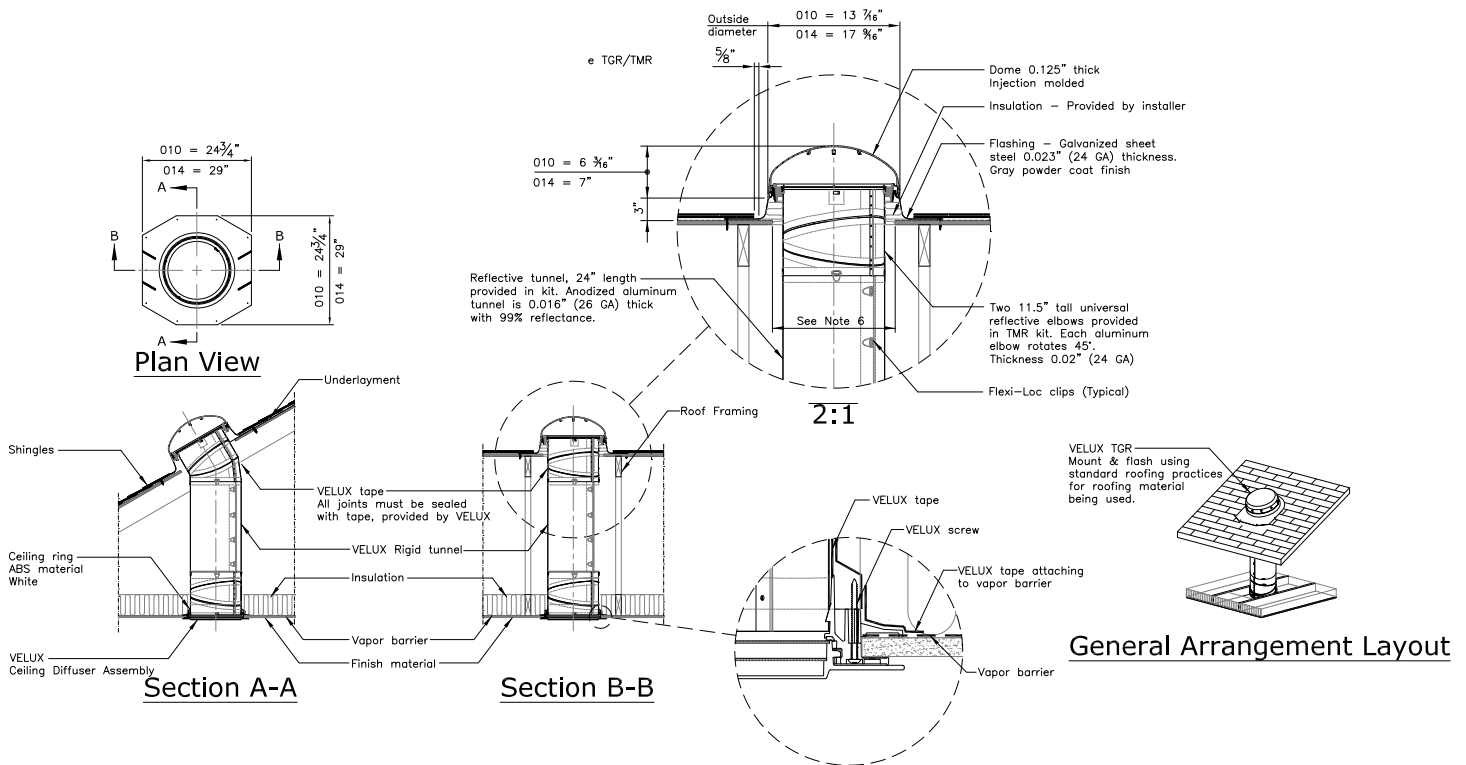

Sun Tunnel® Skylights Low Profile Metal Flashing

COMPLIANCE AND CERTIFICATIONS

- DBPR Florida
- NFRC, National Fenestration Rating Council
- WDMA, Window & Door Manufacturing Association
- IAPMO ES
- Florida Product Approval - Impact Resistant

Model TGR	Rough Opening (ceiling)	Rough Opening (roof deck)	Tunnel Length with Kit (ft.)	Maximum Recommended Install Length (ft.)
010	11 1/4	10 1/2 x 16	4	20
014	15 1/4	14 1/2 x 18	4	30
022	23 1/4	22 1/2 x 26	4	40