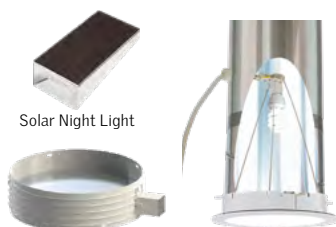

Light Kit (ZTL)

Solar Night Light

Daylight Controller