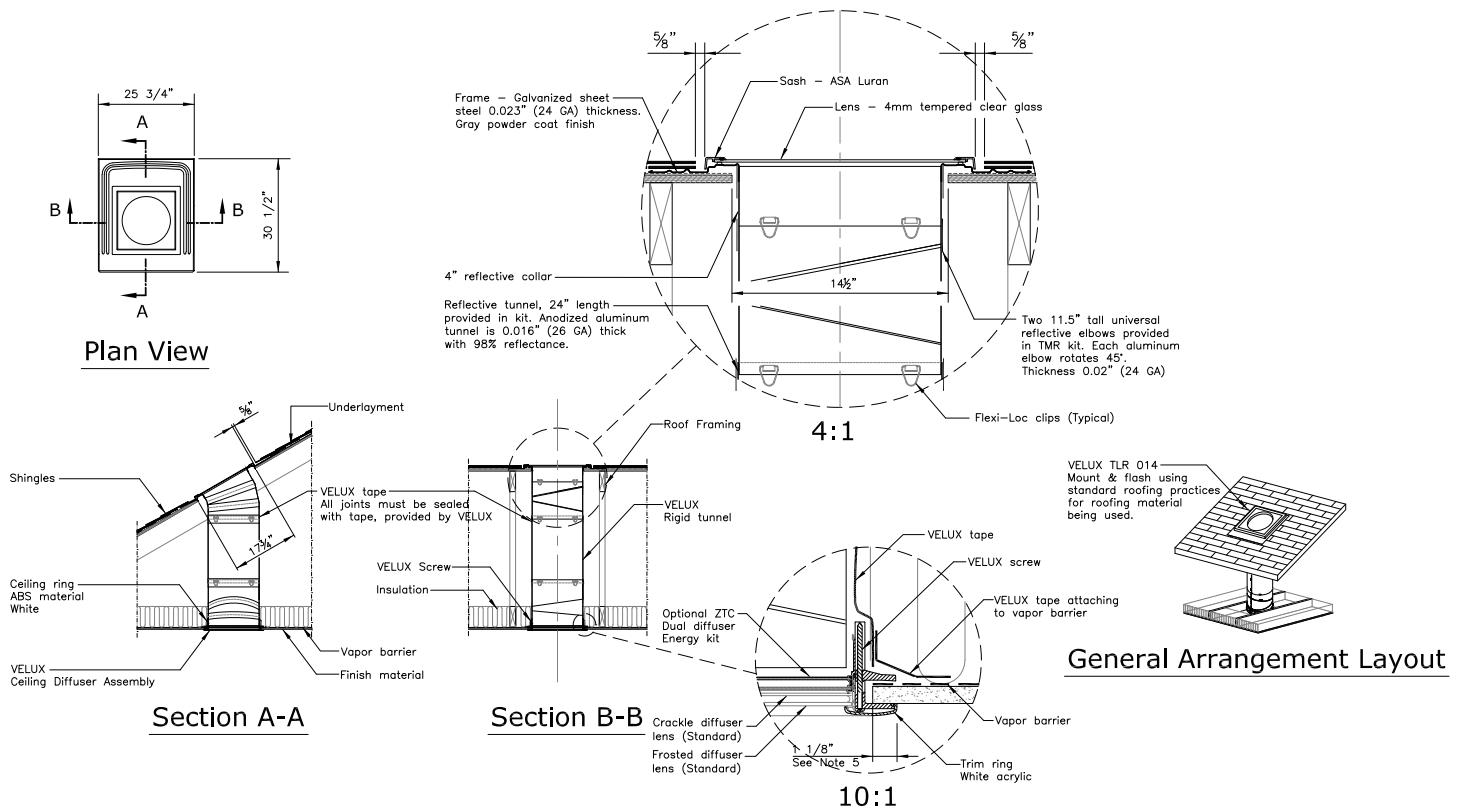

Sun Tunnel® Skylights Low-Profile Flat Glass

COMPLIANCE AND CERTIFICATIONS

- NFRC, National Fenestration Rating Council
- WDMA, Window & Door Manufacturing Association
- DBPR Florida
- Florida Product Approval - Non-impact Resistant

Model TLR	Rough Opening (ceiling)	Rough Opening (roof deck)	Tunnel Length with Kit (ft.)	Maximum Recommended Install Length (ft.)
014	15 1/4	14 1/2 x 17 3/4	4	30