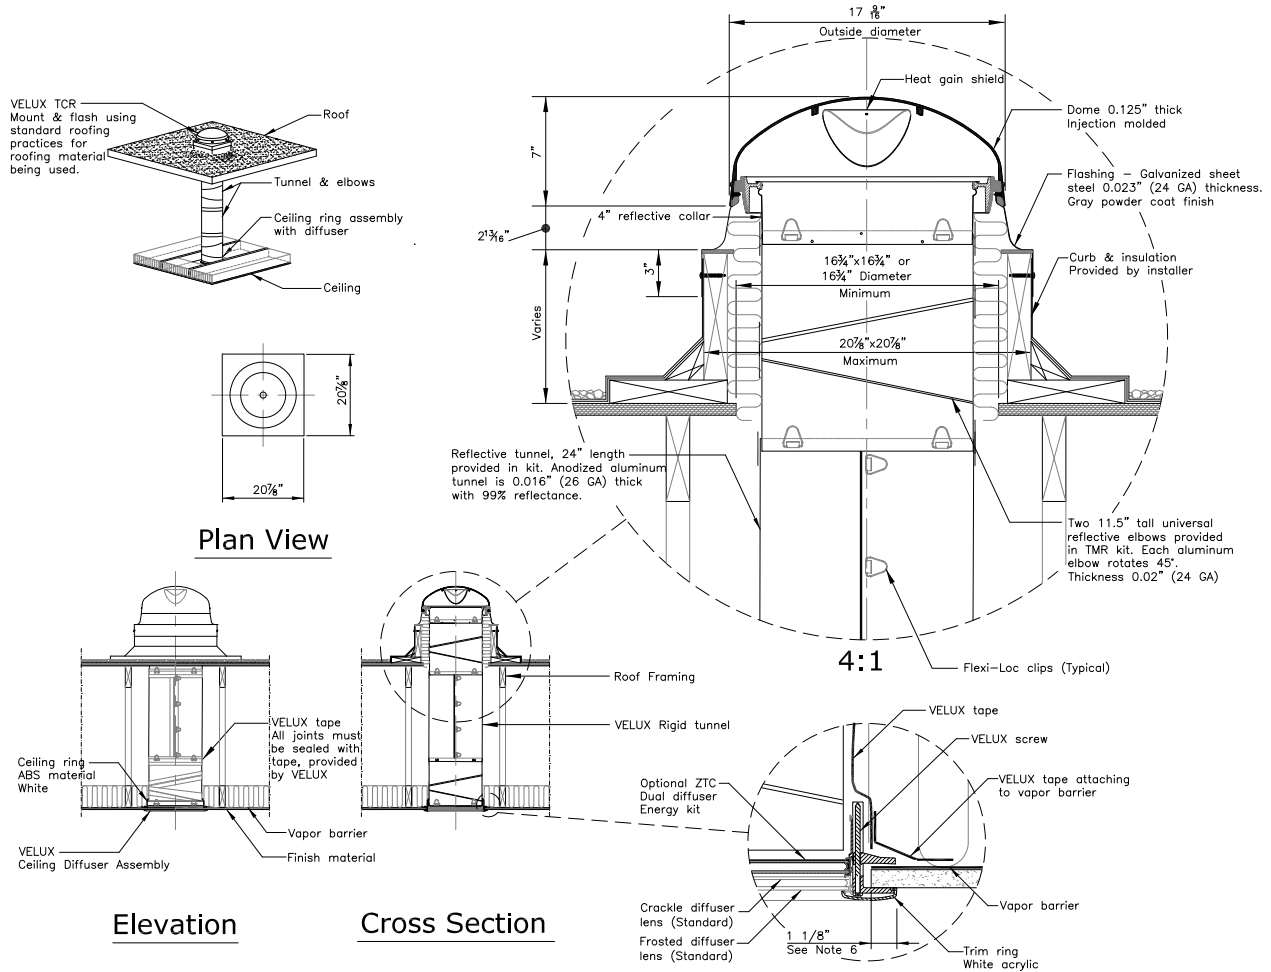

## PRODUCT DETAILS

- 14" diameter
- Rigid, reflective tunnels for up to 30' installations
- 48 in. of tunnel length with kit (2 elbows and one 24" extension)
- Clear acrylic or polycarbonate dome
- 20 year warranty

## COMPLIANCE AND CERTIFICATIONS

- NFRC, National Fenestration Rating Council
- WDMA, Window & Door Manufacturing Association
- IAPMO ES
- Florida Product Approval - Impact Resistant

Model TCR	Rough Opening (ceiling)	Rough Opening (roof deck)	Tunnel Length with Kit (ft.)	Maximum Recommended Install Length (ft.)
● 014	15 1/4	14 1/2 x 16 3/4	4	30