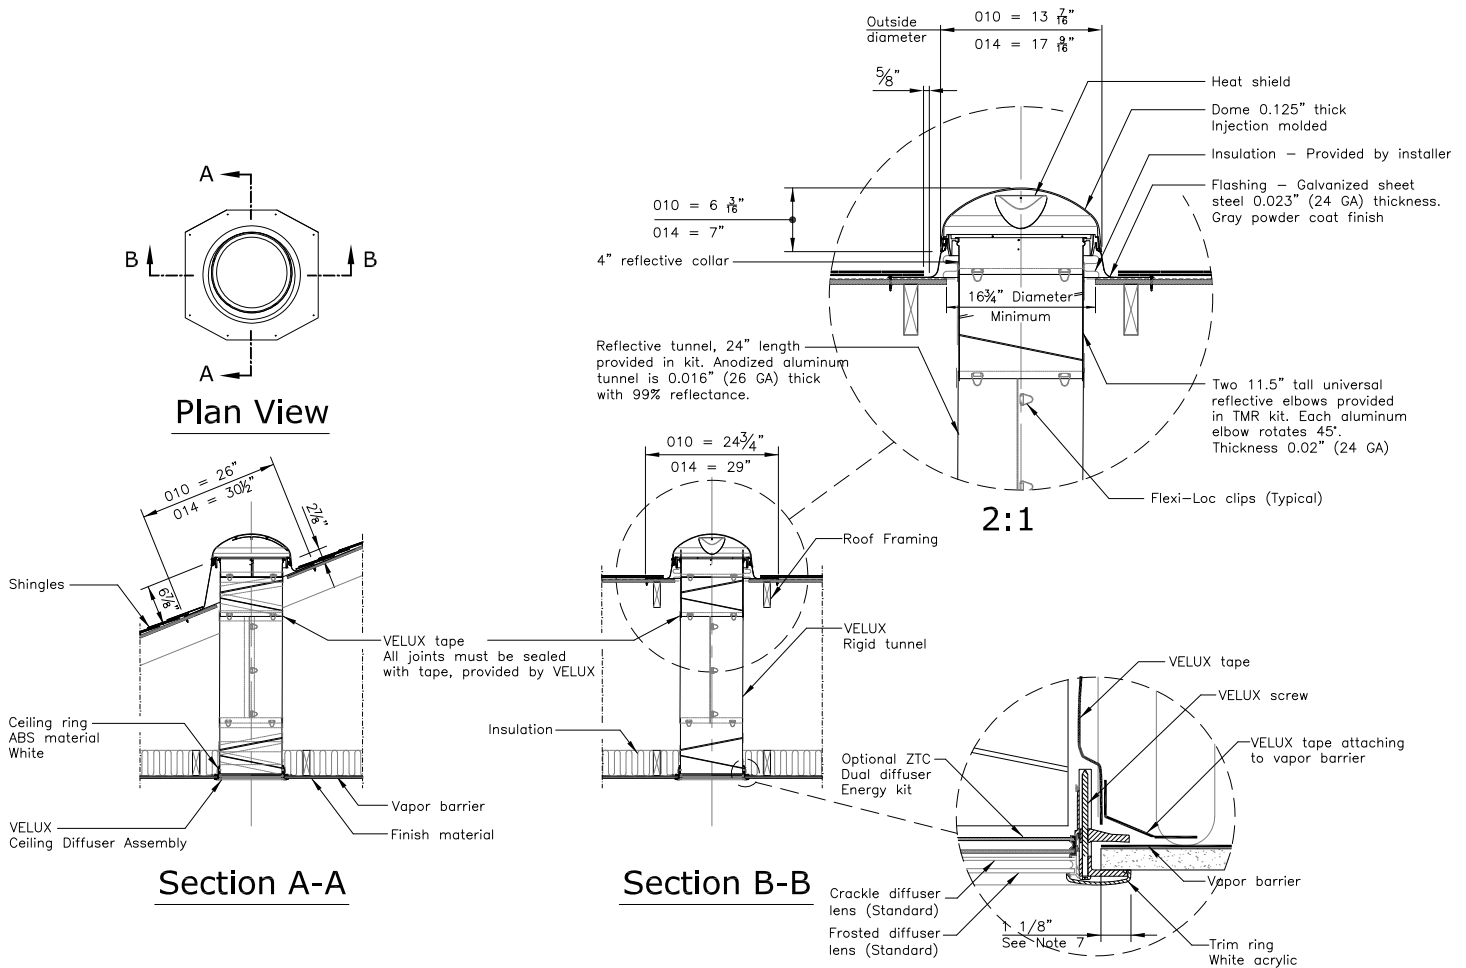

## PRODUCT DETAILS

- 10" or 14" diameter
- Rigid, reflective tunnels for up to 30' installations
- 48 in. of tunnel length with kit (2 elbows and one 24 in. extension)
- Clear acrylic or polycarbonate dome
- 20 year warranty

## COMPLIANCE AND CERTIFICATIONS

- Florida Product Approval - Impact Resistant
- NFRC, National Fenestration Rating Council
- WDMA, Window & Door Manufacturing Association
- IAPMO ES

Model TMR	Rough Opening (ceiling)	Rough Opening (roof deck)	Tunnel Length with Kit (ft.)	Maximum Recommended Install Length (ft.)
● 010	11 1/4	12 1/2 x 16	4	20
● 014	15 1/4	14 1/2 x 20	4	30