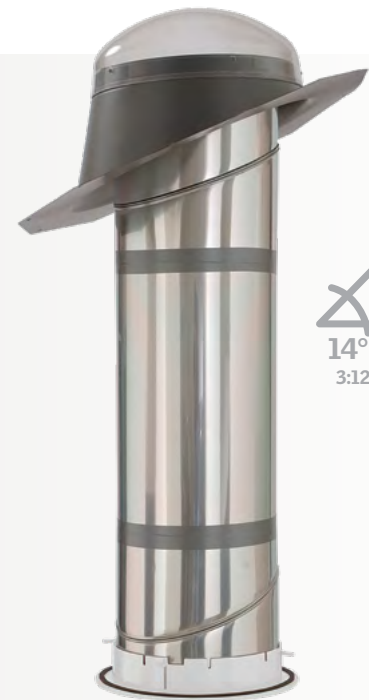

# Sun Tunnel® Skylights Pitched Metal Flashing

VELUX SUN TUNNEL® tubular skylights are a great way to brighten any space with energy-efficient natural light. Every room in your home deserves to be filled with natural light—even those in the center of your home. Unlike traditional windows, the VELUX Sun Tunnel® Skylight can be installed within an afternoon, making it one of the fastest and most inexpensive ways to transform your home with natural light. This seamless metal pitched pan flashing Sun Tunnel® is ideal for northern exposures.

## FEATURES & BENEFITS

- Easy and quick installation
- Highly reflective inner surface offers 99% light transfer
- One piece, pitched flashing provides ideal angles for gathering daylight on all roof exposures

## PRODUCT DETAILS

- 10" or 14" diameter
- Rigid, reflective tunnels for up to 30' installations
- 48 in. of tunnel length with kit (2 elbows and one 24 in. extension)
- Clear acrylic or polycarbonate dome
- 20 year warranty

# Sun Tunnel® Skylights Pitched Metal Flashing