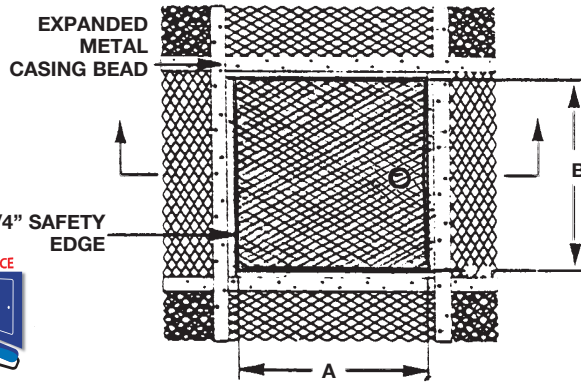

SUBMITTAL SHEET

WALLS & CEILINGS

FRONT ELEVATION

SPECIFICATIONS:

Door: 14 ga. steel. Door is recessed 1" and lined with expanded metal lath

Trim: 16 ga. steel with 24 ga. galvanized plaster bead and expanded metal lath

Finish: White baked enamel, paintable surface

Latches: Flush, stainless steel cam latch

Hinge: Continuous stainless steel hinge opens 180°

OPTIONS (at additional cost)

- Key-operated medium barrel cylinder lock
- Weather resistive neoprene gasket all 4 sides [Closed cell sponge, blend of Neoprene/EPDM/SBR. Meets ASTM D-1056: SCE 41, RE 41, 2A1; substrate UL 94HF-1 recognized.]
- Special sizes available
-

SECTION DETAIL

✓ Model No.	Door Size W x H	Wall Opening	Cam Latch	Ship Wt. Lbs.
AP 510	8 x 8	8 1/4 x 8 1/4	1	7
AP 510	10 x 10	10 1/4 x 10 1/4	1	8
AP 510	12 x 12	12 1/4 x 12 1/4	3	10
AP 510	12 x 24	12 1/4 x 24 1/4	3	16
AP 510	14 x 14	14 1/4 x 14 1/4	3	11
AP 510	16 x 16	16 1/4 x 16 1/4	3	14
AP 510	18 x 18	18 1/4 x 18 1/4	3	15
AP 510	20 x 20	20 1/4 x 20 1/4	3	18
AP 510	22 x 22	22 1/4 x 22 1/4	4	21
AP 510	22 x 30	22 1/4 x 30 1/4	4	27
AP 510	22 x 36	22 1/4 x 36 1/4	5	30
AP 510	24 x 24	24 1/4 x 24 1/4	4	28
AP 510	24 x 36	24 1/4 x 36 1/4	5	38
AP 510	24 x 48**	24 1/4 x 48 1/4	6	40
AP 510	30 x 30**	30 1/4 x 30 1/4	5	32
AP 510	30 x 36**	30 1/4 x 36 1/4	5	34
AP 510	36 x 36**	36 1/4 x 36 1/4	7	45

* Available upon request

** Walls only

A precision door that provides a virtually concealed installation, keeping acoustical surfaces intact while contributing to sound control and better appearance. Door panels are recessed to receive plaster up to 1" thick. Plaster covering the door finishes flush with the surrounding field, leaving only the narrow frame edges exposed.