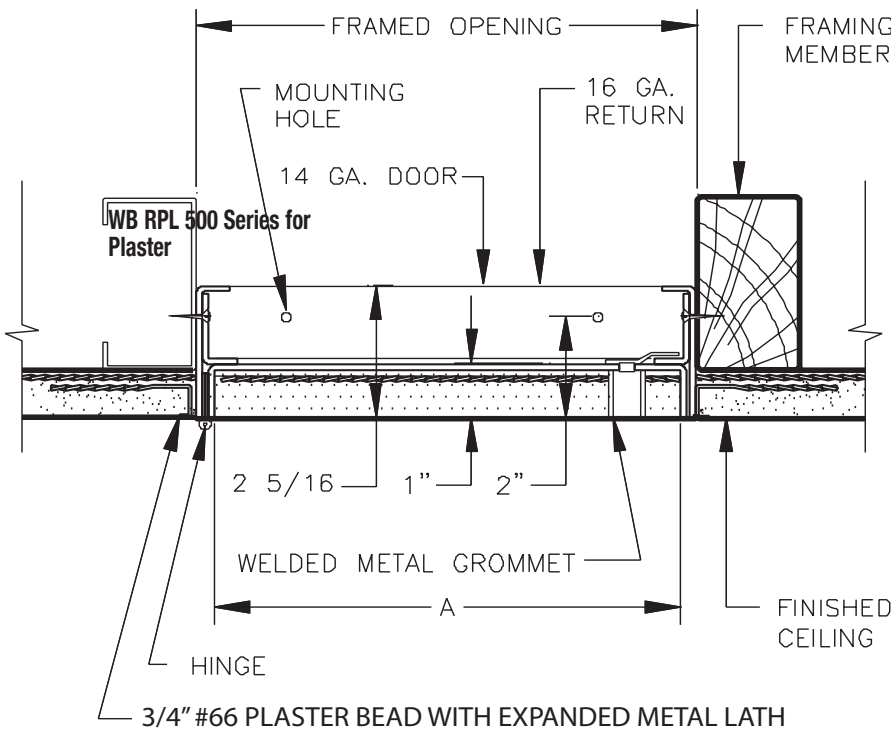

SUBMITTAL SHEET

WALLS & CEILINGS

FRONT ELEVATION

SPECIFICATIONS:

Door: 14 ga. steel. Door is recessed 1" and lined with expanded metal lath

Trim: 16 ga. steel with 24 ga. galvanized plaster bead and expanded metal lath

Finish: White baked enamel, paintable surface

Latches: Flush, stainless steel cam latch

Hinge: Continuous stainless steel hinge opens 180°

OPTIONS (at additional cost)

- Key-operated medium barrel cylinder lock
- Weather resistive neoprene gasket all 4 sides [Closed cell sponge, blend of Neoprene/EPDM/SBR. Meets ASTM D-1056: SCE 41, RE 41, 2A1; substrate UL 94HF-1 recognized.]
- Special sizes available
-

SECTION DETAIL

✓ Model No.	Door Size W x H	Wall Opening	Cam Latch	Ship Wt. Lbs.
AP 510	8 x 8	8 1/4 x 8 1/4	1	7
AP 510	10 x 10	10 1/4 x 10 1/4	1	8
AP 510	12 x 12	12 1/4 x 12 1/4	3	10
AP 510	12 x 24	12 1/4 x 24 1/4	3	16
AP 510	14 x 14	14 1/4 x 14 1/4	3	11
AP 510	16 x 16	16 1/4 x 16 1/4	3	14
AP 510	18 x 18	18 1/4 x 18 1/4	3	15
AP 510	20 x 20	20 1/4 x 20 1/4	3	18
AP 510	22 x 22	22 1/4 x 22 1/4	4	21
AP 510	22 x 30	22 1/4 x 30 1/4	4	27
AP 510	22 x 36	22 1/4 x 36 1/4	5	30
AP 510	24 x 24	24 1/4 x 24 1/4	4	28
AP 510	24 x 36	24 1/4 x 36 1/4	5	38
AP 510	24 x 48**	24 1/4 x 48 1/4	6	40
AP 510	30 x 30**	30 1/4 x 30 1/4	5	32
AP 510	30 x 36**	30 1/4 x 36 1/4	5	34
AP 510	36 x 36**	36 1/4 x 36 1/4	7	45

* Available upon request

** Walls only

A precision door that provides a virtually concealed installation, keeping acoustical surfaces intact while contributing to sound control and better appearance. Door panels are recessed to receive plaster up to 1" thick. Plaster covering the door finishes flush with the surrounding field, leaving only the narrow frame edges exposed.