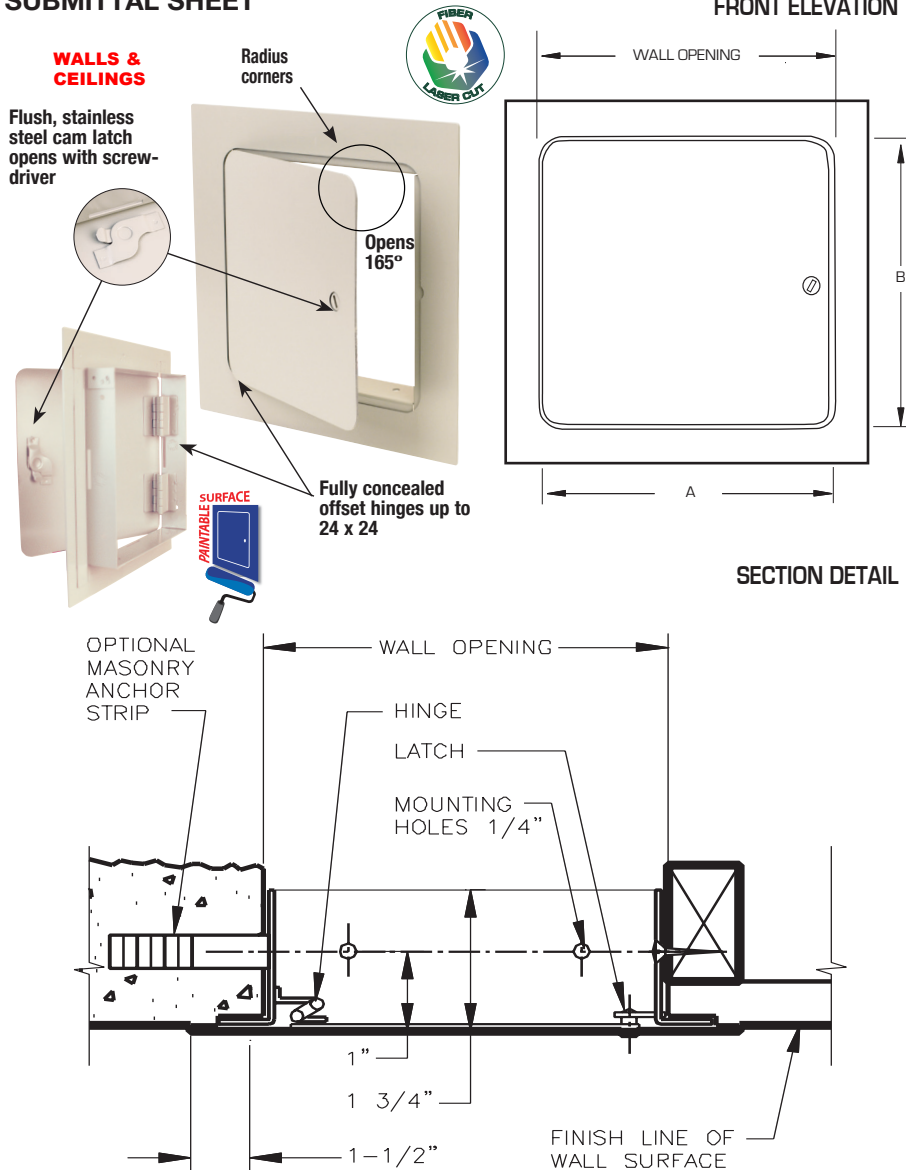

**BEST in Quality! GOOD in Price!**

**SUBMITTAL SHEET**

**SPECIFICATIONS:**

- Door: 14 ga. steel with radius corners
- Trim: 18 ga. steel
- Finish: Primed white baked enamel, paintable surface
- Latches: Flush, stainless steel cam latch
- Hinges: Fully-concealed hinge up to and including 24 x 24. Allows opening to 165°, **Over 24 x 24 is semi-concealed allowing 180°**

**ALSO AVAILABLE:**

- **WB GP 101 Series Draftstop Premium Access Door** with draft resistive neoprene gasket on all 4 sides.
- **WB GP 102 Series Close Assist Premium Access Door** with Paddle latch, interior slam catch, and self-assisted closing.

This precision-flush access door for wall and ceiling installation far surpasses other doors. Laser cut, no corner mitering – aesthetically preferred by architects and building professionals.

**RELATED PRODUCTS**