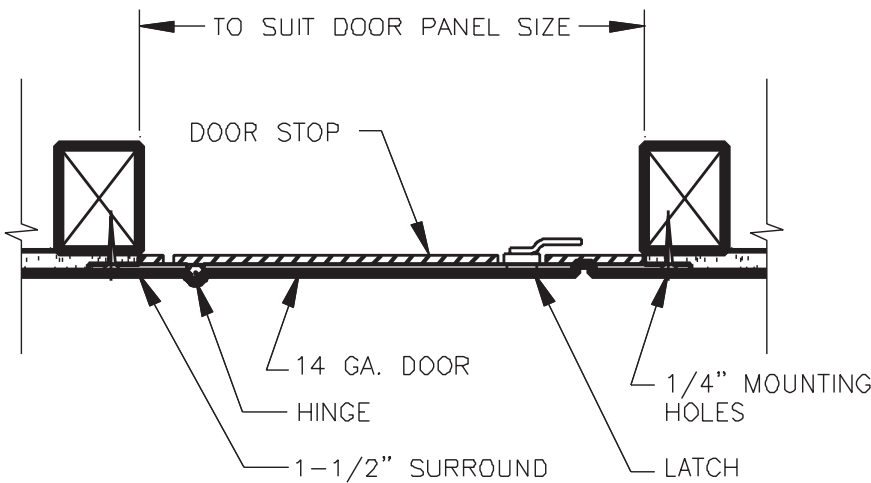

SUBMITTAL SHEET

Flush, stainless steel cam latch opens with screwdriver

FRONT ELEVATION

1/4" Mounting holes are 1/2" edge to frame

SECTION DETAIL

When access is a requirement without a framed opening, our precision fit surface mounted access door is the solution in all types of walls and ceilings. The frame is laser cut from one sheet of steel for visual aesthetics with no recess.

SPECIFICATIONS:

- Door: 14 ga. steel, 1-1/2" trim
- Door Stops: 16 ga. steel on 3 sides of door opening
- Finish: Primed white baked enamel, **paintable surface**
- Latches: Flush, stainless steel cam latch
- Hinge: Full length piano hinge allows door to open to 180°