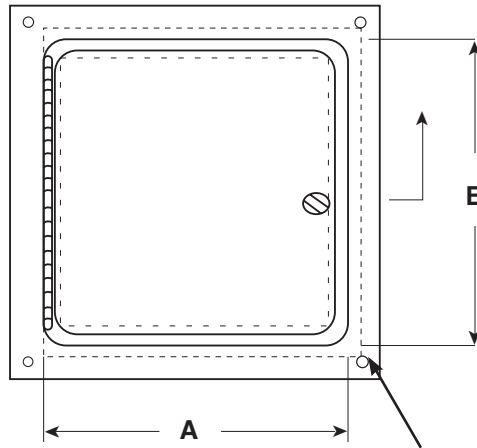

SUBMITTAL SHEET

Flush, stainless steel cam latch opens with screwdriver

FRONT ELEVATION

1/4" Mounting holes are 1/2" edge to frame

SECTION DETAIL

When access is a requirement without a framed opening, our precision fit surface mounted access door is the solution in all types of walls and ceilings. The frame is laser cut from one sheet of steel for visual aesthetics with no recess.

SPECIFICATIONS:

- Door: 14 ga. steel, 1-1/2" trim
- Door Stops: 16 ga. steel on 3 sides of door opening
- Finish: Primed white baked enamel, **paintable surface**
- Latches: Flush, stainless steel cam latch
- Hinge: Full length piano hinge allows door to open to 180°

✓	Model No.	Door Size & Opening	Cam Latches	Ship Wt. Lbs.
	SMP 120	6 1/2 x 6 1/2	1	4
	SMP 120	8 1/2 x 8 1/2	1	5
	SMP 120	8 1/2 x 12 1/2	1	6
	SMP 120	8 1/2 x 16 1/2	1	8
	SMP 120	10 1/2 x 10 1/2	3	6
	SMP 120	12 1/2 x 12 1/2	3	8
	SMP 120	12 1/2 x 16 1/2	3	10
	SMP 120	12 1/2 x 18 1/2	3	11
	SMP 120	12 1/2 x 24 1/2	4	15
	SMP 120	14 1/2 x 14 1/2	3	10
	SMP 120	14 1/2 x 24 1/2	3	14
	SMP 120	16 1/2 x 16 1/2	3	13
	SMP 120	16 1/2 x 20 1/2	3	16
	SMP 120	16 1/2 x 24 1/2	4	17
	SMP 120	18 1/2 x 18 1/2	3	14
	SMP 120	18 1/2 x 24 1/2	4	18
	SMP 120	18 1/2 x 36 1/2	5	29
	SMP 120	20 1/2 x 20 1/2	3	17
	SMP 120	20 1/2 x 24 1/2	4	21
	SMP 120	20 1/2 x 30 1/2	4	23
	SMP 120	22 1/2 x 22 1/2	4	22
	SMP 120	22 1/2 x 24 1/2	4	23
	SMP 120	22 1/2 x 30 1/2	4	25
	SMP 120	22 1/2 x 36 1/2	5	32
	SMP 120	24 1/2 x 24 1/2	4	24
	SMP 120	24 1/2 x 30 1/2	4	27
	SMP 120	24 1/2 x 36 1/2	5	35
	SMP 120	24 1/2 x 48 1/2	6	43
	SMP 120	30 1/2 x 30 1/2	6	32
	SMP 120	30 1/2 x 36 1/2	6	39
	SMP 120	32 1/2 x 32 1/2	6	35
	SMP 120	36 1/2 x 36 1/2	7	44
	SMP 120	36 1/2 x 48 1/2	8	57
	SMP 120	48 1/2 x 48 1/2	12	70