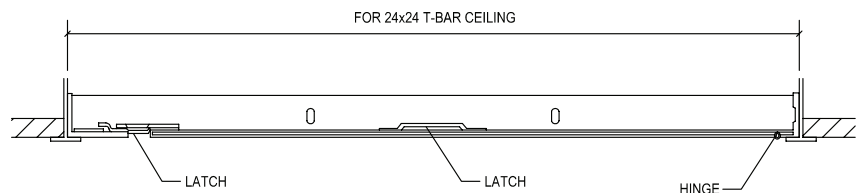

**SUBMITTAL SHEET**

The TB Drop-In Ceiling door simply drops into the 1" steel stud grid and comes complete with mounting screws.

**SPECIFICATIONS:**

- Door & Trim: .063 Aluminum
- Finish: White baked enamel, paintable surface
- Latches: Flush stainless steel cam latch
- Hinges: Continuous piano hinge.

**OPTIONS (at additional cost)**

- WB Key Cylinder Locks - keyed alike 2 keys per door
- Gasketing
- Custom colors

**SECTION DETAIL**

✓	Model No.	Door Size W x H	Steel T Bar Opening	Cam Latch	Ship Wt. Lbs.
	TB 1210	12 x 12	11 3/4 x 11 3/4	3	6
	TB 1210	14 x 14	13 3/4 x 13 3/4	3	8
	TB 1210	16 x 16	15 3/4 x 15 3/4	3	10
	TB 1210	18 x 18	17 3/4 x 17 3/4	4	12
	TB 1210	24 x 24	23 3/4 x 23 3/4	4	14
	TB 1210	24 x 36	23 3/4 x 35 3/4	5	23
	TB 1210	24 x 48	23 3/4 x 47 3/4	5	30
	TB 1210	48 x 48*	47 3/4 x 47 3/4	10	45

Custom sizes available upon request.

\*Double Door with Removable Middle Bar for a Clear Opening of Approximately 48" x 48"

This unique access door comes in a white baked enamel finish and features a hassle-free installation. It simply drops into the T-Bar ceiling with ease. Includes mounting screws for safe and secure installation.