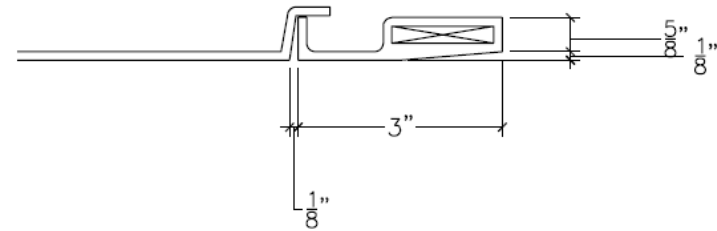

Door Size Legend	
12" x 12"	
16" x 16"	
18" x 18"	
24" x 24"	

All Stealth Panels are 5/8" thick with an 1/8" tapered edge

Typ. Round AP

Scale: NTS

Frame/Door Section

Scale: NTS

TITLE: *Typ. GFRG Round AP*

DRAWN BY: G.M.C.