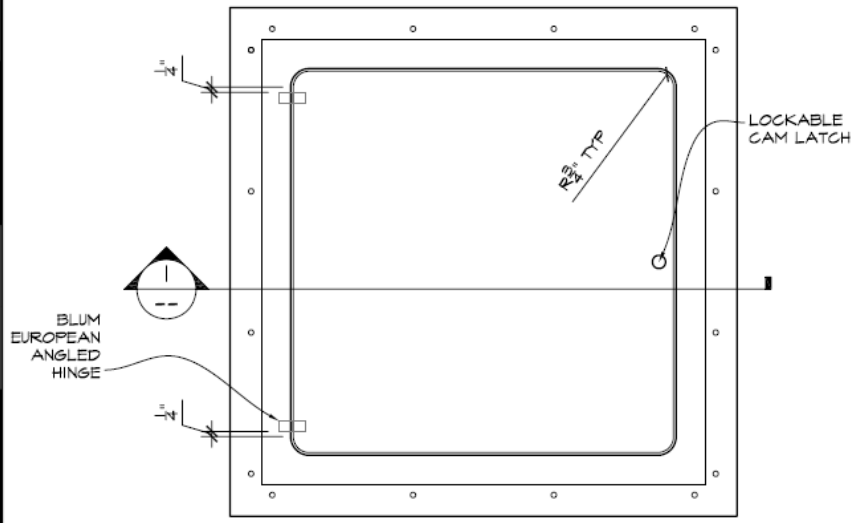

SECTION VIEW  
Scale: 6"=1'

All Stealth Panels are 5/8" thick with an 1/8" tapered edge

REFLECTED PLAN  
Scale: NTS

Door Size Legend	
9"	x 9"
12"	x 12"
16"	x 16"
18"	x 18"
24"	x 24"

TITLE: <i>European Hinged Access Panel</i>			
DRAWN BY: L.J.C.	JOB#: .	SHEET#: HA2	
DATE: 04-22-09	REV: .	SCALE: AS NOTED	