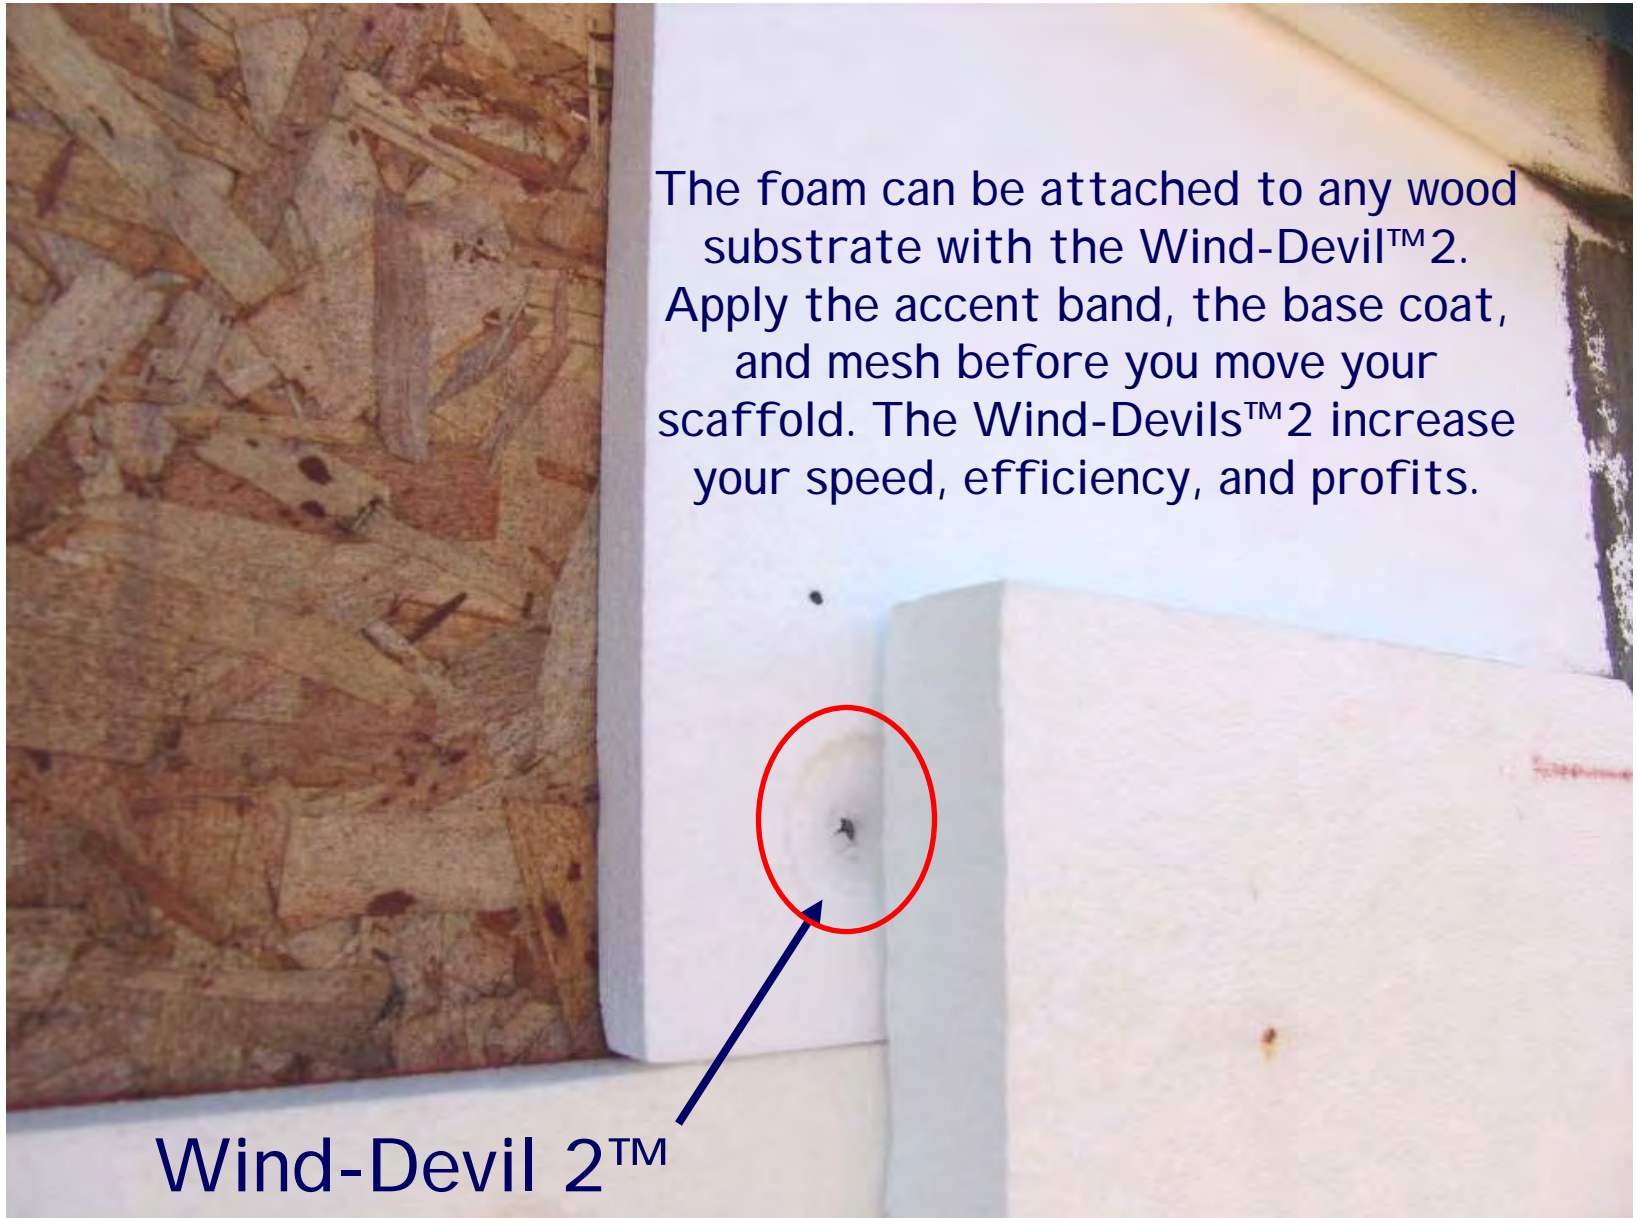

The foam can be attached to any wood substrate with the Wind-Devil™2. Apply the accent band, the base coat, and mesh before you move your scaffold. The Wind-Devils™2 increase your speed, efficiency, and profits.