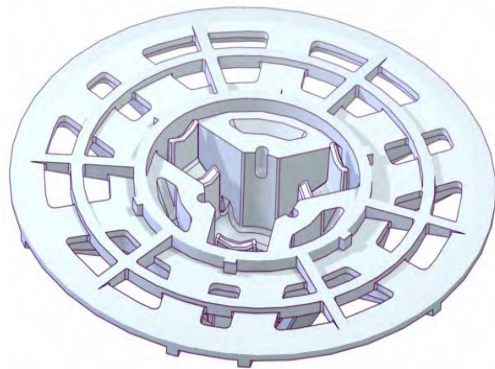

Energy Efficient Buildings

Increase profits and productivity
with Wind-Devil 2™ Fasteners

Increase productivity and put profit dollars in your pocket with the Wind-Devil™ 2.

Always consult your system manufacturer for specific requirements.

The foam can be attached to any wood substrate with the Wind-Devil™2. Apply the accent band, the base coat, and mesh before you move your scaffold. The Wind-Devils™2 increase your speed, efficiency, and profits.

Wind-Devil 2™

Wind-Devil 2™ keeps you working even in the rain.

Always consult your system manufacturer for specific requirements.

Window trim can be mechanically attached directly over an approved weather barrier with the Wind-Devil 2™.