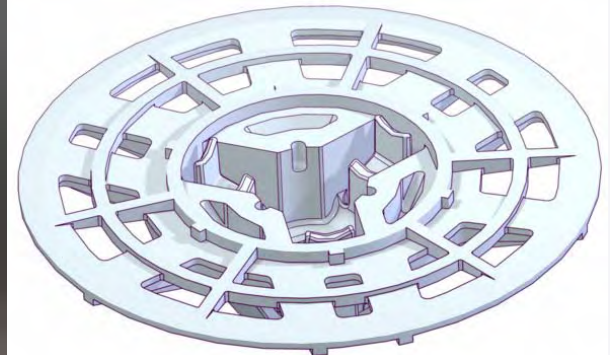

Energy Efficient Buildings

Increase profits and productivity
with Wind-Devil 2™ Fasteners

Increase productivity and put profit dollars in your pocket with the Wind-Devil™ 2.

Always consult your system manufacturer for specific requirements.

The foam can be attached to any wood substrate with the Wind-Devil™2. Apply the accent band, the base coat, and mesh before you move your scaffold. The Wind-Devils™2 increase your speed, efficiency, and profits.

Wind-Devil 2™

Wind-Devil 2™ keeps you working even in the rain.

Always consult your system manufacturer for specific requirements.

Window trim can be mechanically attached directly over an approved weather barrier with the Wind-Devil 2™.